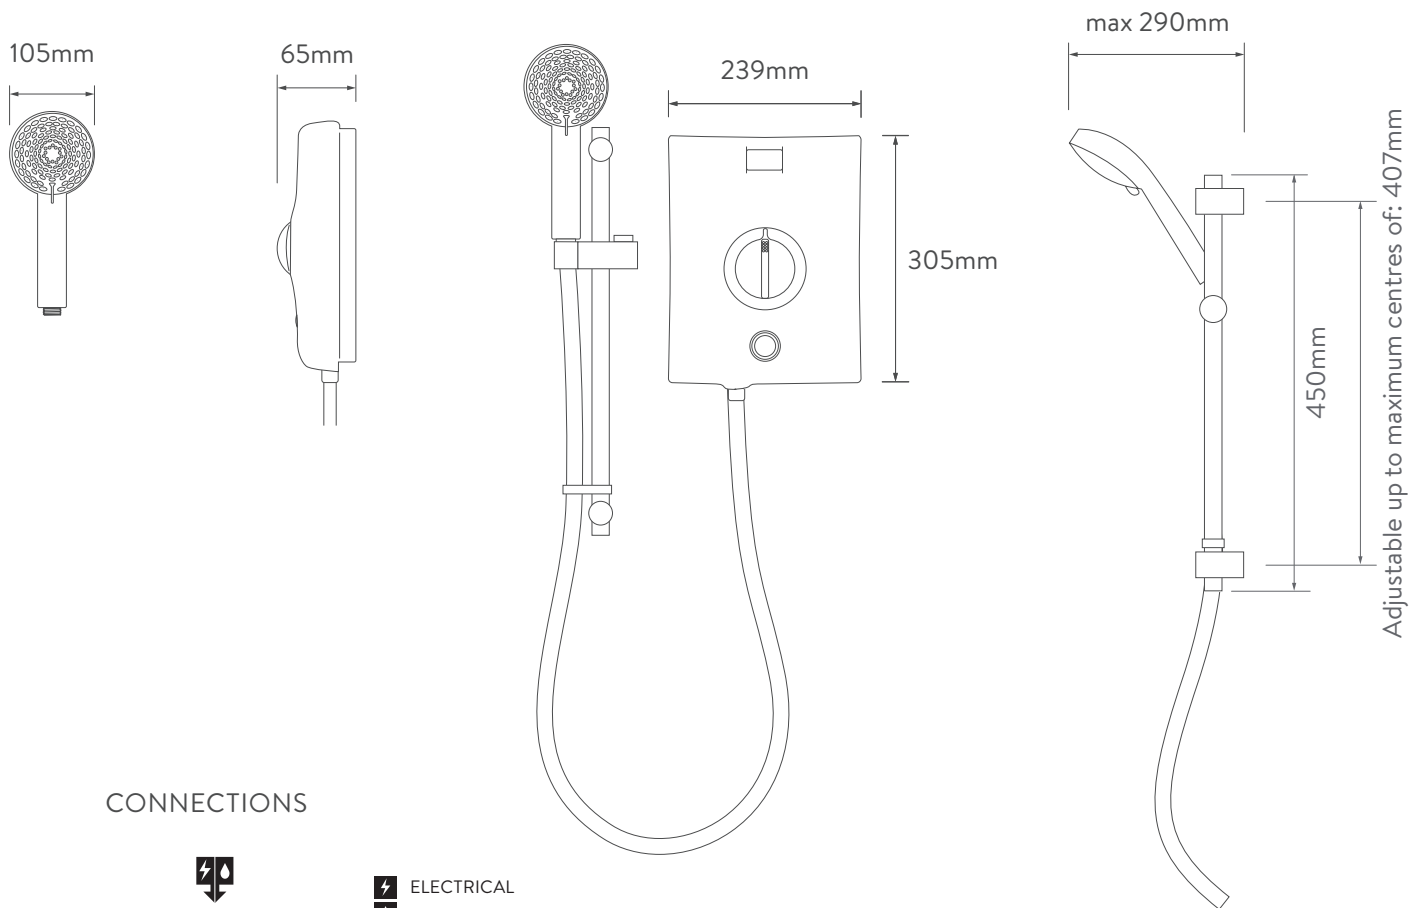

DIMENSIONAL DRAWINGS

CONNECTIONS