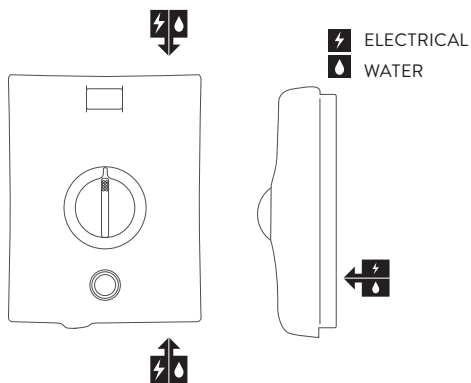

AQUALISA

QUARTZ™

ELECTRIC SHOWER

ELECTRIC 10.5KW WITH ADJUSTABLE HEAD
- CHROME

DIMENSIONAL DRAWINGS

CONNECTIONS