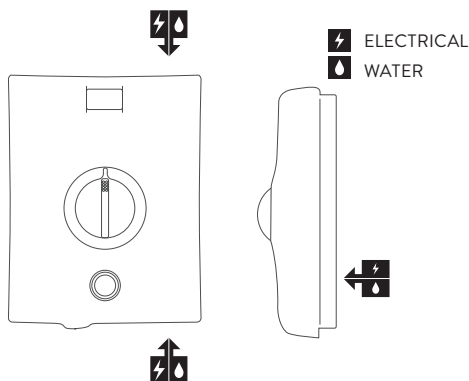

AQUALISA

QUARTZ™

ELECTRIC SHOWER

QZE8511

ELECTRIC 8.5KW WITH ADJUSTABLE HEAD
- GRAPHITE/CHROME

DIMENSIONAL DRAWINGS

CONNECTIONS

AQUALISA

QUARTZ™

ELECTRIC SHOWER

QZE8511

ELECTRIC 8.5KW WITH ADJUSTABLE HEAD
- GRAPHITE/CHROME

TECHNICAL SPECIFICATIONS

Power	8.5KW
Minimum pressure	0.9 bar
Maximum pressure	10 bar
Recommended maximum pressure	3 bar
Water entry points	Top, bottom and rear right
Cable entry points	Top, bottom and rear right
Inlet fitting connections	15mm compression
Outlet fitting connections	1/2" BSP thread
Electric requirements	Supply voltage 230 – 240V, MCB rating of 40AMP
Water system	Mains cold system
Features	Intuitive single dial
	Push button start/stop
	Rotary controls
	Heat safety features
	Phased shut down
	Heat sensor
	105mm handset, 5 spray patterns
Colour	Graphite/Chrome
Guarantee period	Shower unit – 2 years
	Shower head and kit – 2 years
Approvals	CE Marking
	BEAB
	European Water Label
	ERP Directive