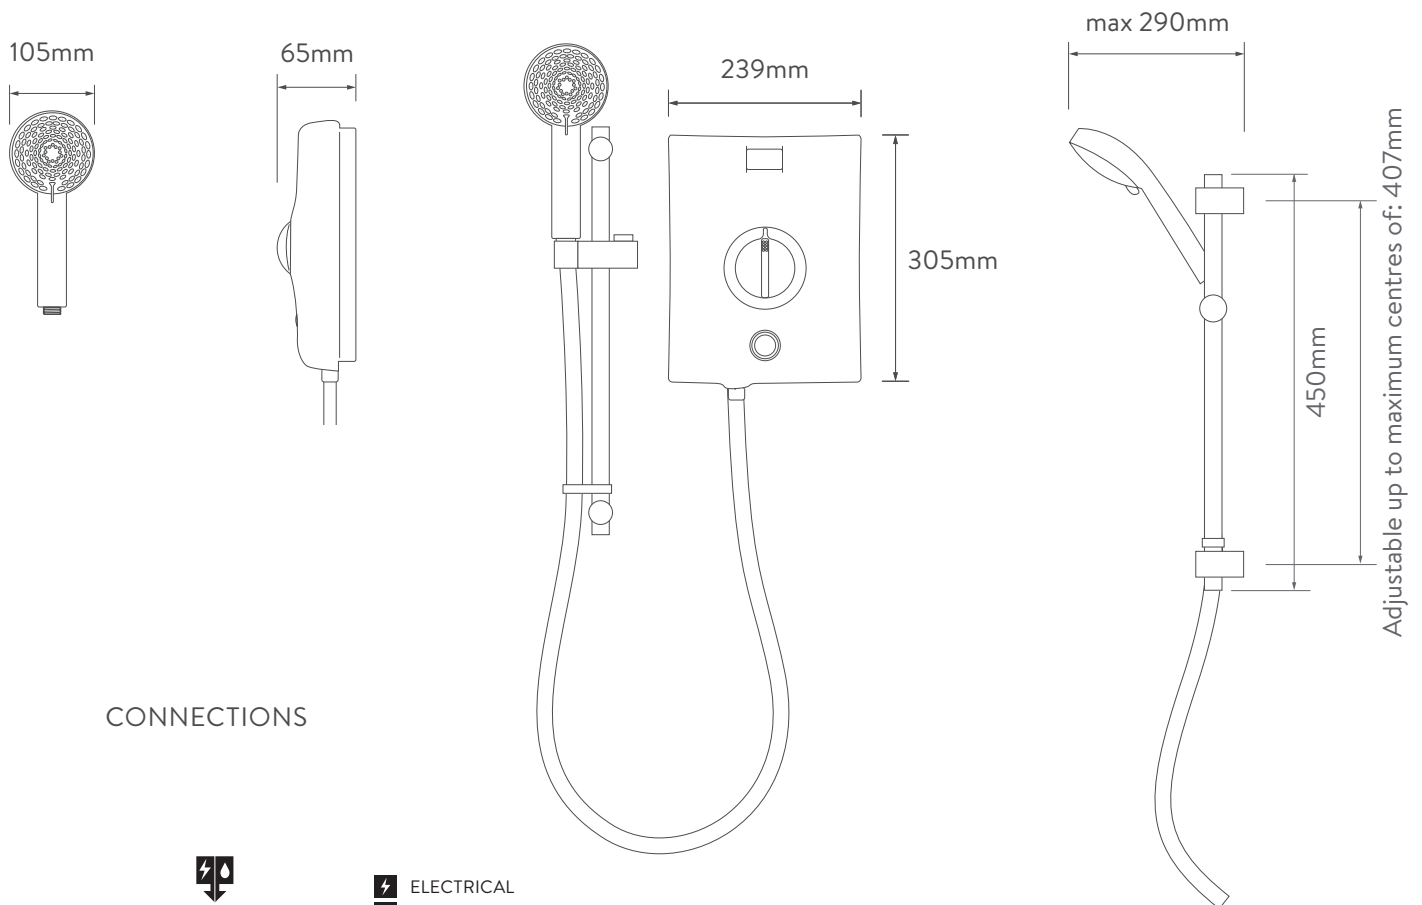

AQUALISA

QUARTZ™

ELECTRIC SHOWER

QZE8511

ELECTRIC 8.5KW WITH ADJUSTABLE HEAD
- GRAPHITE/CHROME

DIMENSIONAL DRAWINGS

CONNECTIONS

AQUALISA

QUARTZ™

ELECTRIC SHOWER

QZE8511

ELECTRIC 8.5KW WITH ADJUSTABLE HEAD
- GRAPHITE/CHROME

TECHNICAL SPECIFICATIONS

Power	8.5KW
Minimum pressure	0.9 bar
Maximum pressure	10 bar
Recommended maximum pressure	3 bar
Water entry points	Top, bottom and rear right
Cable entry points	Top, bottom and rear right
Inlet fitting connections	15mm compression
Outlet fitting connections	1/2" BSP thread
Electric requirements	Supply voltage 230 – 240V, MCB rating of 40AMP
Water system	Mains cold system
Features	Intuitive single dial
	Push button start/stop
	Rotary controls
	Heat safety features
	Phased shut down
	Heat sensor
	105mm handset, 5 spray patterns
Colour	Graphite/Chrome
Guarantee period	Shower unit – 2 years
	Shower head and kit – 2 years
Approvals	CE Marking
	BEAB
	European Water Label
	ERP Directive