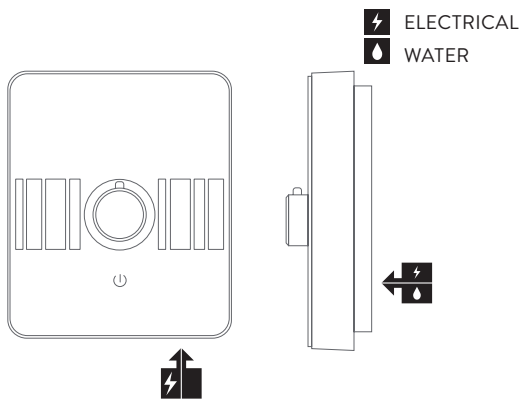

AQUALISA

LUMI™

ELECTRIC SHOWER

LME9501

9.5KW WITH ADJUSTABLE HEAD - CHROME

DIMENSIONAL DRAWINGS

CONNECTIONS

AQUALISA

LUMI™

ELECTRIC SHOWER

LME9501

9.5KW WITH ADJUSTABLE HEAD – CHROME

TECHNICAL SPECIFICATIONS

Power	9.5kW
Minimum pressure	0.9 bar (@8lpm)
Maximum pressure	10 bar
Recommended Maximum pressure	3 bar
Water entry points	Bottom and rear right only
Cable entry points	Bottom and rear right only
Inlet fitting connections	15mm compression
Outlet fitting connections	1/2" BSP thread
Electrical requirements	Supply voltage 230 - 240V, MCB rating 40AMP
Water system	Mains cold
Features	Intuitive single dial
	Illuminated touch start/stop control
	Rotary control
	Heat safety features
	Power on indication
	Illuminated panel
	105mm, 5 spray patterns
Colour	Chrome
Guarantee period	Shower unit - 2 years
	Shower head and kit - 2 years
Approvals	CE Marking (LVD; EMC)
	BEAB
	European Water Label
	ERP Directive