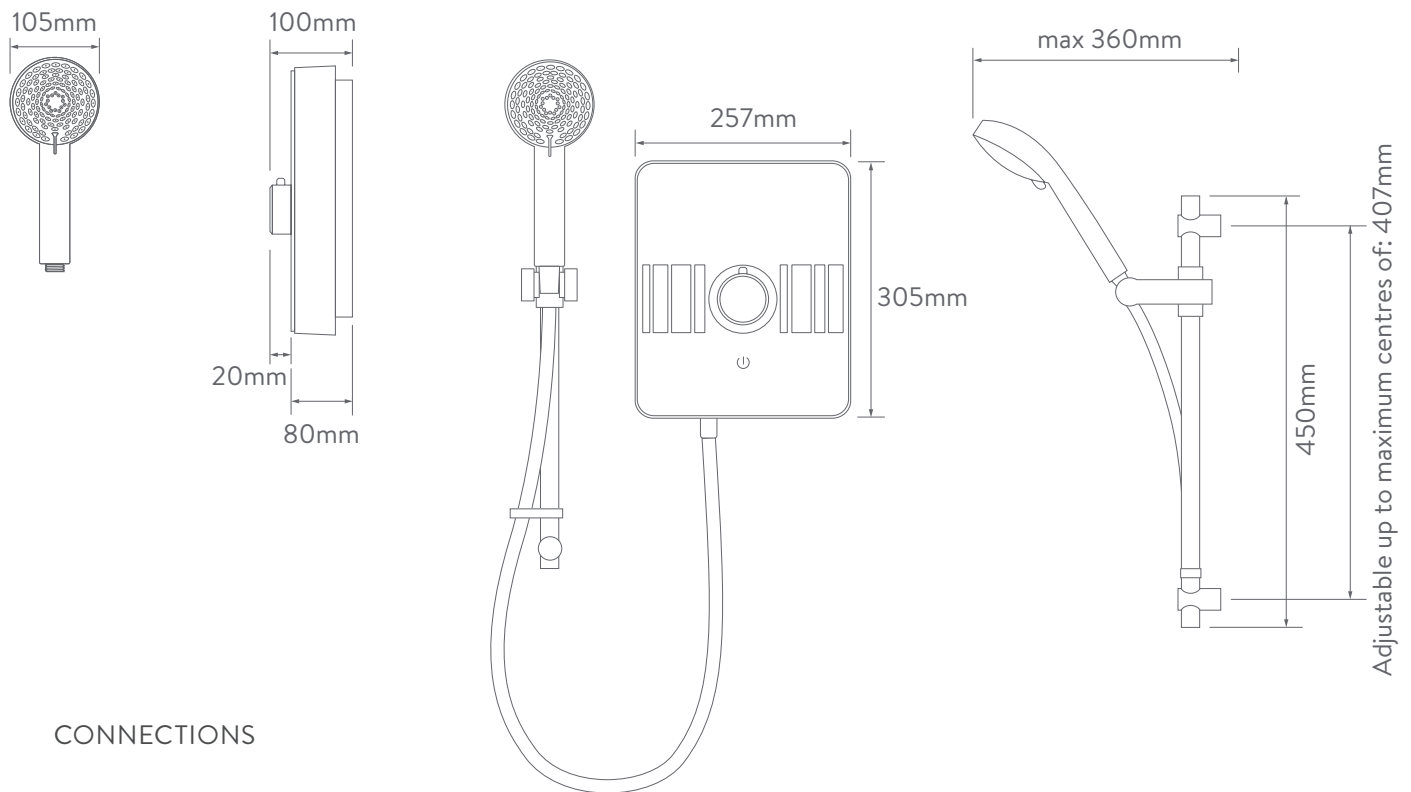

AQUALISA

LUMI™

ELECTRIC SHOWER

LME9501

9.5KW WITH ADJUSTABLE HEAD - CHROME

DIMENSIONAL DRAWINGS

CONNECTIONS

AQUALISA

LUMI™

ELECTRIC SHOWER

LME9501

9.5KW WITH ADJUSTABLE HEAD – CHROME

TECHNICAL SPECIFICATIONS

Power	9.5kW
Minimum pressure	0.9 bar (@8lpm)
Maximum pressure	10 bar
Recommended Maximum pressure	3 bar
Water entry points	Bottom and rear right only
Cable entry points	Bottom and rear right only
Inlet fitting connections	15mm compression
Outlet fitting connections	1/2" BSP thread
Electrical requirements	Supply voltage 230 - 240V, MCB rating 40AMP
Water system	Mains cold
Features	Intuitive single dial
	Illuminated touch start/stop control
	Rotary control
	Heat safety features
	Power on indication
	Illuminated panel
	105mm, 5 spray patterns
Colour	Chrome
Guarantee period	Shower unit - 2 years
	Shower head and kit - 2 years
Approvals	CE Marking (LVD; EMC)
	BEAB
	European Water Label
	ERP Directive