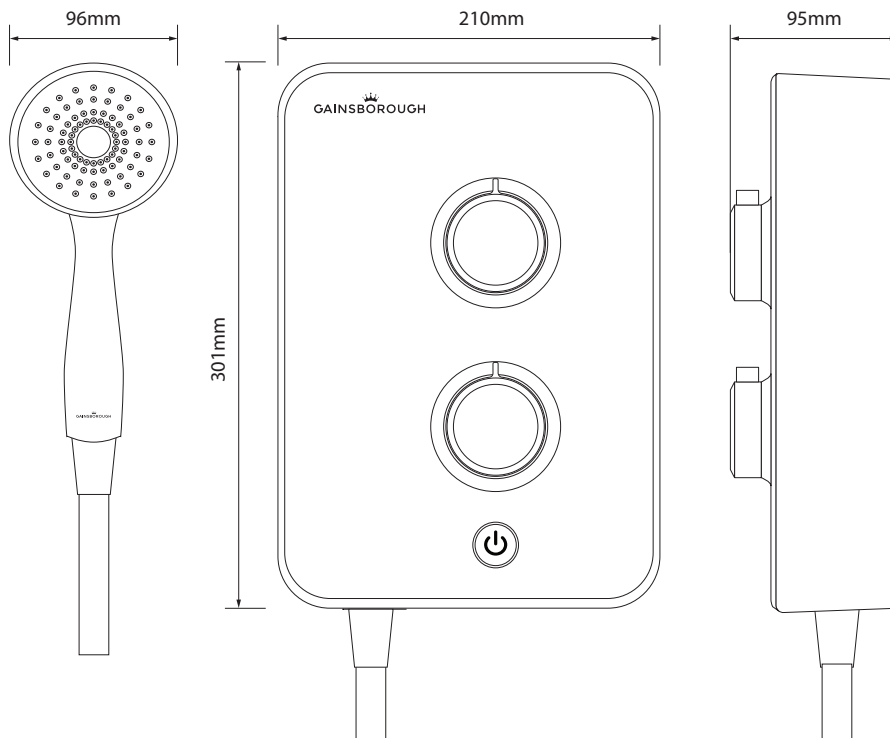

GAINSBOROUGH™ SLIM MONO

POLAR WHITE - 8.5KW ELECTRIC SHOWER

GSM85

DIMENSIONAL DRAWINGS

CONNECTIONS

GAINSBOROUGH™

SLIM MONO

GSM85

POLAR WHITE - 8.5KW ELECTRIC SHOWER

TECHNICAL SPECIFICATIONS

Power	8.5kW
Minimum pressure requirements	1 bar
Maximum pressure requirements	10 bar
Water entry points	Right - top, bottom, side and rear
Cable entry points	Right - top, bottom and rear
Inlet fitting connections	15mm push fit, 15mm compression
Outlet fitting connections	1/2" BSP thread
Supply temperature	Mains Cold Supply Only 5 - 25°C
Electric requirements	Supply voltage 230 - 240V
Water system	Mains cold system
Features	3 Power settings
	Push button start/stop
	Temperature control
	Adjustable stainless steel rail
	Thermal cutout
	Single mode handset
Colour	Polar white
Guarantee period	Shower Unit 2 year guarantee
	Shower Head and Kit 2 year guarantee
Approvals	CE Marking
	BEAB
	European Water Label
	ERP Directive