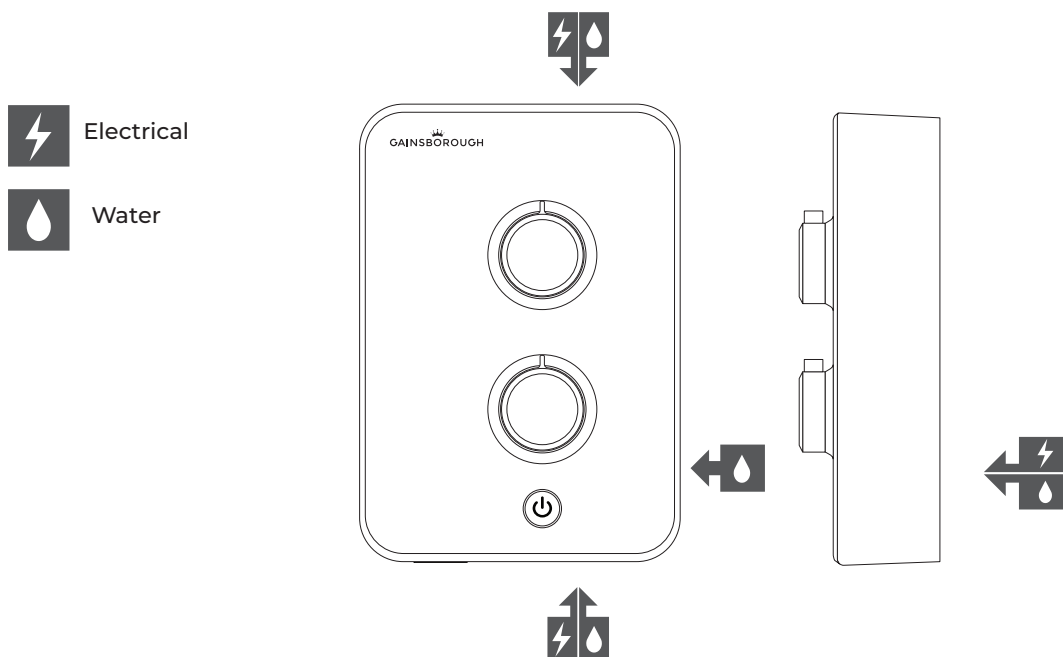

GAINSBOROUGH™ SLIM MONO

POLAR WHITE - 8.5KW ELECTRIC SHOWER

GSM85

DIMENSIONAL DRAWINGS

CONNECTIONS

GAINSBOROUGH™

SLIM MONO

GSM85

POLAR WHITE - 8.5KW ELECTRIC SHOWER

TECHNICAL SPECIFICATIONS

Power	8.5kW
Minimum pressure requirements	1 bar
Maximum pressure requirements	10 bar
Water entry points	Right - top, bottom, side and rear
Cable entry points	Right - top, bottom and rear
Inlet fitting connections	15mm push fit, 15mm compression
Outlet fitting connections	1/2" BSP thread
Supply temperature	Mains Cold Supply Only 5 - 25°C
Electric requirements	Supply voltage 230 - 240V
Water system	Mains cold system
Features	3 Power settings
	Push button start/stop
	Temperature control
	Adjustable stainless steel rail
	Thermal cutout
	Single mode handset
Colour	Polar white
Guarantee period	Shower Unit 2 year guarantee
	Shower Head and Kit 2 year guarantee
Approvals	CE Marking
	BEAB
	European Water Label
	ERP Directive