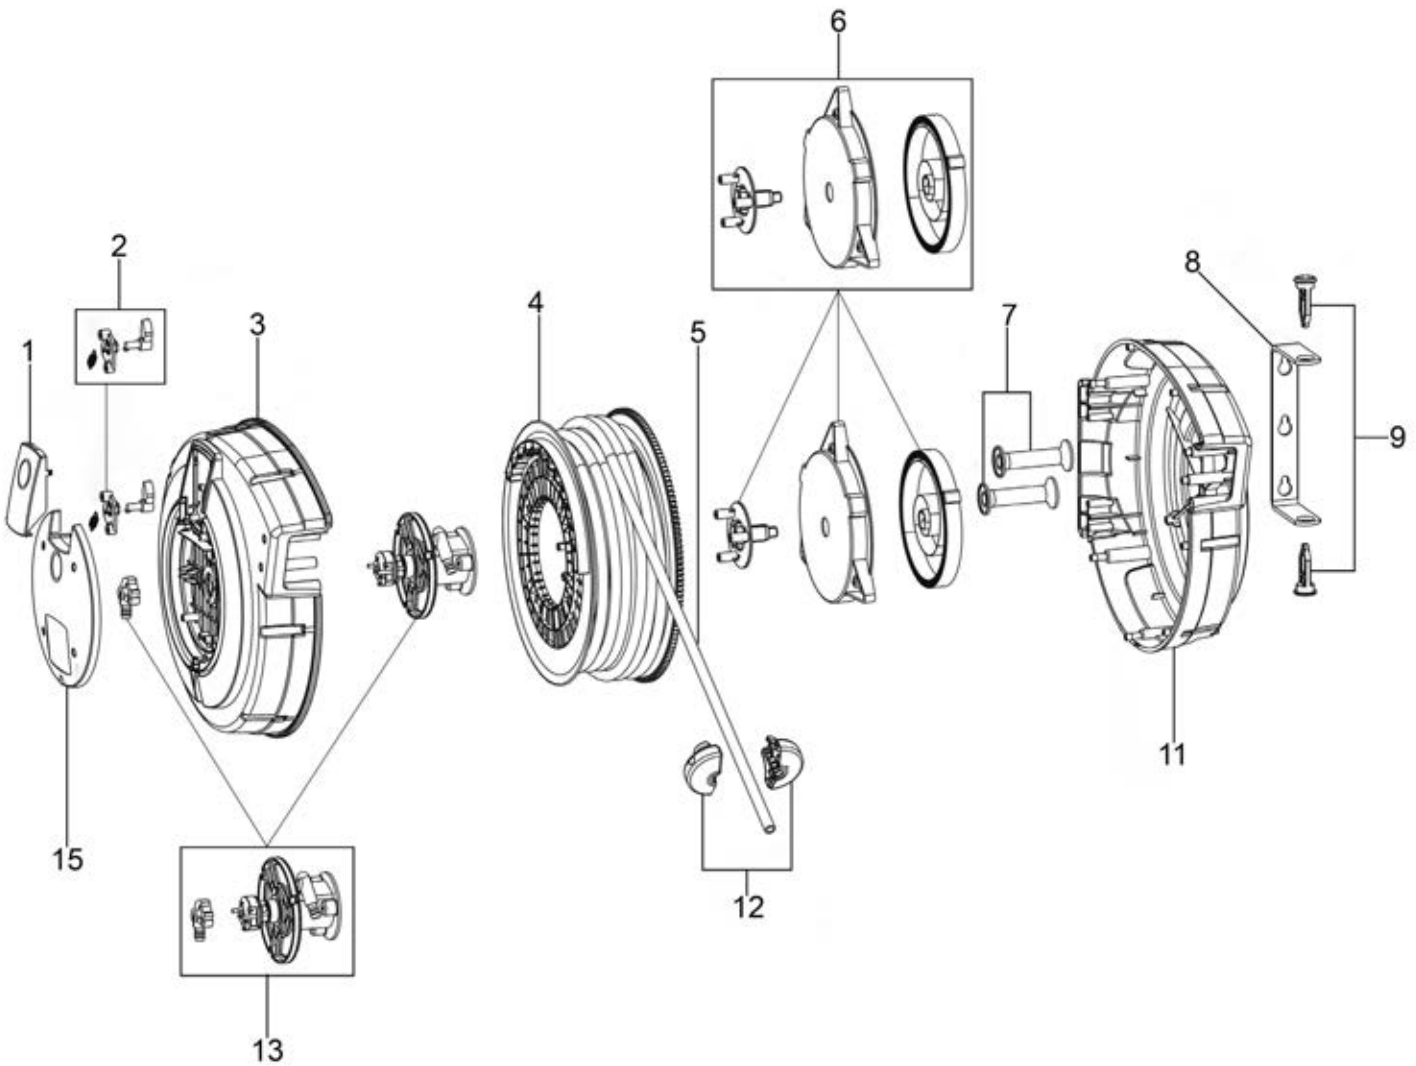

Parts Information:
Retractable Air Hose Reel HD Mechanism
10m Ø10mm ID PU Hose
Model No: SA895.V3

Item	Part No.	Description
1	198.330114	Cover, Locking System
2	198-704903	Pawl Assembly
3	198.331020	Casing, Left
4	198.331205	Spool
5	198.703026	Hose
6	198.705026	Spring
7	198.331220	Guide Roller

Item	Part No.	Description
8	198.620125	Wall Bracket
9	198.324230	Support Pin
11	198.331120	Casing, Right
12	198-322246	Hose Stopper (c/w Screws)
13	198-323381	Air Pivot Connection
15	198.330112	Cover

NOTE: It is our policy to continually improve products and as such we reserve the right to alter data, specifications and component parts without prior notice. There may be alternative versions of this product, please contact us should you require this information.