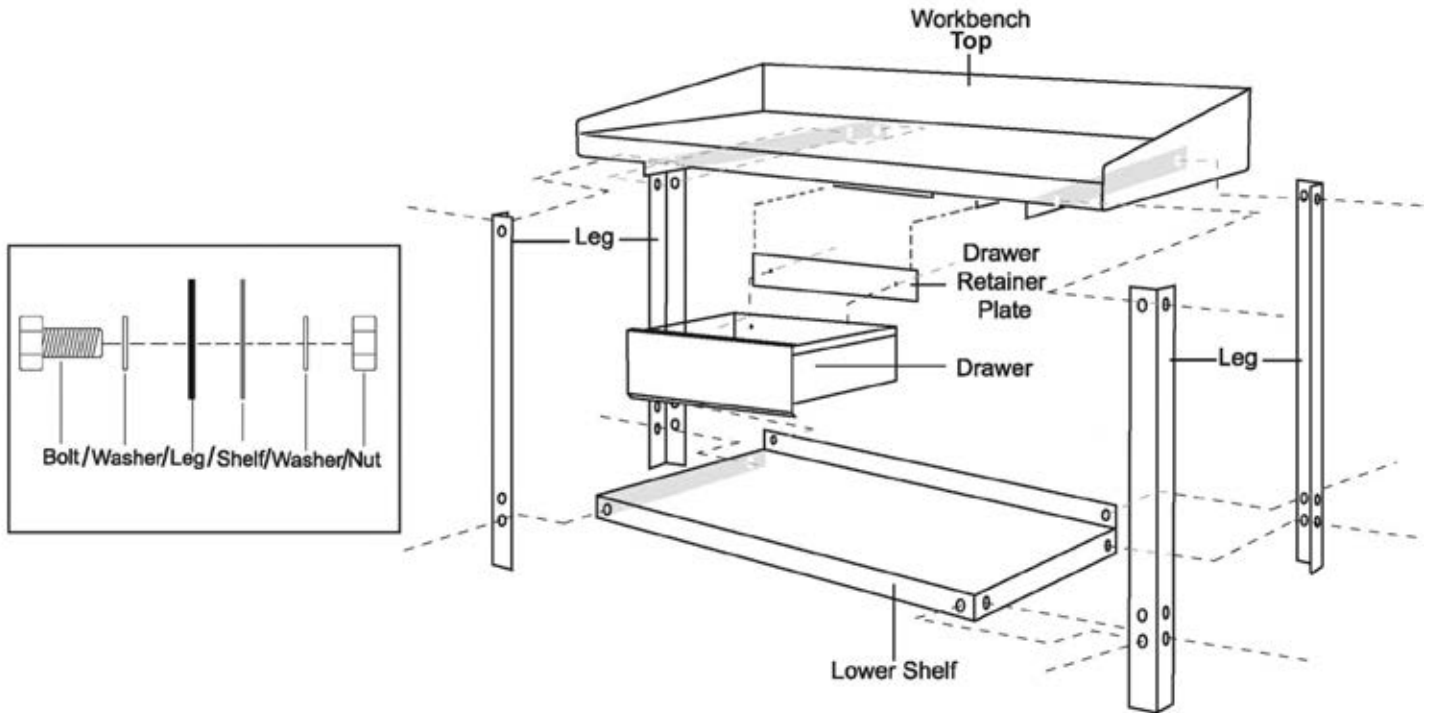

Parts Information:
Workbench Steel with 1 Drawer
Model No: AP1010.V3 / AP1015.V3 / AP1020.V3

Item	Part No.	Description
1	AP1010.V3-01	Lock And Key Assy
2	AP1010.V3-02	Bolt, Nut And Star Washer, 10x19mm
3	AP1010.V3-03	Rd Head S/T Screw M5.8 X 8 Black
4	AP1010.V3-04	Corner Post

Item	Part No.	Description
5	AP1010.V3-05	Drawer
6	AP1010.V3-06	Fixing Kit, Complete
--	AP1	Single Drawer Unit (AP10 & AP30 Benches)

NOTE: It is our policy to continually improve products and as such we reserve the right to alter data, specifications and component parts without prior notice. There may be alternative versions of this product, please contact us should you require this information.