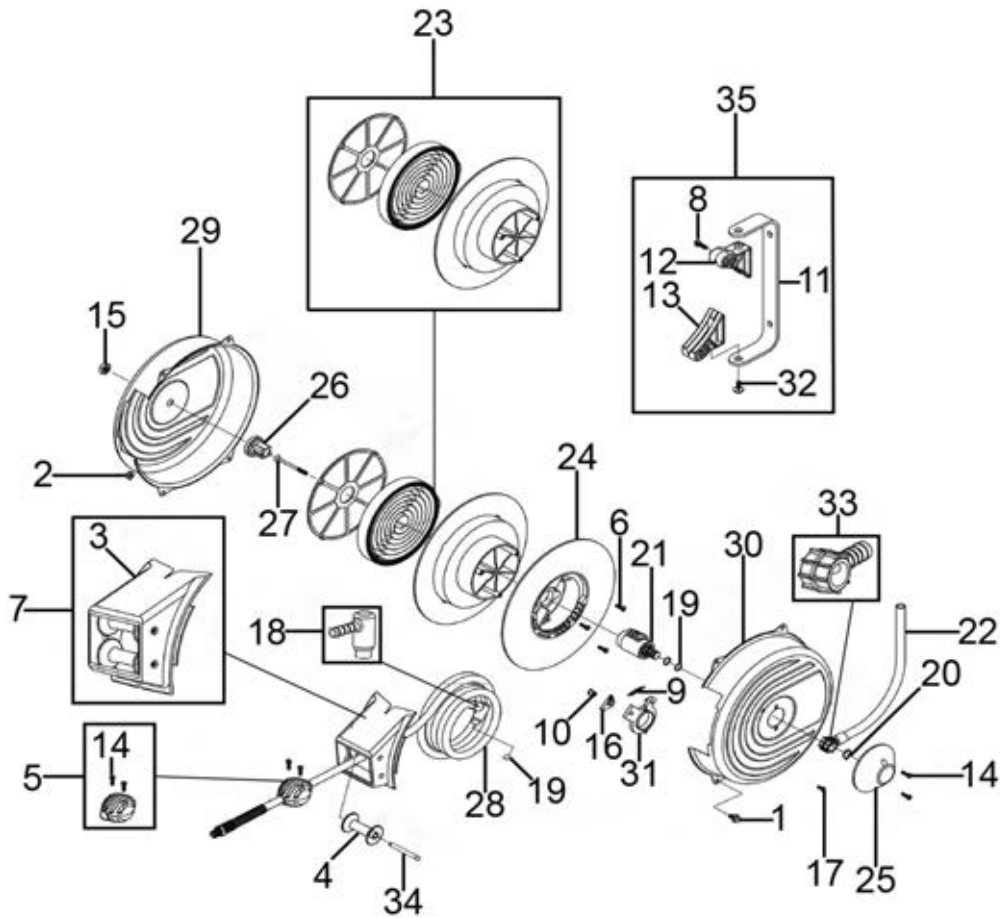

Parts Information:  
**Retractable Air Hose Reel 12m Ø8mm ID  
 TPU Hose  
 Model No: SA90.V2**

Item	Part No.	Description
1	SA90.V2-0018	Screw M6 x 10mm
2	SN6.S	Steel Nut M6
3	SA90.V2-0095	Roller Support Plate
4	SA90.V2-0096	Guide Hose Roller
5	SA90.V2-0127	Hose Stopper
6	SA90.V2-0130	Screw M5 x 12mm
7	SA90.V2-0198	Roller Support Assembly
8	SA90.V2-0253	Screw M6 x 21mm
9	SA90.V2-0297	Spring
10	SA90.V2-0299	Pin, Hook
11	SA90.V2-0310	Bracket
12	SA90.V2-0311	Support, Upper
13	SA90.V2-0312	Support, Lower
14	SA90.V2-0313	Screw M5 x 16mm
15	SN12.S	Steel Nut M12
16	SA90.V2-0331	Ratchet Hook
17	MSP410.S	Machine Screw Pan Head Phillips M4 x 10mm
18	SA90.V2-0343	Hose Connector

Item	Part No.	Description
19	SA342.12	O-Ring
20	SA685.45	Circlip
21	SA90.V2-0445	Swivel Shaft
22	SA90.V2-0448	Inlet Hose
23	SA90.V2-0450	Main Spring Assembly
24	SA90.V2-0452	Half Drum
25	SA90.V2-0454	Plastic Cover
26	SA90.V2-0455	Spring Link Shaft
27	SA90.V2-0456	Screw M6 x 66mm
28	SA90.V2-0465	Hose
29	SA90.V2-0467	Casing, Left
30	SA90.V2-0468	Casing, Right
31	SA90.V2-0471	Support, Ratchet Hook
32	SA90.V2-0474	Screw M6 x 20mm
33	SA90.V2-0476	Fitting, Swivel Joint
34	SA90.V2-0493	Nylon Pin
35	SA90.V2-WB	Wall Bracket Assembly