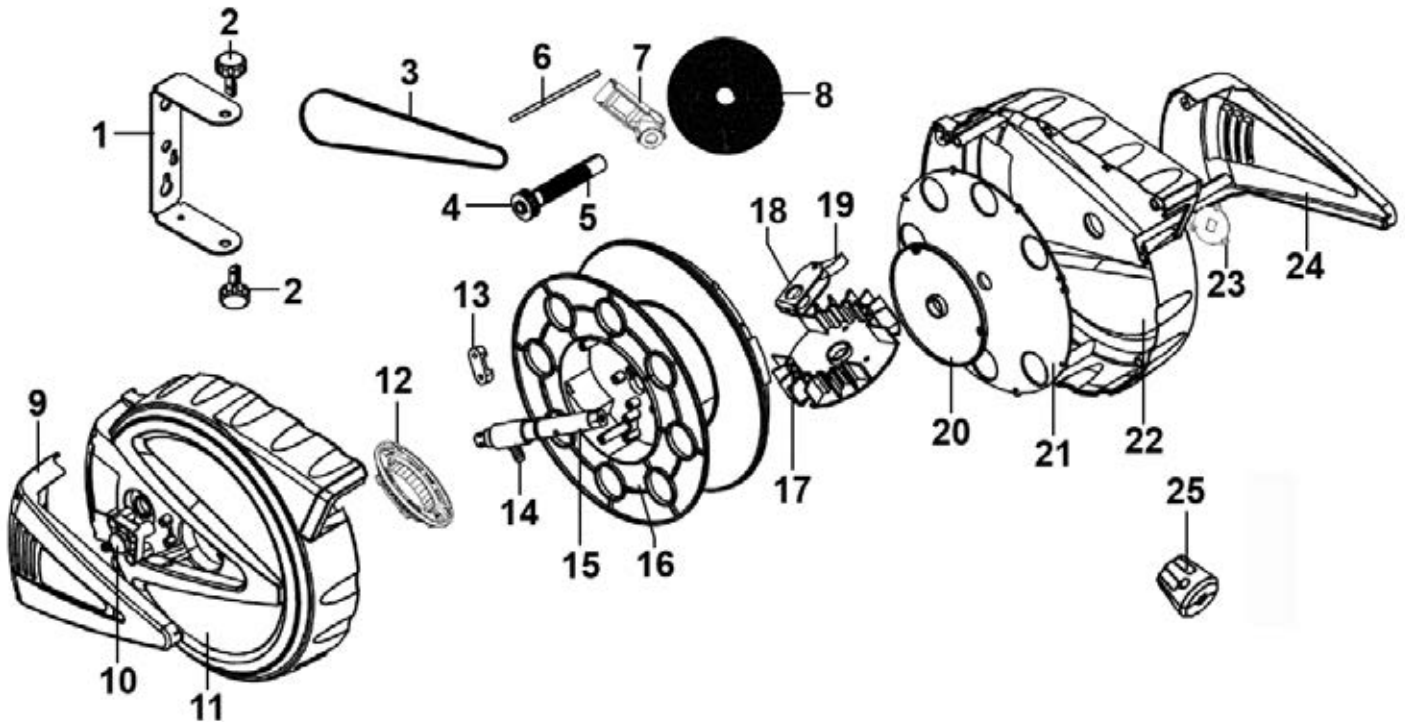

Parts Information:
Retractable Air Hose Reel 12m Ø6.5mm ID
- PU Hose
Model No: SA812.V3

Item	Part No.	Description
1	SA814.V2-01	Wall Bracket
2	SA814.V2-02	Wall Bracket Pin
3	SA814.V2-03	Belt
4	SA814.V2-04	Small Gear
5	SA814.V2-05	Shaft
6	SA814.V2-06	Axle
7	SA813.V2-07	Rack Ass'y
8	SA814.V2-08	Spring
9	SA814.V2-09	Left Hand Case Cover
10	SA814.V2-10	Inlet Hose Connector
11	SA814.V2-11	Left Hand Case
12	SA814.V2-12	Gear Plate Ass'y
13	SA814.V2-13	Clip
14	SA814.V2-14	Inner Hose Connector

Item	Part No.	Description
15	SA813.V3-15	Main Shaft
16	SA814.V2-16	Drum
17	SA812.V3-17	Ratchet
18	SA814.V2-18	Ratchet Bracket
19	SA814.V2-19	Ratchet Pawl
20	SA814.V2-20	Spring Inner Cover
21	SA814.V2-21	Spring Outer Cover
22	SA814.V2-22	Right Hand Case
23	SA814.V2-23	Tension Cover
24	SA814.V2-24	Right Hand Cover
25	SA814.V2-25	Stop Ball
--	SA812.V2-H	Hose 12mtr (Not Shown)
--	SA812.V2-H2	Air Inlet Hose 10mm x 1000mm (1 metre) (Not Shown)