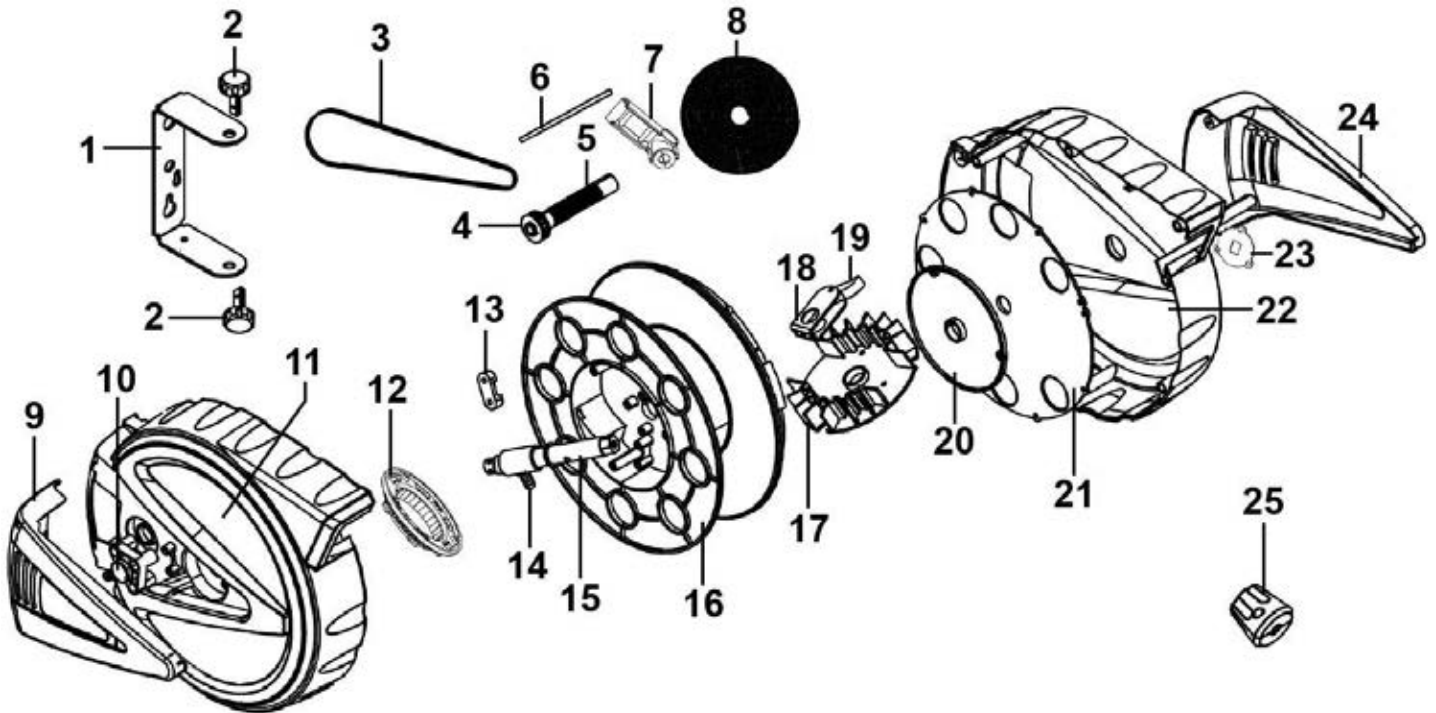

Parts Information:  
**Retractable Air Hose Reel 10m Ø8mm ID -  
 PU Hose**  
**Model No: SA813.V3**

Item	Part No.	Description
1	SA814.V2-01	Wall Bracket
2	SA814.V2-02	Wall Bracket Pin
3	SA814.V2-03	Belt
4	SA814.V2-04	Small Gear
5	SA814.V2-05	Shaft
6	SA814.V2-06	Axle
7	SA813.V3-07	Rack Ass'y
8	SA814.V2-08	Spring
9	SA814.V2-09	Left Hand Case Cover
10	SA814.V2-10	Inlet Hose Connector
11	SA814.V2-11	Left Hand Case
12	SA814.V2-12	Gear Plate Ass'y
13	SA814.V2-13	Clip

Item	Part No.	Description
14	SA814.V2-14	Inner Hose Connector
15	SA813.V3-15	Main Shaft
16	SA814.V2-16	Drum
17	SA814.V2-17	Ratchet
18	SA814.V2-18	Ratchet Bracket
19	SA814.V2-19	Ratchet Pawl
20	SA814.V2-20	Spring Inner Cover
21	SA814.V2-21	Spring Outer Cover
22	SA814.V2-22	Right Hand Case
23	SA814.V2-23	Tension Cover
24	SA814.V2-24	Right Hand Cover
25	SA814.V2-25	Stop Ball