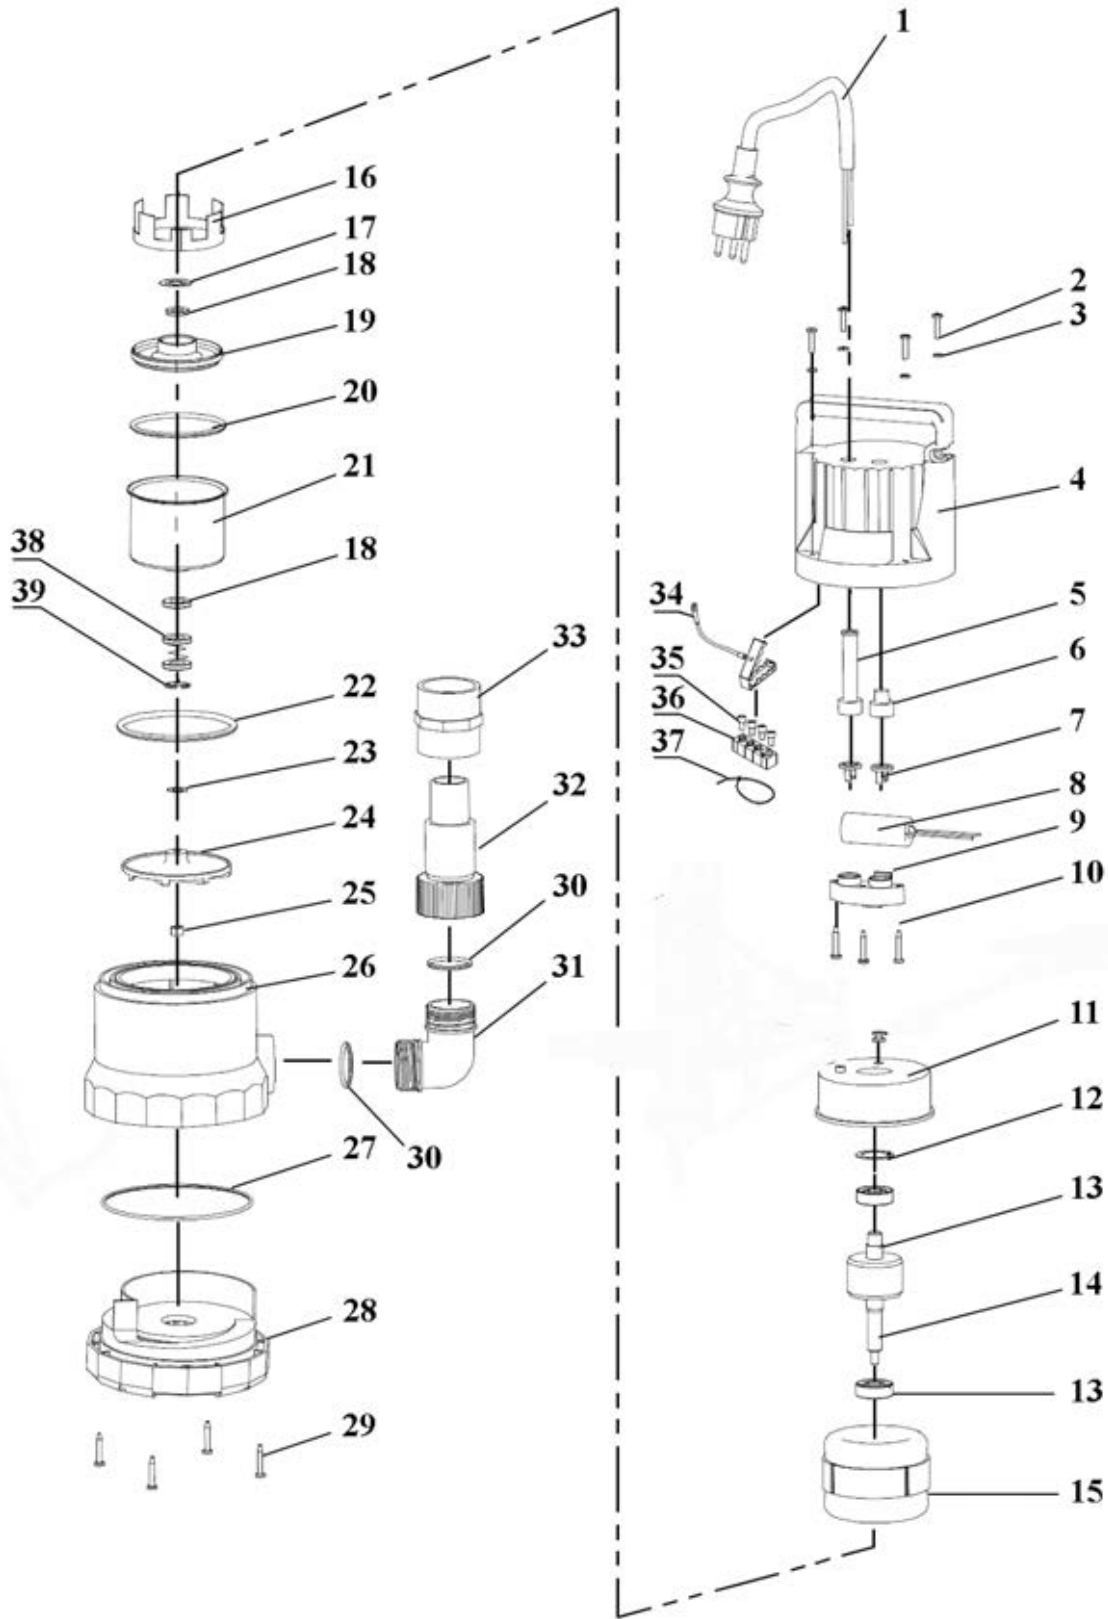

Parts Information:
Submersible Water Pump 100ltr/min 230V
Model No: WPC100.V2

NOTE: It is our policy to continually improve products and as such we reserve the right to alter data, specifications and component parts without prior notice.

01284 757500

01284 703534

sales@sealey.co.uk

www.sealey.co.uk

Parts Information:
Submersible Water Pump 100ltr/min 230V
Model No: WPC100.V2

1	WP08701001	POWER CABLE
2	WPC100V2.02	SELF-TAPPING SCREW (4.5x30)
3	WP03802031	WASHER
4	WP00302015	REAR PUMP CASING
5	WP05201033	CABLE SHEATH
6	WPC250.06	CABLE PLUG
7	WP05602005	CABLE BUCKLE
8	WPC100V2.08	CAPACITOR 4uF
9	WP05501001	CABLE GRIP
10	WP07802018	SELF-TAPPING SCREW
11	WP02602004	ALUMINUM REAR COVER
12	WP03801001	WAVE WASHER
13	B/6201ZZ	BEARING 6201ZZ
14	WPC100V2.14	ROTOR
15	WPC100V2.15	STATOR
16	WPC250.16	BUSHING
17	WP03802023	WASHER
18	WPC100V2.18	SEAL
19	WP04204001	ALUMINUM BUSHING
20	WPC100V2.20	O-RING
21	WPC100V2.21	FRONT COVER

Item	Part No.	Description
22	WP05101010	O-RING
23	WPC250.23	ADJUSTABLE WASHER
24	WPC100V2.24	IMPELLER
25	WPC100V2.25	NUT
26	WP02901010	MAIN PUMP CASING
27	WPC250.27	O-RING
28	WPC250.28	BASE
29	WP845I	SELF TAPPING SCREW ST4.2x32
30	WPC100V2.30	O-RING
31	WPC250.31	ELBOW
32	WPC100V2.32	OUTLET CONNECTOR
33	WPC250.33	FLEXIBLE CONNECTOR
34	WP04105006	GROUND COVER
35	WP04101001	NYLON SAFETY PRESS LINE CAP
36	WP03203012	RUBBER CLIP
37	WP08501001	CABLE TIE
38	WP06101007	MECHANICAL SEAL
39	WPC100V2.39	BLOCK