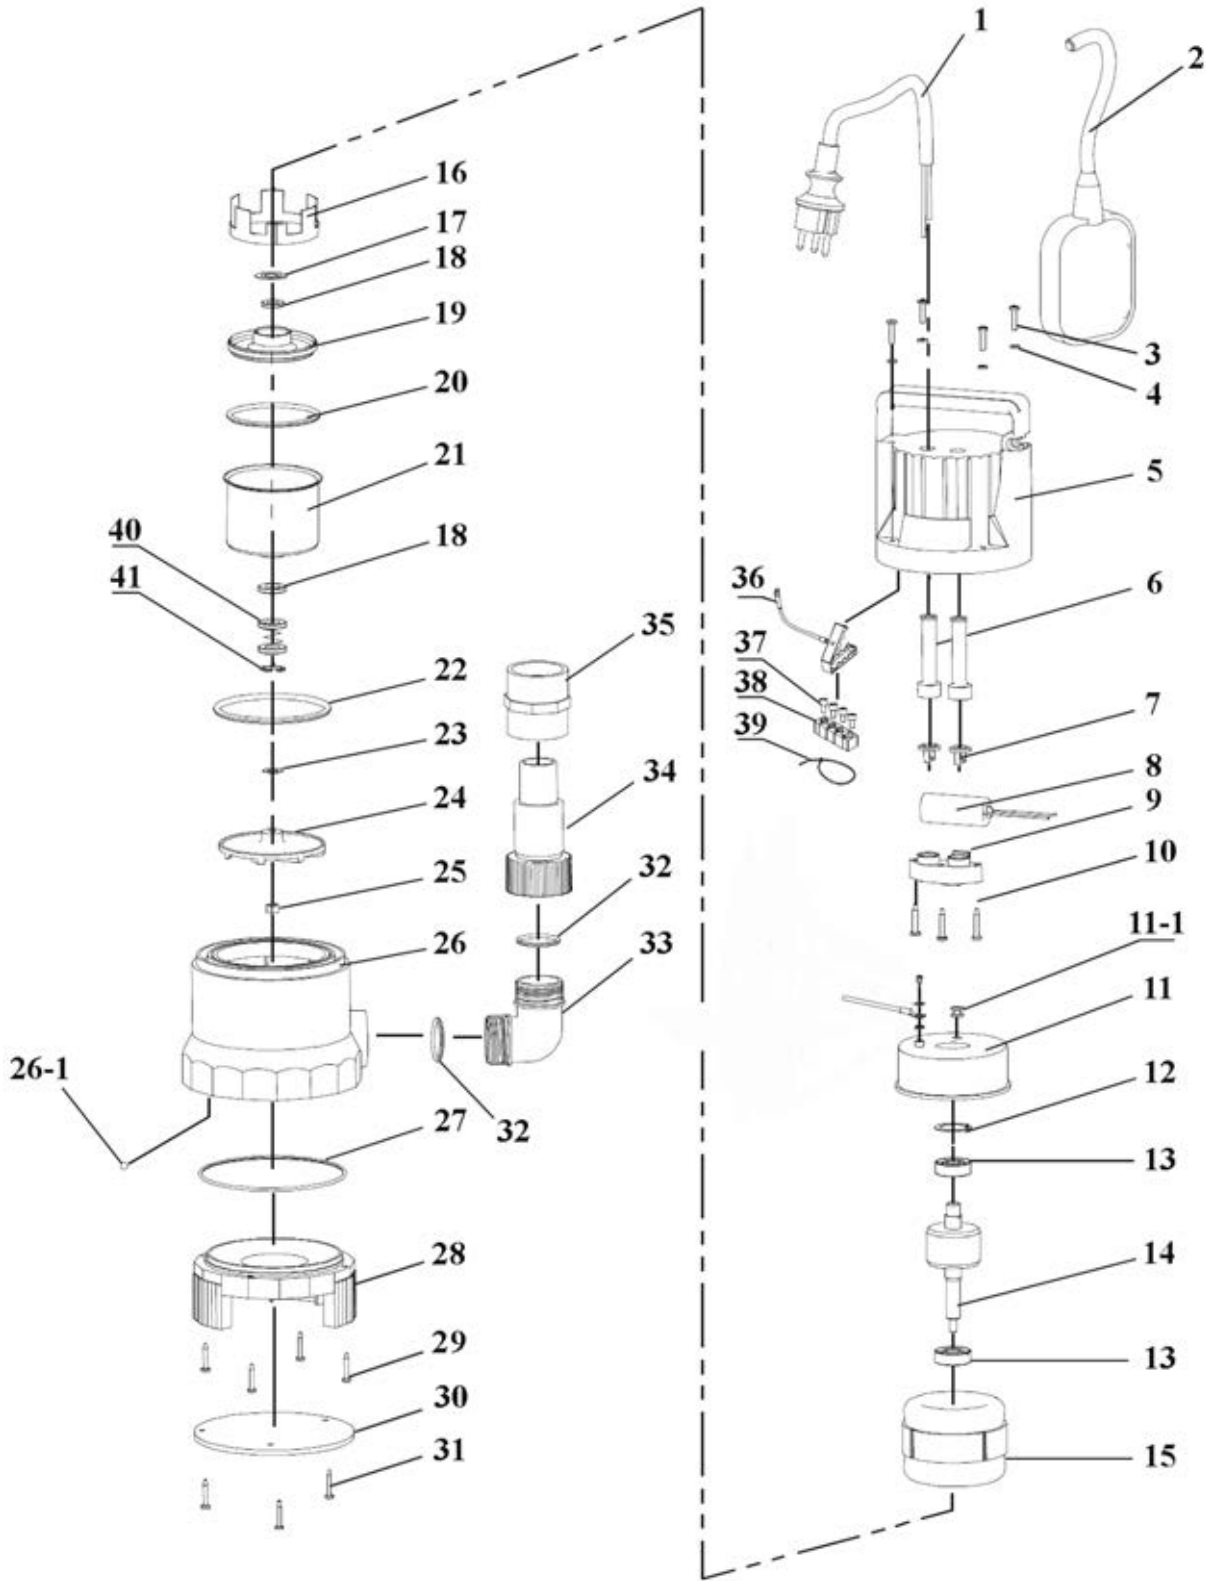

Parts Information:
Submersible Dirty Water Pump Automatic
217ltr/min 230V
Model No: WPD235A.V2

NOTE: It is our policy to continually improve products and as such we reserve the right to alter data, specifications and component parts without prior notice.

01284 757500

01284 703534

sales@sealey.co.uk

www.sealey.co.uk

Parts Information:
Submersible Dirty Water Pump Automatic
217ltr/min 230V
Model No: WPD235A.V2

1	WP08701001	POWER CABLE
2	WPC235AV2.02	FLOAT SWITCH
3	WPD235AV2.03	SELF-TAPPING SCREW (4.5x30)
4	WP03802031	WASHER
5	WP00302015	REAR PUMP CASING
6	WP05201036	CABLE SHEATH
7	WP05602008	CABLE BUCKLE
8	WPD235AV2.08	CAPACITOR 8uF
9	WP05501001	CABLE GRIP
10	WP07802018	SELF-TAPPING SCREW
11	WPD235AV2.11	REAR COVER
12	WP03801001	WAVE WASHER
13	B/6201ZZ	BEARING 6201ZZ
14	WPD235AV2.14	ROTOR
15	WP02202007	STATOR
16	WPC235V2.16	BUSHING
17	WP03802023	WASHER
18	WPD235AV2.18	SEAL
19	WP04204001	ALUMINUM BUSHING
20	WPD235AV2.20	O-RING
21	WP02501054	FRONT COVER
22	WP05101010	O-RING

Item	Part No.	Description
23	RW825.S	REPAIR WASHER M8x25 (SINGLE)
24	WPD235AV2.24	IMPELLER
25	SN8.S	STEEL NUT M8 ZINC DIN934 (SINGLE)
26	WPD235AV2.26	PUMP BODY
27	WPD235AV2.27	O-RING
28	WPD235AV2.28	BASE
29	WP845	RD HEAD S/T SCREW M4X24
30	WPD235AV2.30	BASE PLATE
31	SM1302.74	SCREW (ST4.2x13)
32	WP05101006	O-RING
33	WPC250.31	ELBOW
34	WPD235AV2.34	OUTLET CONNECTOR
35	WP03003001	JOINT
36	WP04105011	COVER
37	WP04101001	NYLON SAFETY PRESS LINE CAP
38	WP03203012	RUBBER CLIP
39	WP08501001	CABLE TIE
40	WP06101007	MECHANICAL SEAL
41	WPD235AV2.41	BLOCK