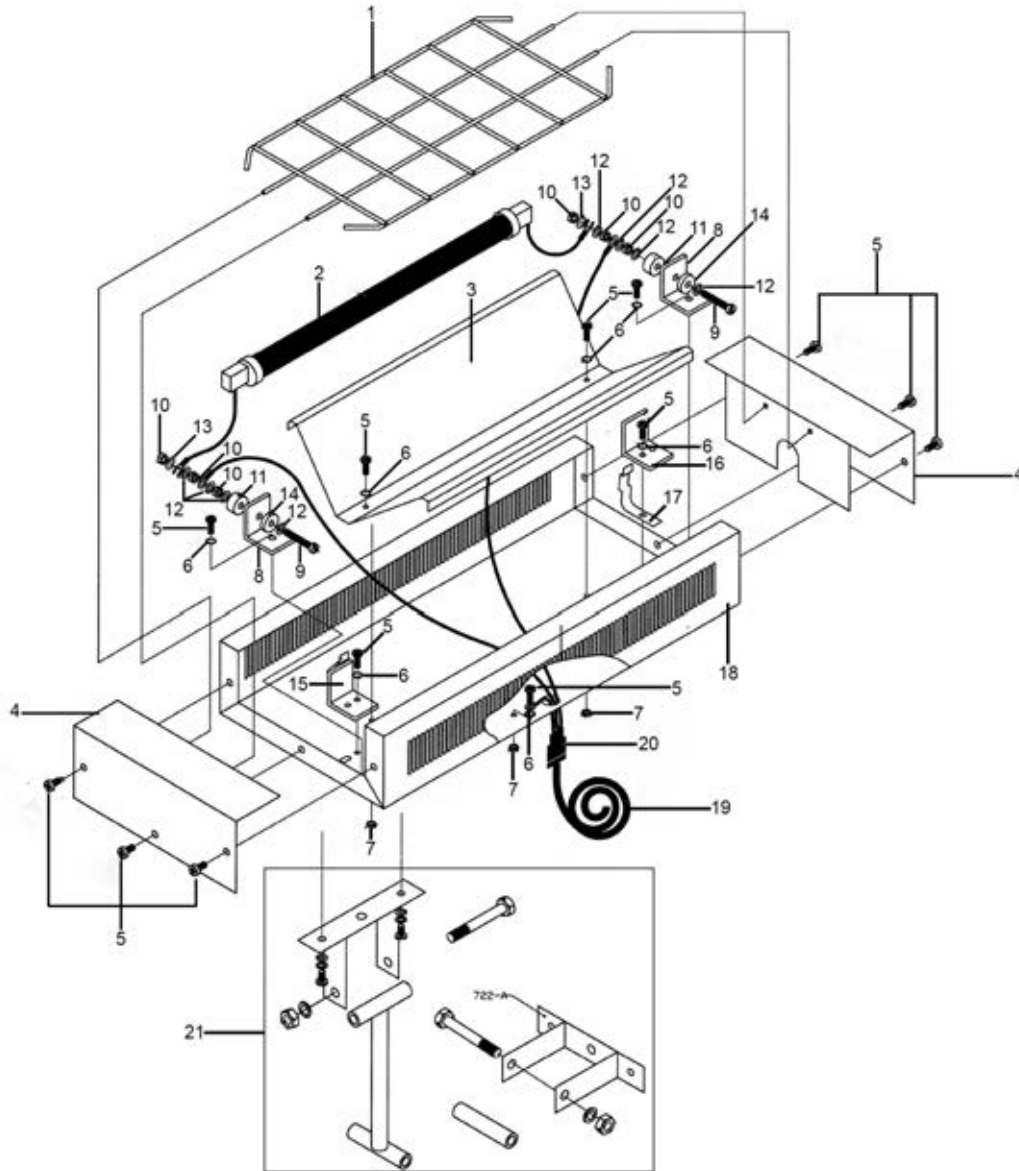

Parts Information:
Infrared Quartz Heater - Wall Mounting
1500W/230V
Model No: IWMH1500

Item	Part No.	Description
1	IWMH1500.702	Guard
2	INF64241530	Lamp
3	IWMH1500.MR	Main Reflector
4	IWMH1500.EP	End Plate / Reflector Set
5	IWMH1500.511	Screw (Pack of 10)
6	IWMH1500.503	Star Washer
7	SN5.S	Steel Nut M5
8	IWMH1500.723	Terminal Mounting Block
9	IWMH1500.412	Long Bolt
10	SN4.S	Steel Nut M4
11	IWMH1500.724	Insulating Washer

Item	Part No.	Description
12	FWM4.S	Flat Washer M4
13	IWMH1500.403	Int Tooth Washer M4
14	IWMH1500.725	Insulating Washer
15	IWMH1500.705	Lamp Polder Plate A
16	IWMH1500.706	Lamp holder Plate B
17	IWMH1500.707	Lamp Holder Spring
18	IWMH1500.741	Main Body
19	MC3CX0.75	Mains Cable
20	IWMH1500.SR	Strain Relief
21	IWMH1500.HLB	Mounting Bracket Assembly