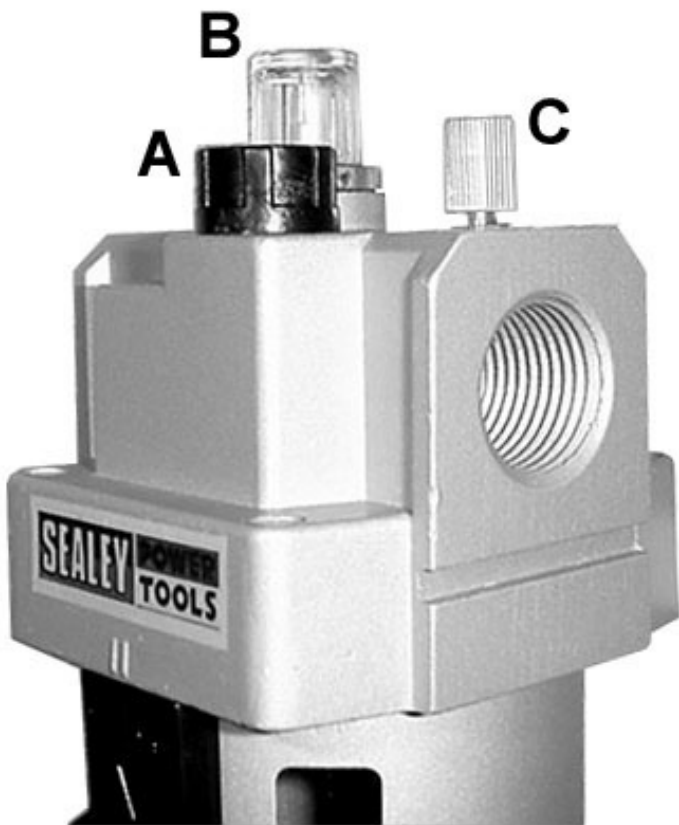

Parts Information:
Air Filter/Regulator Max Airflow 140cfm
Model No: SA206FR

Item	Part No.	Description
	SA206.B	BOWL (FILTER)
	SA206.G	GAUGE 150psi 50mm OD rear fitting
	SA206.PR	PLASTIC RING

Item	Part No.	Description
	SA206.WB1	WALL BRACKET (FILTER/REGULATOR)
	SA206.R	REGULATOR KNOB