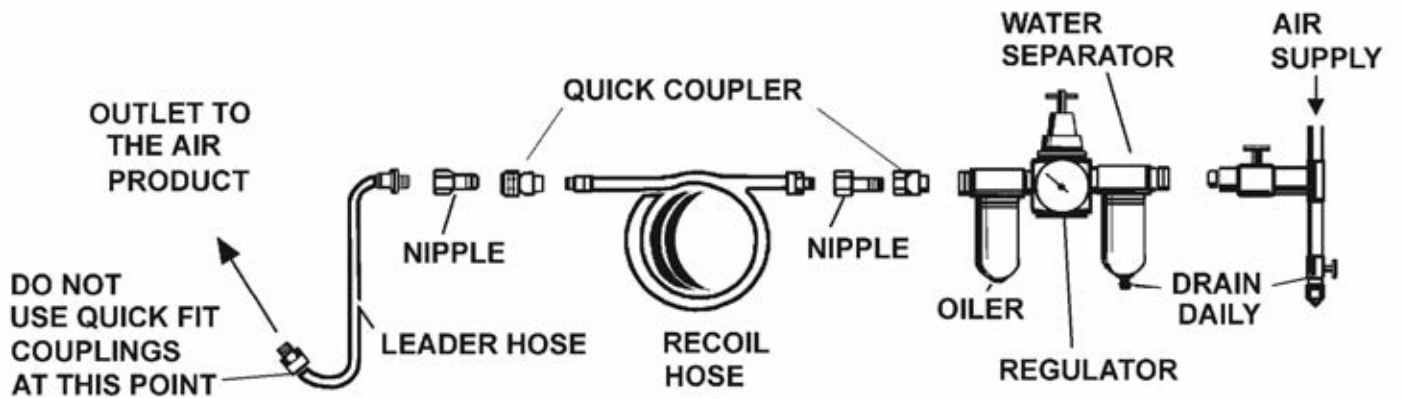

Parts Information:
Air Filter/Regulator Max Airflow 140cfm
Model No: SA206FR

Item	Part No.	Description
	SA206.B	BOWL (FILTER)
	SA206.G	GAUGE 150psi 50mm OD rear fitting
	SA206.PR	PLASTIC RING

Item	Part No.	Description
	SA206.WB1	WALL BRACKET (FILTER/REGULATOR)
	SA206.R	REGULATOR KNOB