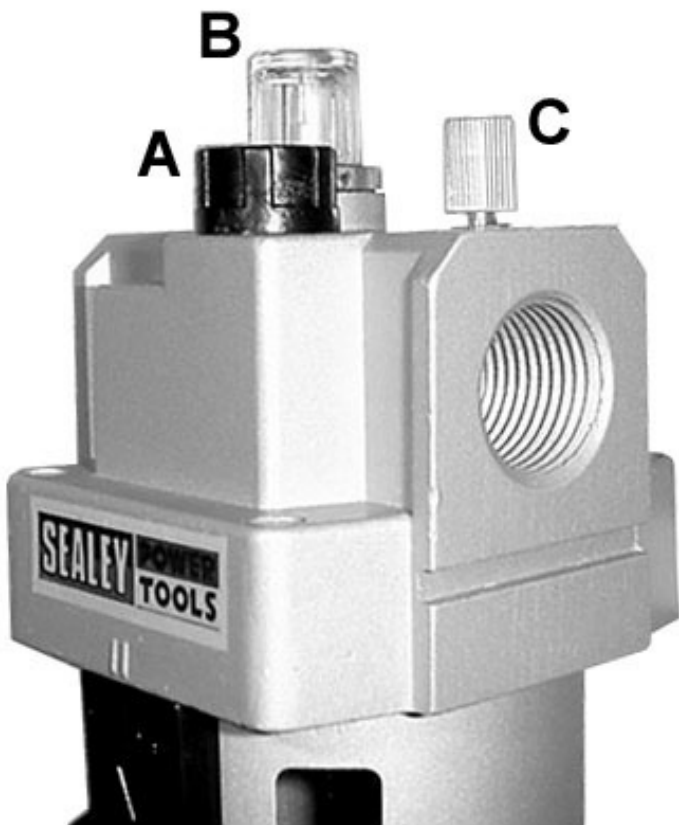

Parts Information:
**Air Filter/Regulator Auto Drain Max Airflow
 140cfm
 Model No: SA206FRAD**

Item	Part No.	Description
	SA206.B	BOWL (FILTER)
	SA206.G	GAUGE 150psi 50mm OD rear fitting
	SA206.PR	PLASTIC RING

Item	Part No.	Description
	SA206.WB1	WALL BRACKET (FILTER/REGULATOR)
	SA206.R	REGULATOR KNOB

NOTE: It is our policy to continually improve products and as such we reserve the right to alter data, specifications and component parts without prior notice.