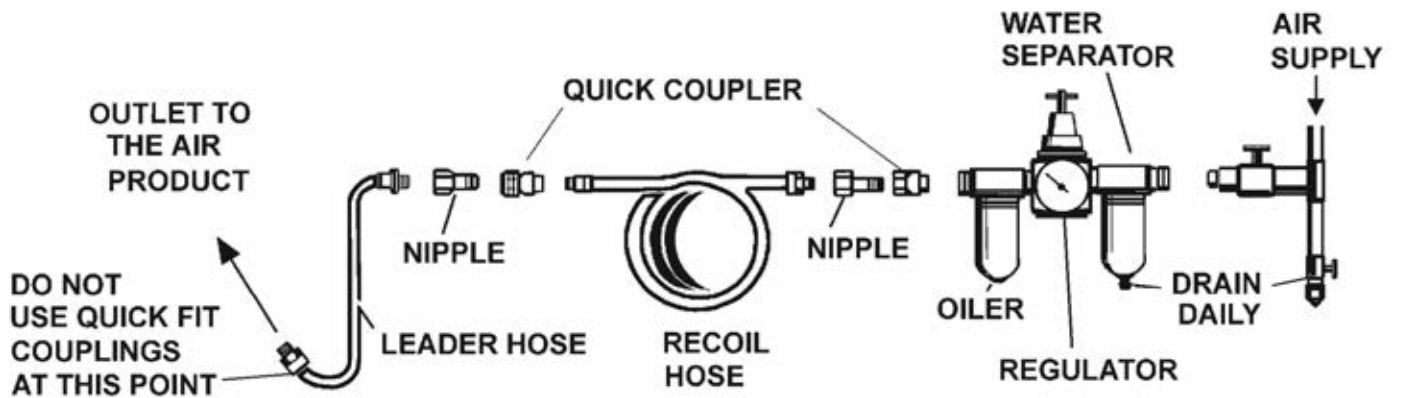

Parts Information:
**Air Filter/Regulator Auto Drain Max Airflow
 140cfm
 Model No: SA206FRAD**

Item	Part No.	Description
	SA206.B	BOWL (FILTER)
	SA206.G	GAUGE 150psi 50mm OD rear fitting
	SA206.PR	PLASTIC RING

Item	Part No.	Description
	SA206.WB1	WALL BRACKET (FILTER/REGULATOR)
	SA206.R	REGULATOR KNOB

NOTE: It is our policy to continually improve products and as such we reserve the right to alter data, specifications and component parts without prior notice.