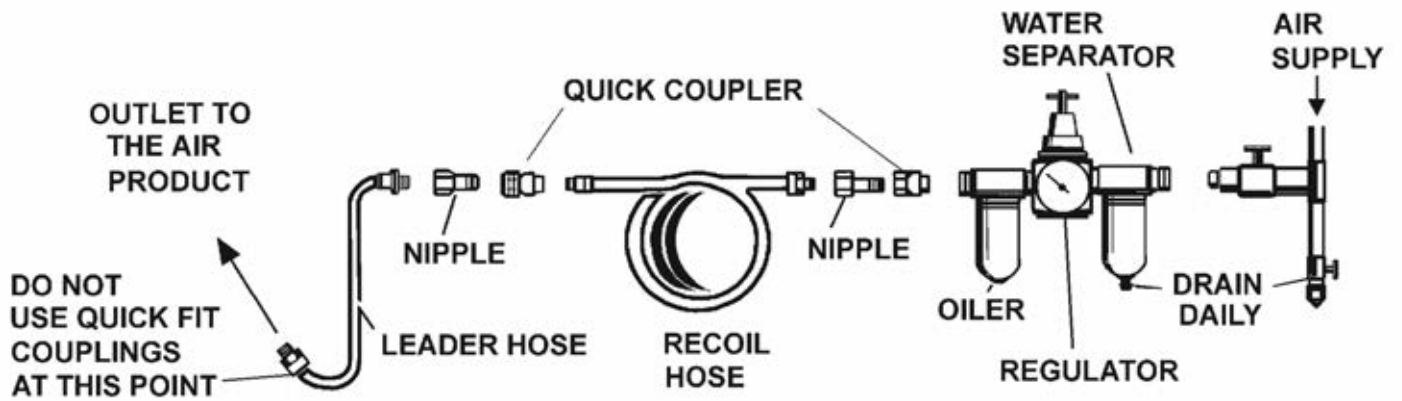

Parts Information:  
**Air Regulator Max Airflow 210cfm**  
**Model No: SA206R**

Item	Part No.	Description
	SA206.G	GAUGE 150psi 50mm OD rear fitting
	SA206.PR	PLASTIC RING

Item	Part No.	Description
	SA206.WB1	WALL BRACKET (FILTER/REGULATOR)
	SA206.R	REGULATOR KNOB