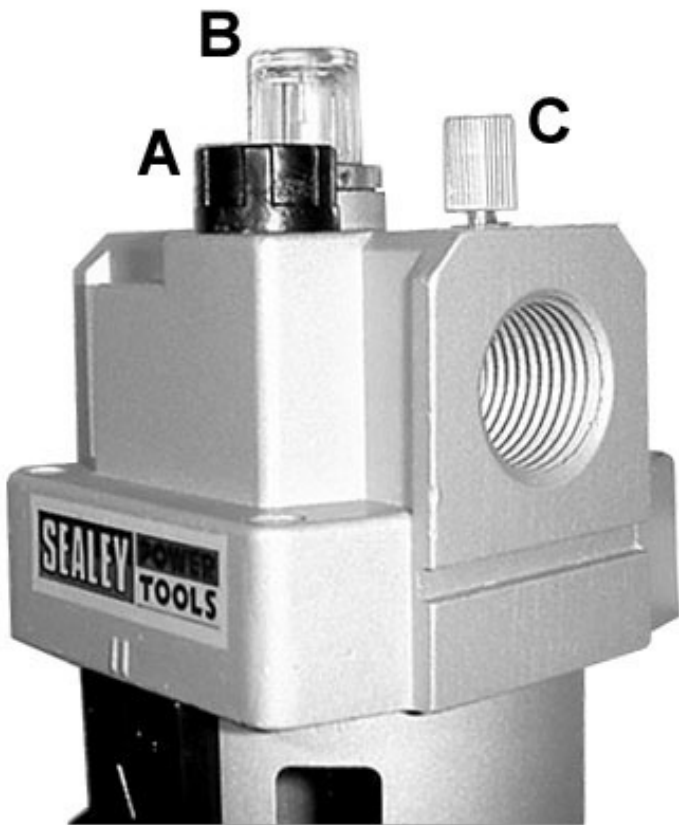

Parts Information:  
**Air Regulator Max Airflow 210cfm**  
**Model No: SA206R**

Item	Part No.	Description
	SA206.G	GAUGE 150psi 50mm OD rear fitting
	SA206.PR	PLASTIC RING

Item	Part No.	Description
	SA206.WB1	WALL BRACKET (FILTER/REGULATOR)
	SA206.R	REGULATOR KNOB