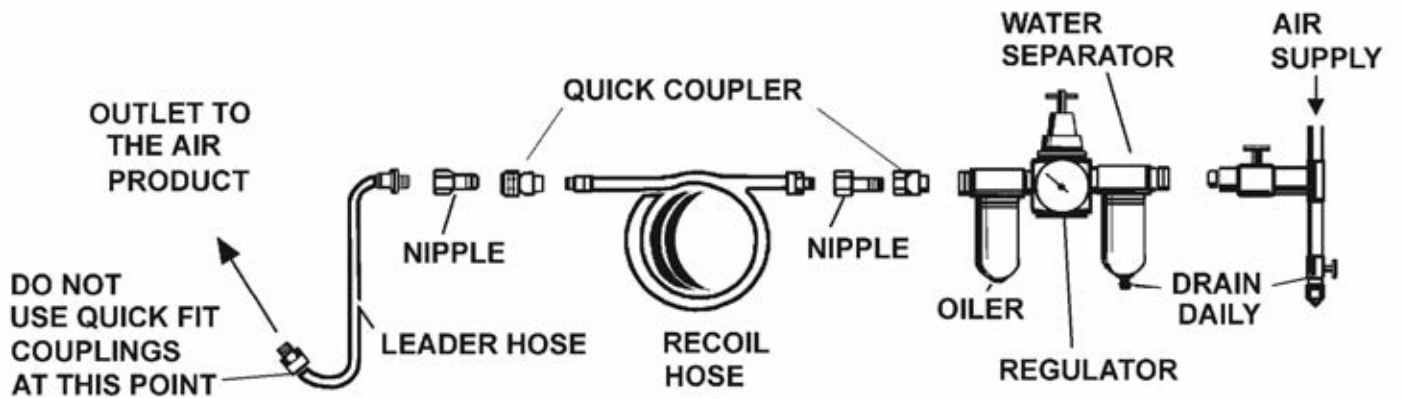

Parts Information:
Air Filter Max Airflow 140cfm
Model No: SA206F

Item	Part No.	Description
	SA206.B	BOWL (FILTER)

NOTE: It is our policy to continually improve products and as such we reserve the right to alter data, specifications and component parts without prior notice.