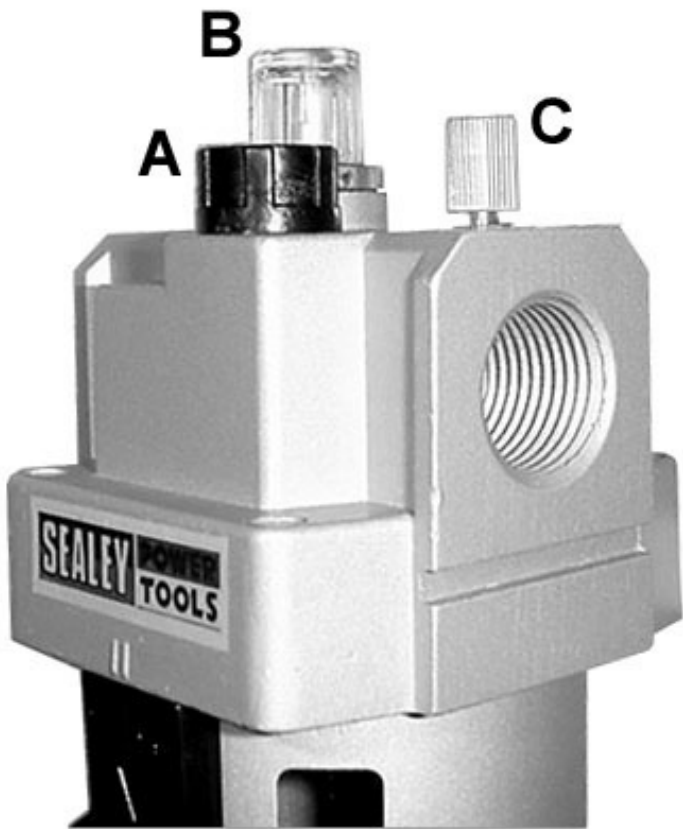

Parts Information:
Air Filter Max Airflow 140cfm
Model No: SA206F

Item	Part No.	Description
	SA206.B	BOWL (FILTER)

NOTE: It is our policy to continually improve products and as such we reserve the right to alter data, specifications and component parts without prior notice.