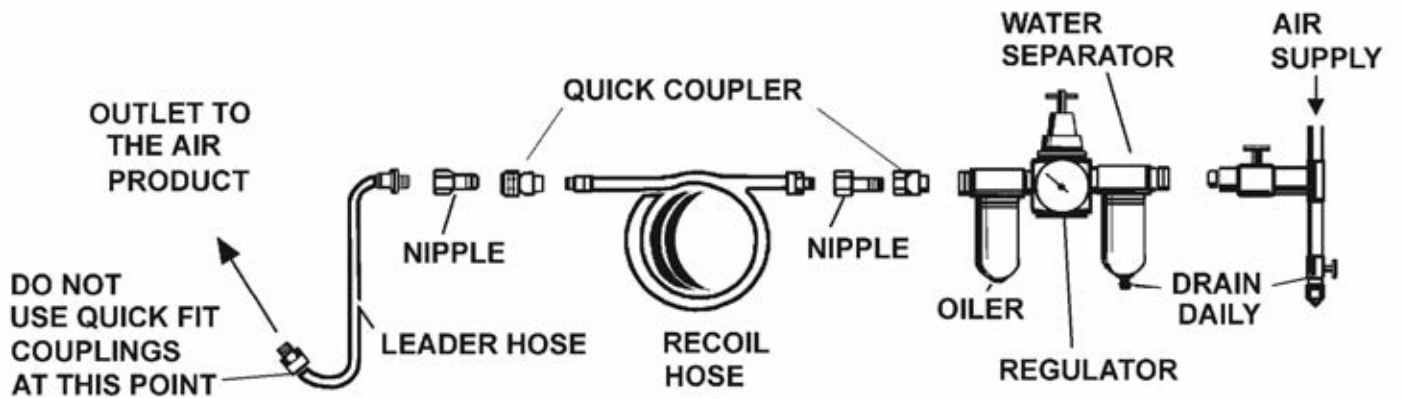

Parts Information:
Air Filter Auto Drain Max Airflow 140cfm
Model No: SA206FAD

Item	Part No.	Description
	SA206.B	BOWL (FILTER)
	SA206FAD.01	WATER CUP

Item	Part No.	Description
	SA206FAD.02	FILTER ELEMENT