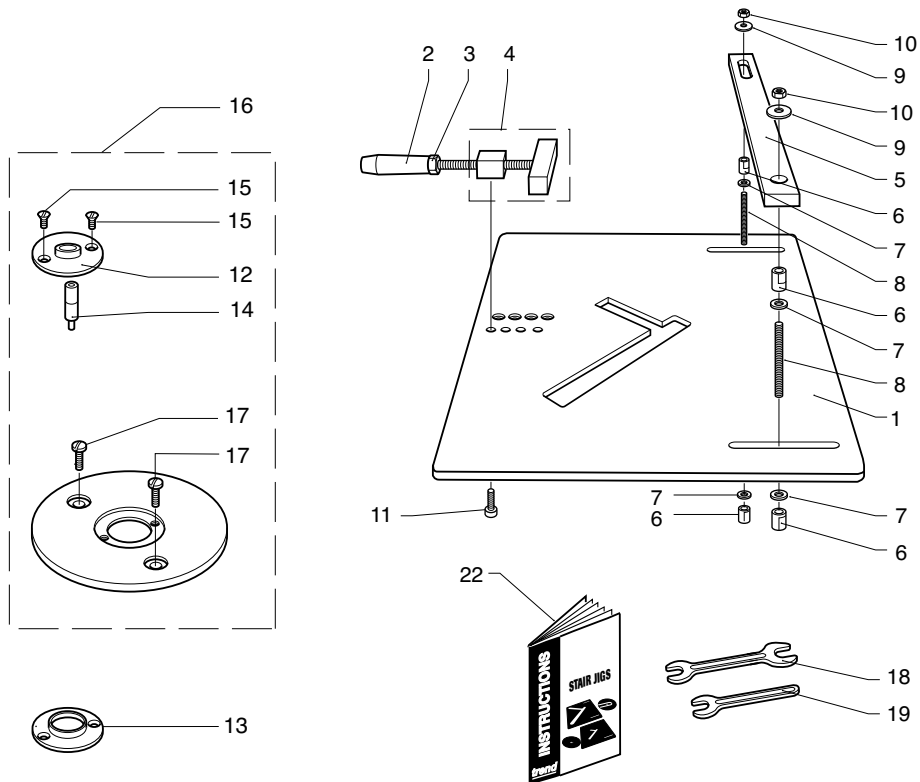

**STAIR/B - SPARE PARTS DIAGRAM**

**V4.0 01/2006**

Please use only Trend original spare parts.

<b>STAIR/B - SPARE PARTS LIST</b>			<b>V4.0 01/2006</b>
<b>No.</b>	<b>Qty.</b>	<b>Desc.</b>	<b>Ref.</b>
1	1	Main Board for STAIR/B	WP-SJB/01
2	1	Handle for Clamp Plastic M12	WP-SJ/02
3	1	Nut Hex M12	WP-NUT/12
4	1	Clamp Assembly	WP-SJ/04
5	1	Aluminium Clamp Bar	WP-SJ/05
6	4	Nut Barrel M8	WP-SJ/06
7	4	Washer M8	WP-WASH/15
8	2	Stud M8 x 75mm	WP-SJ/08
9	2	Washer M8 x 25mm	WP-WASH/17
10	2	Nut Hex M8	WP-NUT/08
11	1	Machine Screw Cheese M8 x 10mm Slot	WP-SCW/39
12	1	Line up Bush 16mm Dia.	UNI/GB16
13	1	Guide Bush 24mm Dia	GB24
14	1	Line-up Pin 1/2"	UNI/PIN/1
15	2	Machine Screw Csk 2BA x 1/4" Slot	WP-SCW/01
16	0	Circular Sub-base Complete	GB/5
17	2	Machine Screw Pan M6 x 16mm Slot	WP-SCW/27
18	1	Spanner 10mm/13mm A/F	SPAN/1013
19	1	Spanner 13mm A/F	SPAN/13
20	1	Manual	MANU/SJ