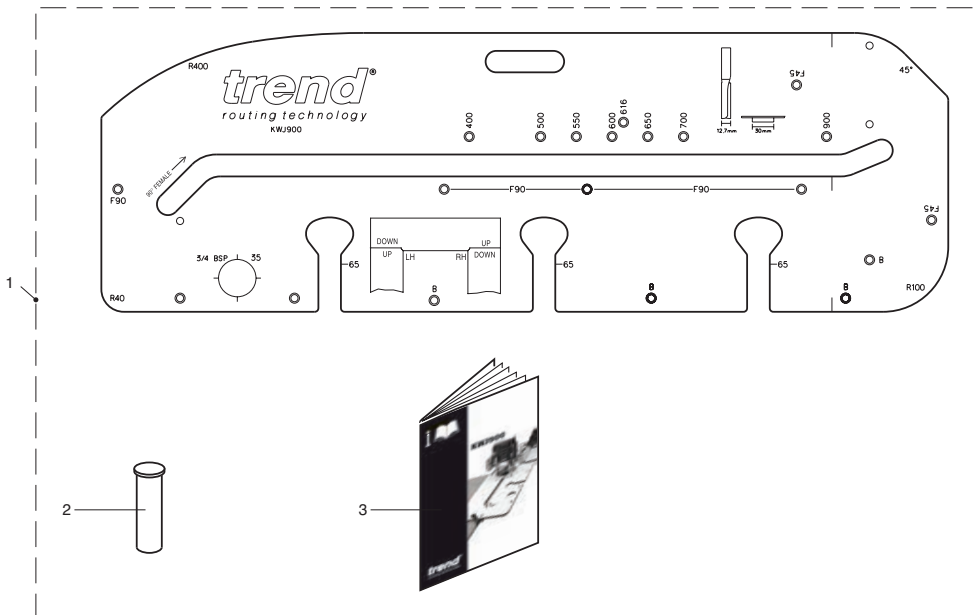

KWJ900 - SPARE PARTS DIAGRAM

v1.0 03/2005

KWJ900 - SPARE PARTS LIST			v1.0 03/2005
No.	Qty.	Desc.	Ref.
1	1	KWJ900	KWJ900
2	1	Pin 10mm Plastic (Pack of 4)	KWJ/PIN/4
3	1	Manual	MANU/KWJ900