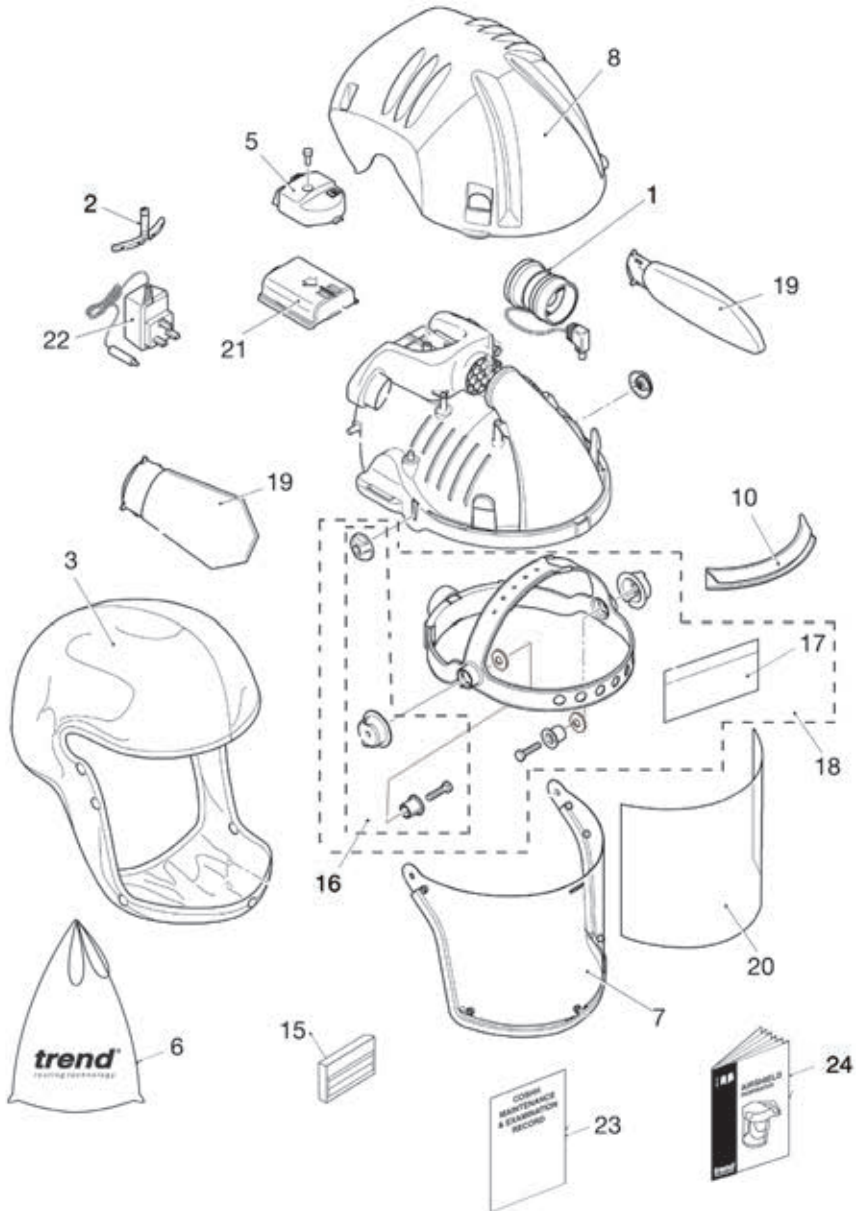

**AIR/PRO - SPARE PARTS LIST**

**V4.0 10/2016**

Please use only Trend original spare parts.

<b>AIR/PRO - SPARE PARTS LIST</b>			<b>V4.0 10/2016</b>
<b>No.</b>	<b>Qty</b>	<b>Desc.</b>	<b>Ref.</b>
1	1	Fan/Motor	WP-AIR/P/01
2	1	Airflow Indicator	WP-AIR/P/02
3	1	Head Cover & Face Seal	WP-AIR/P/03
4	-	-	-
5	1	Switch & Contact Assembly	WP-AIR/P/05
6	1	Carry Bag	WP-AIR/P/06
7	1	Visor	WP-AIR/P/07
8	1	Cover	WP-AIR/P/08
10	1	Headband Brow Comfort Pad	WP-AIR/P/10
15	1	Ear Defender Clip (Pair)	WP-AIR/P/15
16	1	Headband Fixing Kit (Pair)	WP-AIR/P/16
17	1	Headband Top Frame Crown Pad	WP-AIR/P/17
18	1	Headband Kit >10/2016	WP-AIR/P/18
19	1	TH2P Filter Pack (Pair) - PL01170-2SP	AIR/P/1
20	0	Visor Overlay - Clear (Pack of 10)	AIR/P/3C
21	1	8 Hour Battery	AIR/P/4
22	1	Charger 230V UK Plug	AIR/P/5/UK
	1	Charger 230V Aus/NZ Plug	AIR/P/5/ANZ
	1	Charger 220V Euro Plug	AIR/P/5/EURO
23	1	COSHH Record Card (UK only)	LEAF/AIR/CRC
24	1	Manual	MANU/AIR/PRO