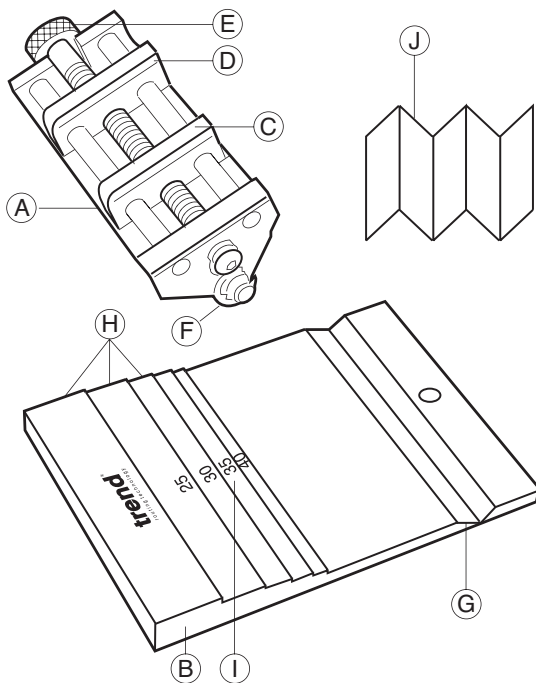

DWS/HG/SET - SPARE PARTS DIAGRAM

V1.0 12/2009

Item	Qty	Desc.	Ref. (1 off)
A	1	Diamond whetstone honing guide	DWS/HG/01
B	1	Diamond honing guide setting device	DWS/HG/02
J	1	Instruction	INST/DWS/HG