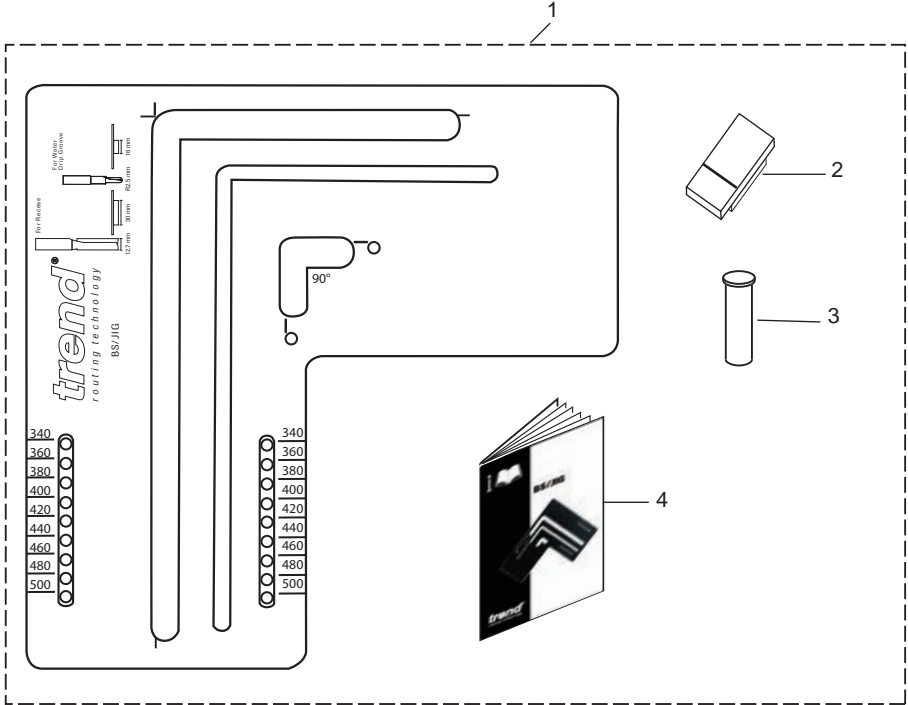

BS/JIG SPARE PARTS DIAGRAM

v1.0 03/2011

Please use only Trend original spare parts.

DG/JIG - SPARE PARTS LIST			v1.0 03/2011
No.	Qty.	Desc.	Ref.
1	1	Belfast Sink Jig	BS/JIG
2	1	Sliding Datum Block	WP-BS/01
3	1	BSJ/PIN/4 (Pack of Four)	BSJ/PIN/4
4	1	Manual	MANU/BS