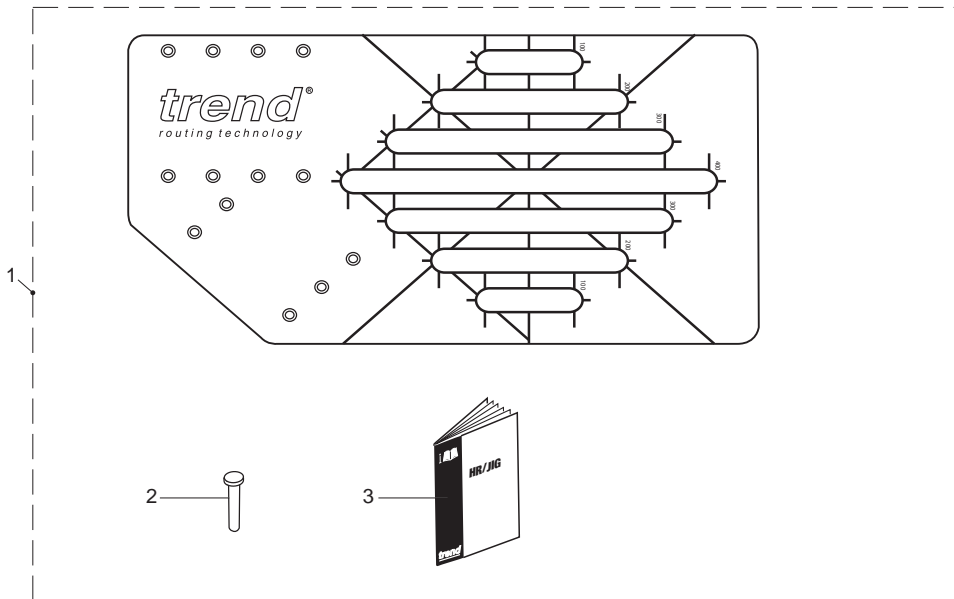

HR/JIG - SPARE PARTS DIAGRAM

v1.0 03/2014

Please use only Trend original spare parts.

HR/JIG - SPARE PARTS LIST			v1.0 03/2014
No.	Qty.	Desc.	Ref.
1	1	Hot Rod Jig	HR/JIG
2	1	Pins 10mmØ (Pack of 4)	KWJ/PIN/4
3	1	Manual	MANU/HR