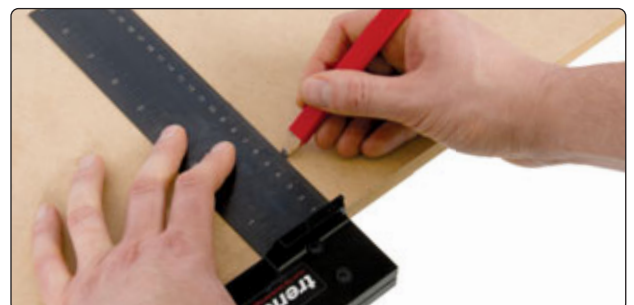

www.trend-uk.com

All prices are exclusive of VAT