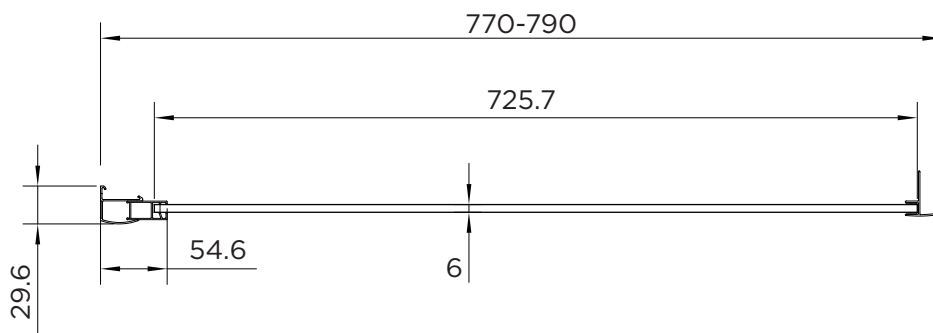

## venturi 6 SIDE PANEL

RANGE	VENTURI 6
PRODUCT	SIDE PANEL
CODE	AQ9329S
SIZE	800
PROFILE COLOUR	SILVER
GLASS THICKNESS	6mm
GLASS FINISH	CLEAR
GLASS TREATMENT	CLEAN & CLEAR™
HEIGHT	1900
ADJUSTMENT	770-790
APERTURE	N/A
GUARANTEE	LIFETIME
GLASS BS EN	EN12150-1T
CE	YES/EN14428
PROFILE MATERIAL	ALUMINUM/6463#
HANDLE MATERIAL	N/A
QUICK RELEASE ROLLERS	N/A
FIXED PANEL SIZE	725.7
MOVING PANEL SIZE	N/A
PRODUCT HAND	UNIVERSAL
PRODUCT WEIGHT	25KG
PACKAGED DIMENSIONS	1980x810x63
BARCODE	5031978044500

All measurements in mm and are nominal