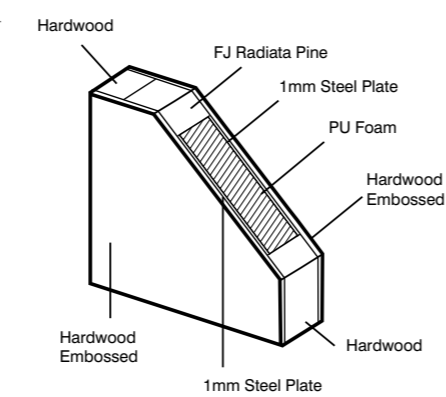

NEW

SANTANDOR SMOKED OAK

Material Composite
Glazing N/A

Size	Code
78" x 30"	EMBSANSMO30
80" x 32"	EMBSANSMO32
78" x 33"	EMBSANSMO33

NEW

PANEL EMBOSSED

BEXHILL CHARCOAL GREY

NEW