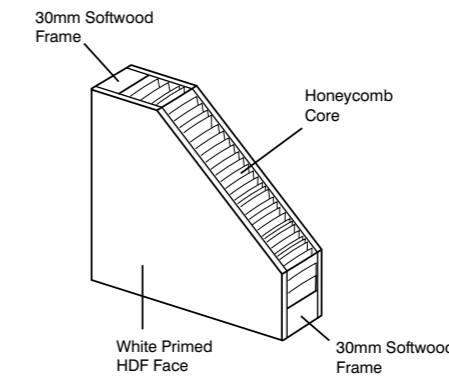

WHITE PRIMED FLUSH