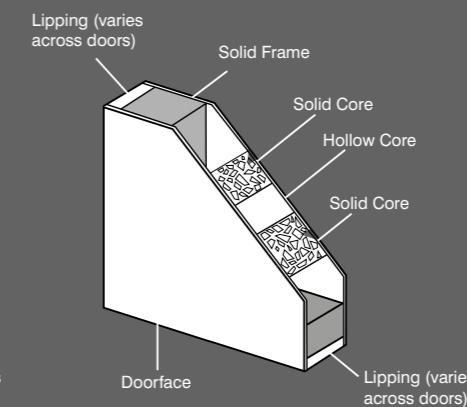

Please refer to details online at lpddoors.co.uk.

CORE TYPES

SOLID CORE

SEMI-SOLID CORE

HOLLOW CORE

Leeds Plywood & Doors Ltd
Midland Road
Leeds
LS10 2RJ

Sales Line 0113 271 5151

Fax 0113 277 2728