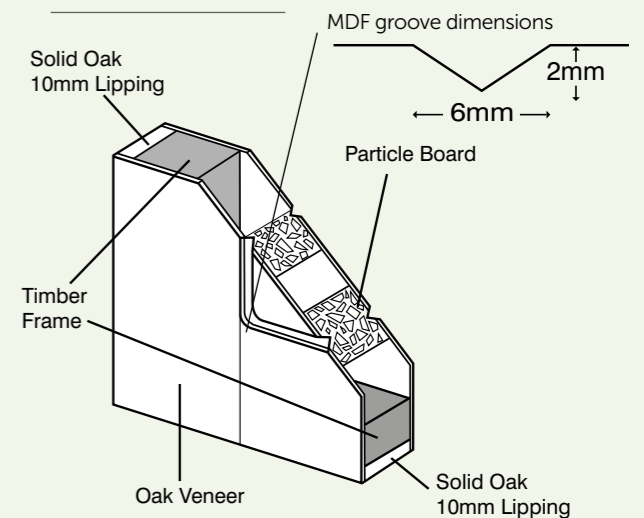

SOMERSET

NB – stated measurements could vary slightly.