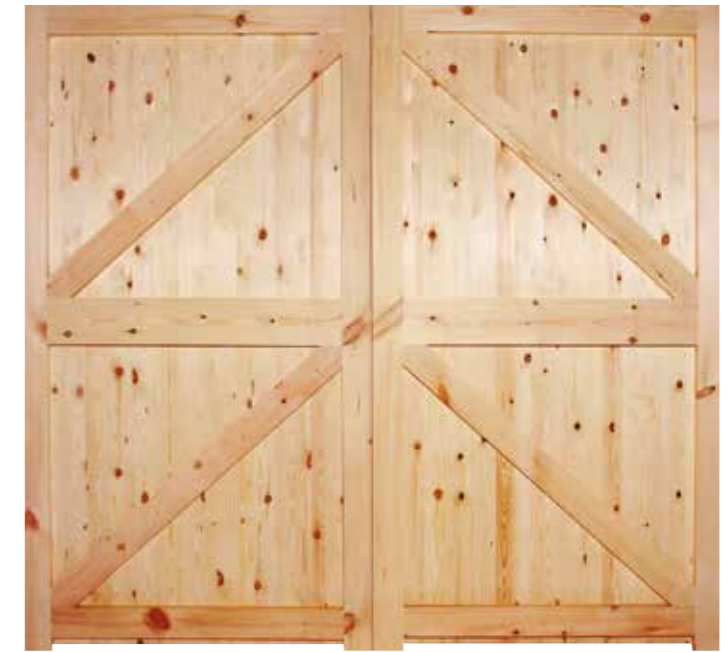

2XG

Material Redwood
Glazing Unglazed
FSC® Certified

Size	Code
78" x 30"	R2XG30
78" x 33"	R2XG33

L&B (38mm)

Material Redwood
Glazing N/A
FSC® Certified

Size	Code
78" x 24"	RLB24
78" x 27"	RLB27
78" x 30"	RLB30
80" x 32"	RLB32
78" x 33"	RLB33
78" x 36"	RLB36

*Comprising 16mm boarding and 22mm ledges and braces.

Reverse

FL&B (44mm)

Material Redwood
Glazing N/A
FSC® Certified

Size	Code
78" x 24"	RFLB24
78" x 27"	RFLB27
78" x 30"	RFLB30
80" x 32"	RFLB32
78" x 33"	RFLB33
78" x 36"	RFLB36

*Comprising 13.5mm boarding.

Reverse

FL&B GARAGE DOOR (44mm)

Reverse

Material Redwood
FSC® Certified

Size	Code
78" x 84"	RGARFLB6670
84" x 84"	RGARFLB67070

600 GATE (42mm)

Material Redwood
FSC® Certified

Size	Code
36" x 36"	RGATE3636
36" x 42"	RGATE3642
36" x 48"	RGATE3648
42" x 36"	RGATE4236
42" x 42"	RGATE4242

Reverse