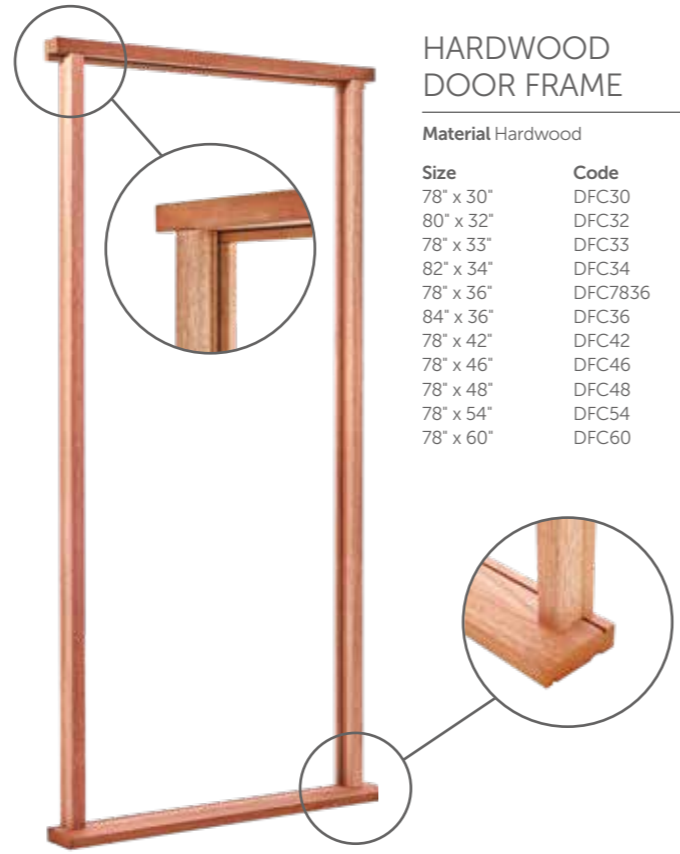

HARDWOOD DOOR FRAME

Material Hardwood
Size
78" x 30" DFC30
80" x 32" DFC32
78" x 33" DFC33
82" x 34" DFC34
78" x 36" DFC7836
84" x 36" DFC36
78" x 42" DFC42
78" x 46" DFC46
78" x 48" DFC48
78" x 54" DFC54
78" x 60" DFC60