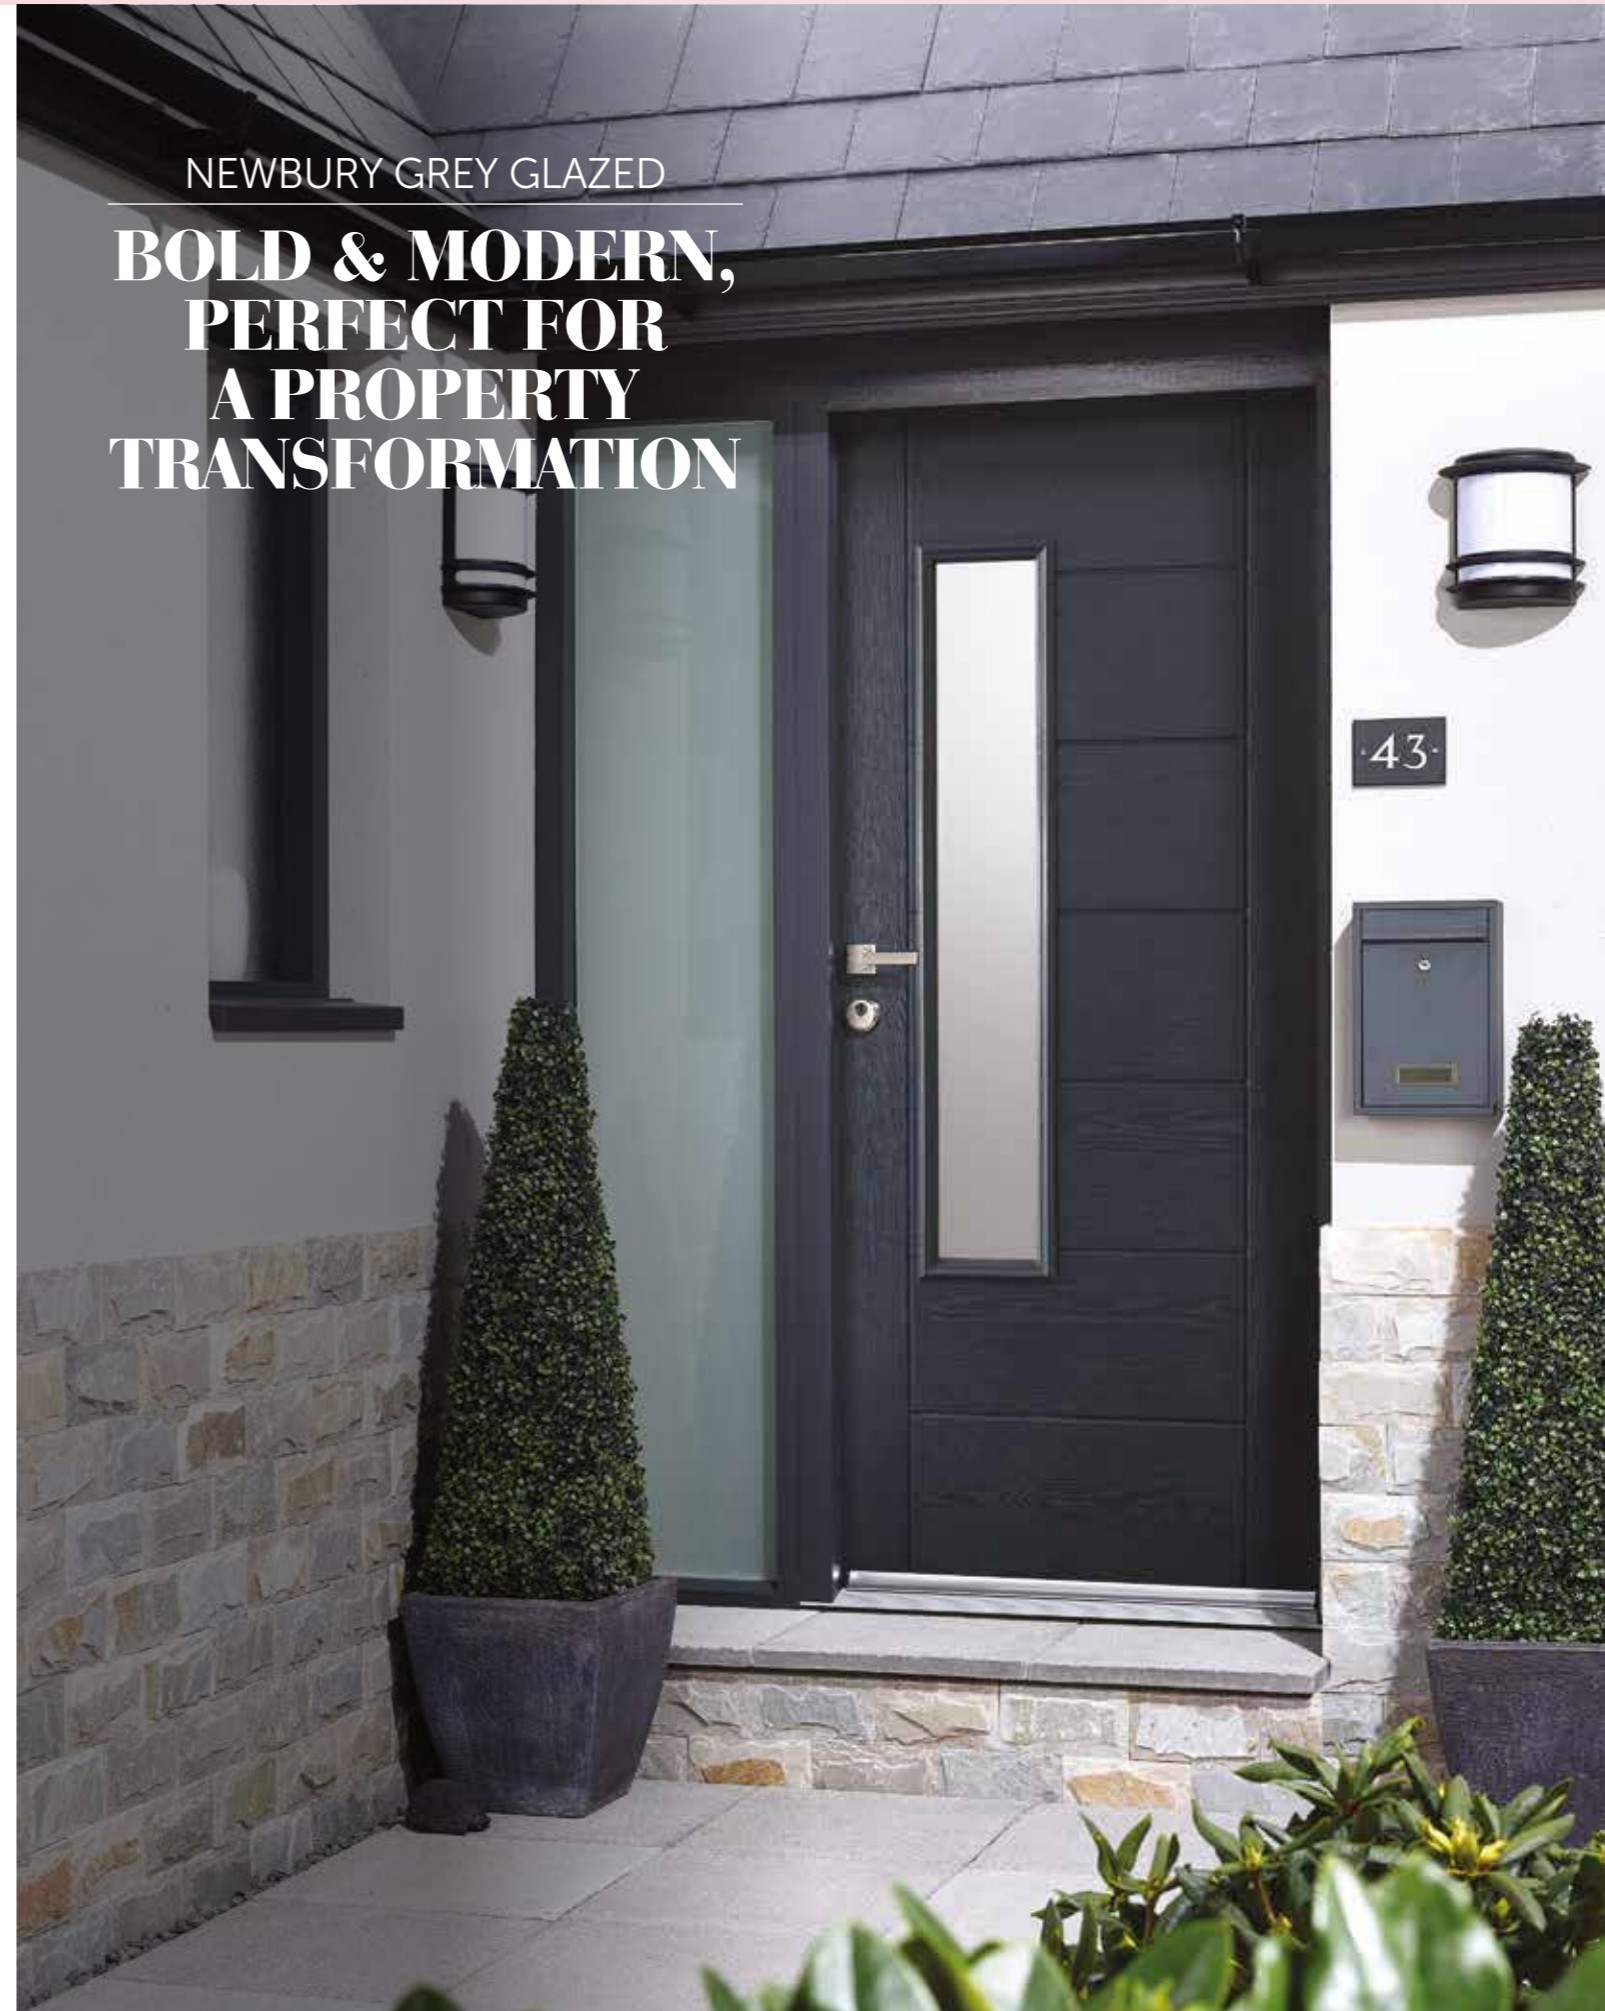

Size 2032 x 356mm Code GRPGRESLFRO

All our GRP doors can be trimmed by 25mm on all edges.

NEWBURY GREY GLAZED
**BOLD & MODERN,
PERFECT FOR
A PROPERTY
TRANSFORMATION**

EXTERNAL

TIMBER COMPOSITE COLLECTION

Modern, embossed doors, perfect
for adding a contemporary finish
to your home.