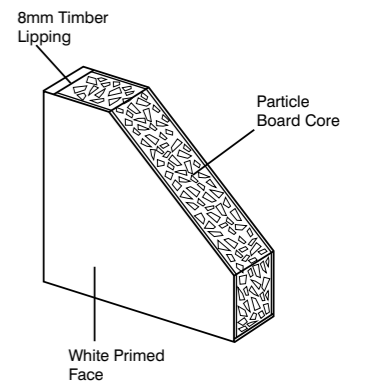

WHITE PRIMED FLUSH (FD30)