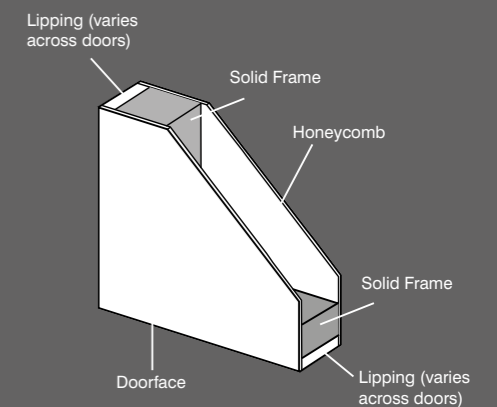

Please refer to details online at lpddoors.co.uk.

CORE TYPES

SOLID CORE

SEMI-SOLID CORE

HOLLOW CORE

Leeds Plywood & Doors Ltd
Midland Road
Leeds
LS10 2RJ

Sales Line 0113 271 5151

Fax 0113 277 2728