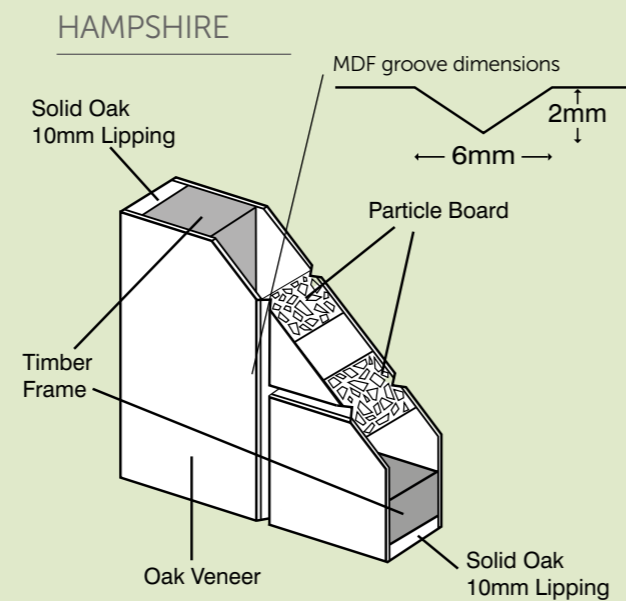

Size	Code
78" x 27"	EDMOAKCG27
78" x 30"	EDMOAKCG30
78" x 33"	EDMOAKCG33

EDMONTON

ALTERNATING VENEER DIRECTION CREATES INTEREST THROUGH SUBTLE STYLE

CARINI

HAMPSHIRE

NB – stated measurements could vary slightly.