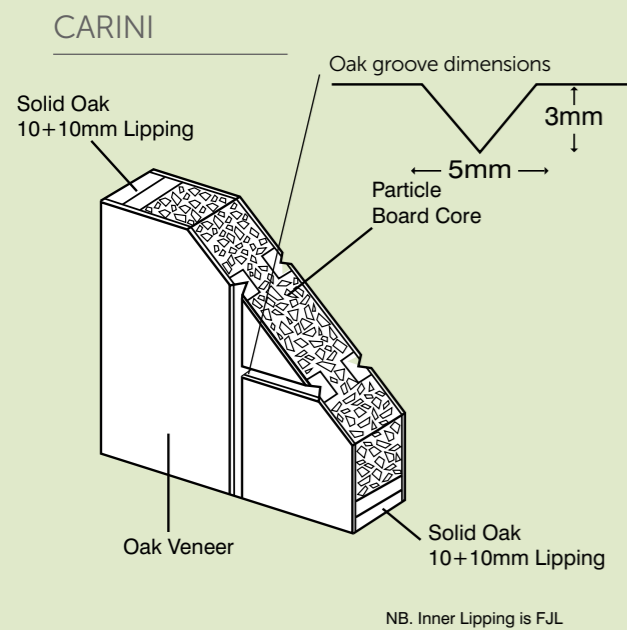

Size	Code
78" x 27"	EDMOAKCG27
78" x 30"	EDMOAKCG30
78" x 33"	EDMOAKCG33

EDMONTON

ALTERNATING VENEER DIRECTION CREATES INTEREST THROUGH SUBTLE STYLE

CARINI

HAMPSHIRE

NB – stated measurements could vary slightly.