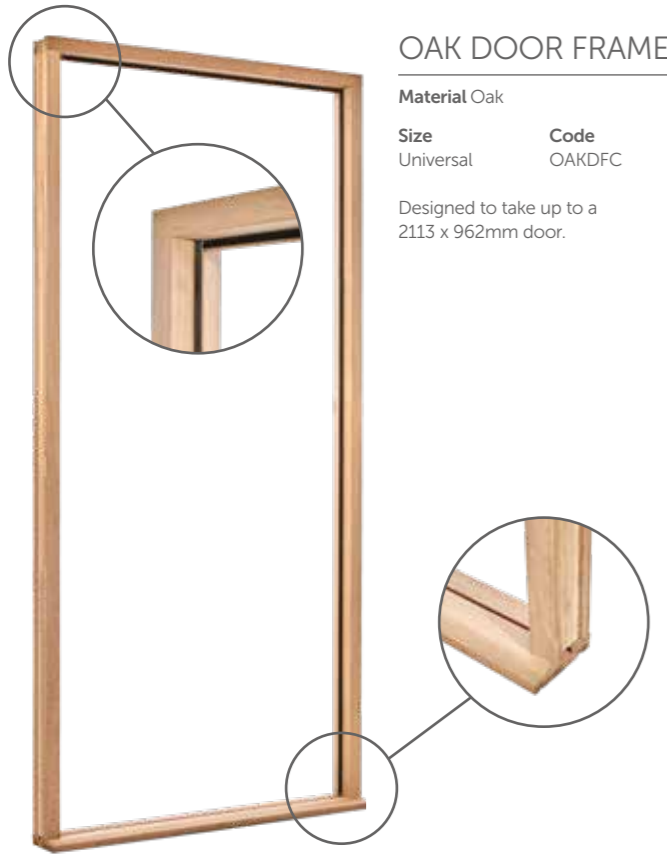

EXTERNAL ACCESSORIES

LPD offers a wide range of external door accessories to suit your needs, in both oak and hardwood. Easy to put together, these are designed to match our external range.

OAK DOOR FRAME

Material Oak
Size Universal
Code OAKDFC

Designed to take up to a 2113 x 962mm door.