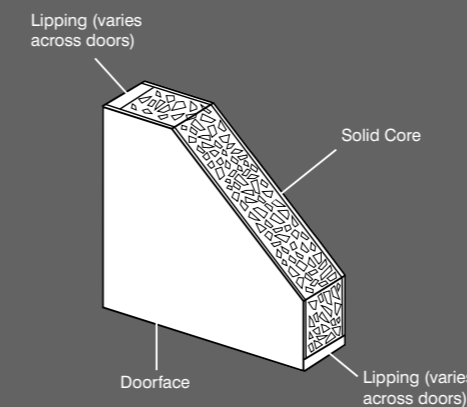

Please refer to details online at lpddoors.co.uk.

CORE TYPES

SOLID CORE

SEMI-SOLID CORE

HOLLOW CORE

Leeds Plywood & Doors Ltd
Midland Road
Leeds
LS10 2RJ

Sales Line 0113 271 5151

Fax 0113 277 2728