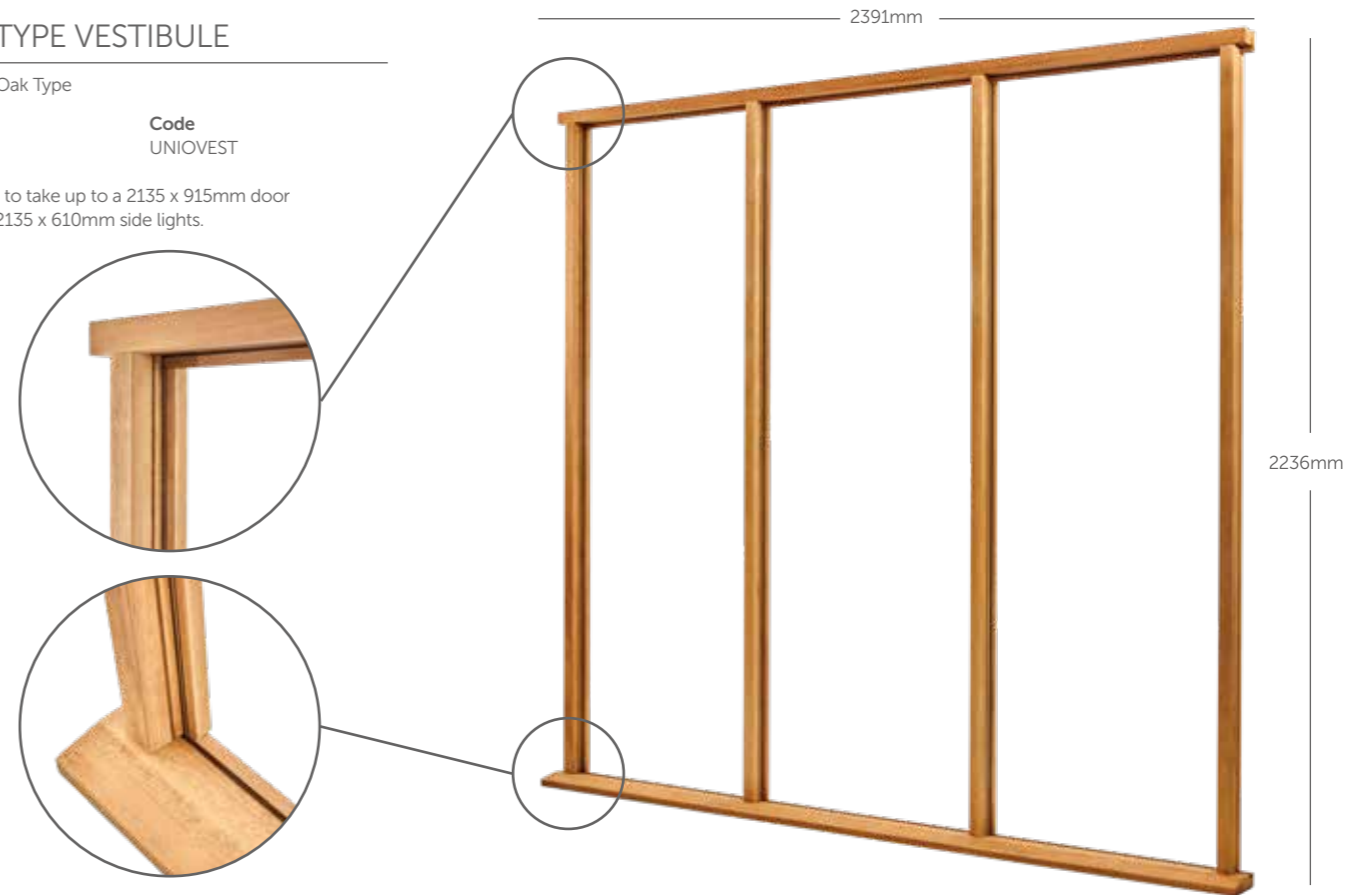

OAK TYPE VESTIBULE

Material Oak Type
Size Universal
Code UNIOVEST

Designed to take up to a 2135 x 915mm door and two 2135 x 610mm side lights.

HARDWOOD VESTIBULE

Material Hardwood
Size Universal
Code UNIVEST