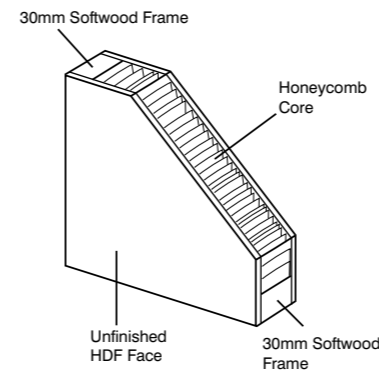

RICHMOND CLEAR PINE UNGLAZED HALF DOOR

Material Clear Pine
Core Solid
Glazing Unglazed

Size	Code
78" x 15"	CPRIC15
78" x 18"	CPRIC18
78" x 21"	CPRIC21

2 PANEL CLEAR PINE HALF DOOR

Material Clear Pine
Core Solid
Glazing N/A

Size	Code
78" x 15"	CP2P15
78" x 18"	CP2P18
78" x 21"	CP2P21

4 PANEL CLEAR PINE

Material Clear Pine
Core Solid
Glazing N/A

Size	Code
78" x 24"	CP4P24
78" x 27"	CP4P27
78" x 28"	CP4P28
78" x 30"	CP4P30
80" x 32"	CP4P32
78" x 33"	CP4P33

OAK FLUSH

Material Pre-finished Oak
Core Hollow*
Glazing N/A

Size	Code
78" x 18"	FLUOAK18
78" x 21"	FLUOAK21
78" x 24"	FLUOAK24
78" x 27"	FLUOAK27
78" x 30"	FLUOAK30
78" x 33"	FLUOAK33
2040 x 626mm	FLUOAK626
2040 x 726mm	FLUOAK726
2040 x 826mm	FLUOAK826
2040 x 926mm	FLUOAK926
78" x 27"	FLUOAKFD27
78" x 30"	FLUOAKFD30
78" x 33"	FLUOAKFD33
2040 x 726mm	FLUOAKFD726
2040 x 826mm	FLUOAKFD826
2040 x 926mm	FLUOAKFD926

*FD30's supplied solid core.

WALNUT FLUSH

Material Pre-finished Walnut
Core Hollow*
Glazing N/A

Size	Code
78" x 18"	FLUWAL18
78" x 21"	FLUWAL21
78" x 24"	FLUWAL24
78" x 27"	FLUWAL27
78" x 30"	FLUWAL30
78" x 33"	FLUWAL33
2040 x 626mm	FLUWAL626
2040 x 726mm	FLUWAL726
2040 x 826mm	FLUWAL826
2040 x 926mm	FLUWAL926
78" x 27"	FLUWALFD27
78" x 30"	FLUWALFD30
78" x 33"	FLUWALFD33
2040 x 726mm	FLUWALFD726
2040 x 826mm	FLUWALFD826
2040 x 926mm	FLUWALFD926

*FD30's supplied solid core.

WHITE PRIMED FLUSH

Material White Primed
Core Hollow*
Glazing N/A

Size	Code
78" x 21"	WPFLU21
78" x 24"	WPFLU24
78" x 27"	WPFLU27
78" x 30"	WPFLU30
78" x 33"	WPFLU33
2040 x 626mm	WPFLU626
2040 x 726mm	WPFLU726
2040 x 826mm	WPFLU826
78" x 27"	WPF27
78" x 30"	WPF30
78" x 33"	WPF33
2040 x 626mm	WPF626
2040 x 726mm	WPF726
2040 x 826mm	WPF826

*FD30's supplied solid core.

RICHMOND CLEAR PINE UNGLAZED