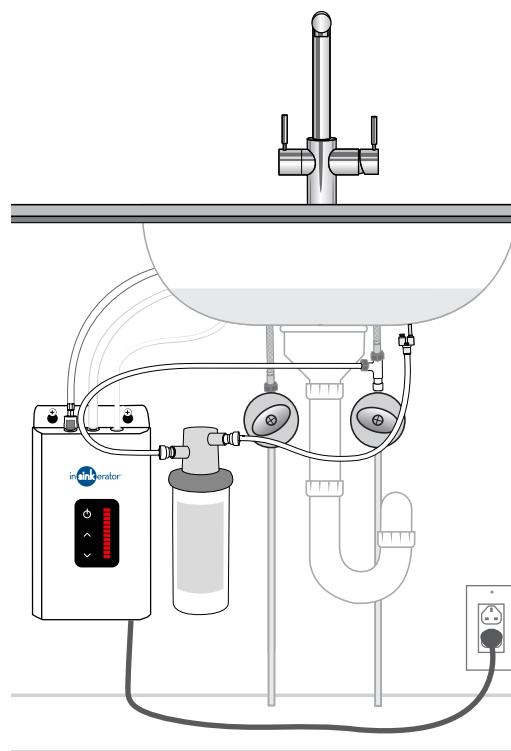

### Dimensions

Stainless Steel Tank dispenses filtered steaming hot water instantly.

### Specifications

Capacity	2.5 litre stainless steel tank
Electrical	220-240 volts, A.C., 1300 watts, 5.7 amp heating element with grounded plug. Standby Energy Usage with max temperature: 19,4 W
Thermostat	Electronic adjustable from 88°C to 99°C (factory pre-set at 96°C)
Insulation	Meets U.L. 94HF-1 flammability specification
Recommended Supply Pressure	1.7-8.6 bar
Shipping Weight	Approximately 2.7 kg Tank, 4.7 kg w/filtration system

### Features

- 2.5 litre stainless steel tank
- Features a digital adjustable dial that allows you to set you water temperature in tank between 88° and 99°
- Comes with Tank/Filter/ Installation Pack
- Maintains the precise temperature setting  $\pm 1^{\circ}\text{C}$
- Tool-free tank connections and dry start protection to ease installation
- 220-240 volts, 1300 watts, 5.7 amps
- For use with InSinkErator instant hot water taps, integrated faucets and filtration systems
- Unit not for commercial/ industrial use

Instant hot water tap(s) shall be equipped with an InSinkErator NXTF stainless steel tank with filtration, adjustable internal water temperature from 88°C to 99°C with self-closing hot valve.

Europe	United Kingdom
PRODUCT CODE	
45094A	45094
EAN CODE	
050375020905	050375020899
TYPE OF PLUG INCLUDED	
Schuko	UK plug