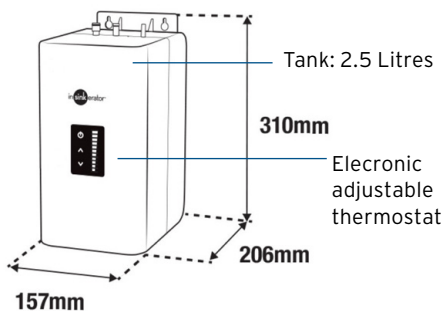

Dimensions

Stainless Steel Tank dispenses filtered steaming hot water instantly.