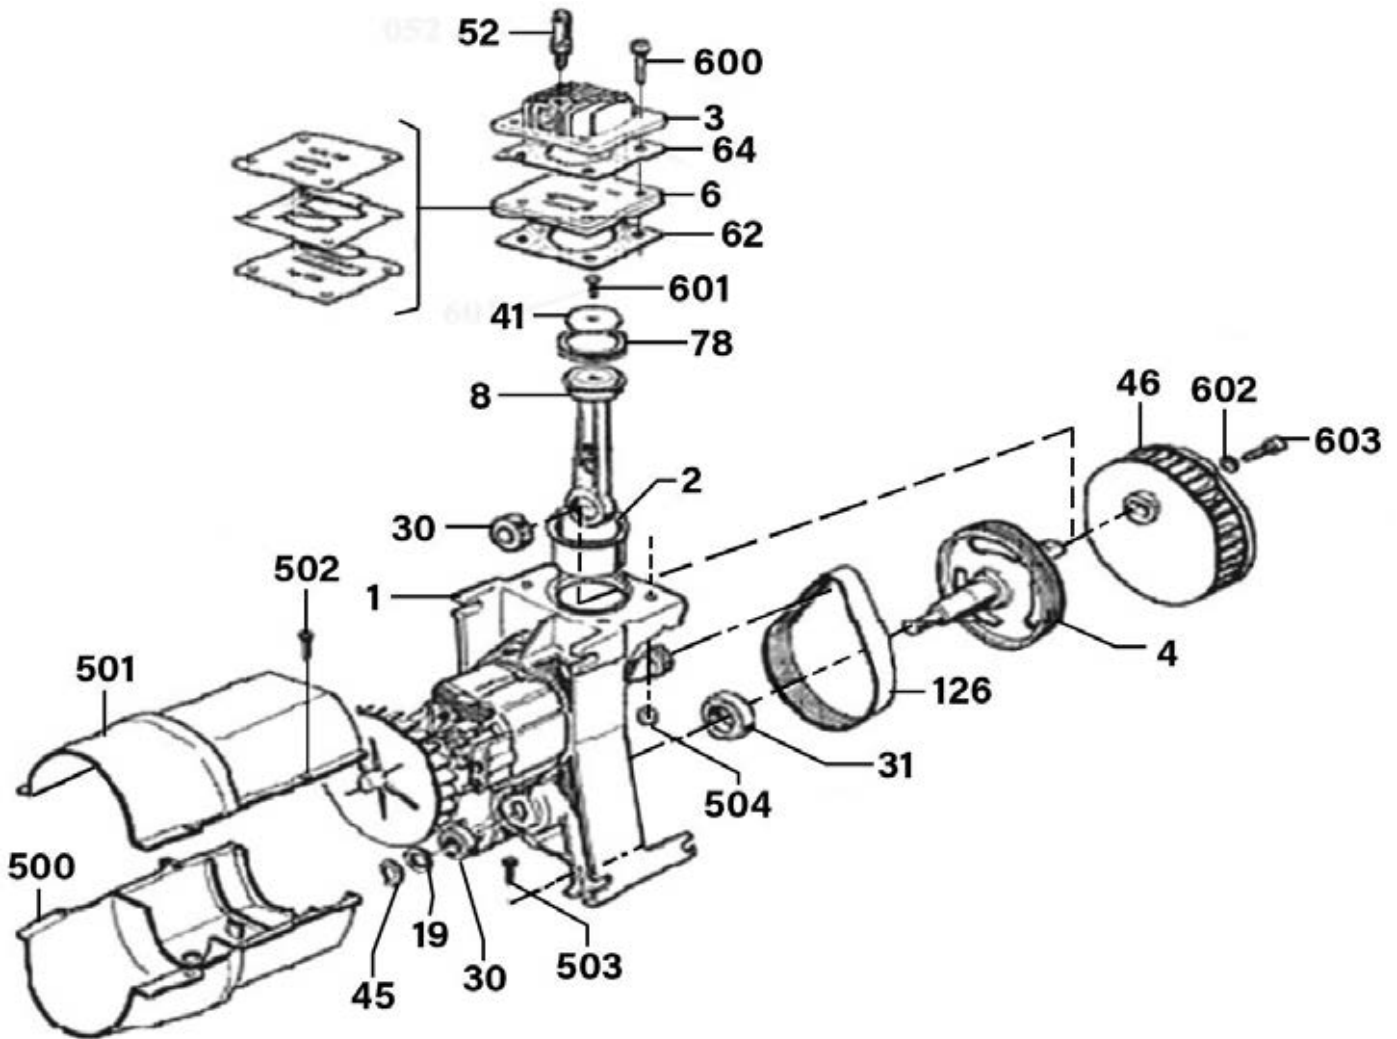

Item	Part No.	Description
49	SAC833030D	Plastic Cover
105	SAC9412842	Non Return Valve
106	SAC9047073	Coupling Body 1/4"bsp Male
107	SAC9047051	Drain Valve 1/4"bsp Male (Ball Valve Type)
108	SAC9051116	Pressure Reducer
109	SAC9052092	Gauge 180psi, 40mm od, Rear Fitting
110	SAC4101062	Safety Valve 1/4"bsp 8bar
112	SAC9050336	Elbow 10mm
112a	SAC9412469	Elbow 1/4"bsp Male- 10mm Pipe

Item	Part No.	Description
116	SAC9038001	Handle Plug
131	SAC9063090	Pressure Switch 16amp 12bar 175psi
132	SAC9065673	Power Cord
134	SAC9065302	Motor Cord
145	SAC9412619	Sending Pipe
145a	SAC9412466	Sending Pipe
300	SAC9420071	Wheel Kit, Pair Fixed, c/w Axle + Fixings (D:122 W:25 B:12)
301	SAC9413254033	Tank 24ltr

Parts Information:
Air Compressor 24L Belt Drive 1.5hp Oil Free
Model No: SAC02415

Item	Part No.	Description
1	SAC9416073	Kit Crankcase/Motor (35mm Long)
2	SACA631010	Cylinder
3	SACA661406	Head
4	SACA661202	Crankshaft
6	SACA640050	Valve Plate Set
8	SAC9429010	Conrod/Piston Ass'y
30	B/6001-2RS	Bearing
31	B/6203ZZ	Bearing
41	SACA610300	Conrod Cover
45	SAC9411137	External Circlip 13.6mm ID
46	SAC9038161	Fan
52	SAC9050351	Valve
62	SACA650300	Gasket, Cylinder
64	SAC9415052	Head Plate Gasket

Item	Part No.	Description
78	SAC9040019	Seal For Conrod SP200
126	SAC9075047	Belt, Toothed (PJ307)
500	SAC9038353	Lower Cover For Motor
501	SAC9038360	Upper Cover For Motor
502	SAC9142591	Rd Head S/T Screw M4 X 12
503	SAC9115011	Screw
504	SAC9122331	Nut
600	SAC9101556	Left Hand Thread Socket Cap Bolt M5 x 16mm Black
601	SAC9011004	Screw (M5x16)
602	SAC9131654	Washer
603	SAC9101055	Screw (5x16)
--	SAC9612181	Carbon Brush (Pair) (Not Shown)
--	FWM12.S	Flat Washer M12 Zinc
--	SAC9434C57	MPK Piston Ring Kit (Not Shown)