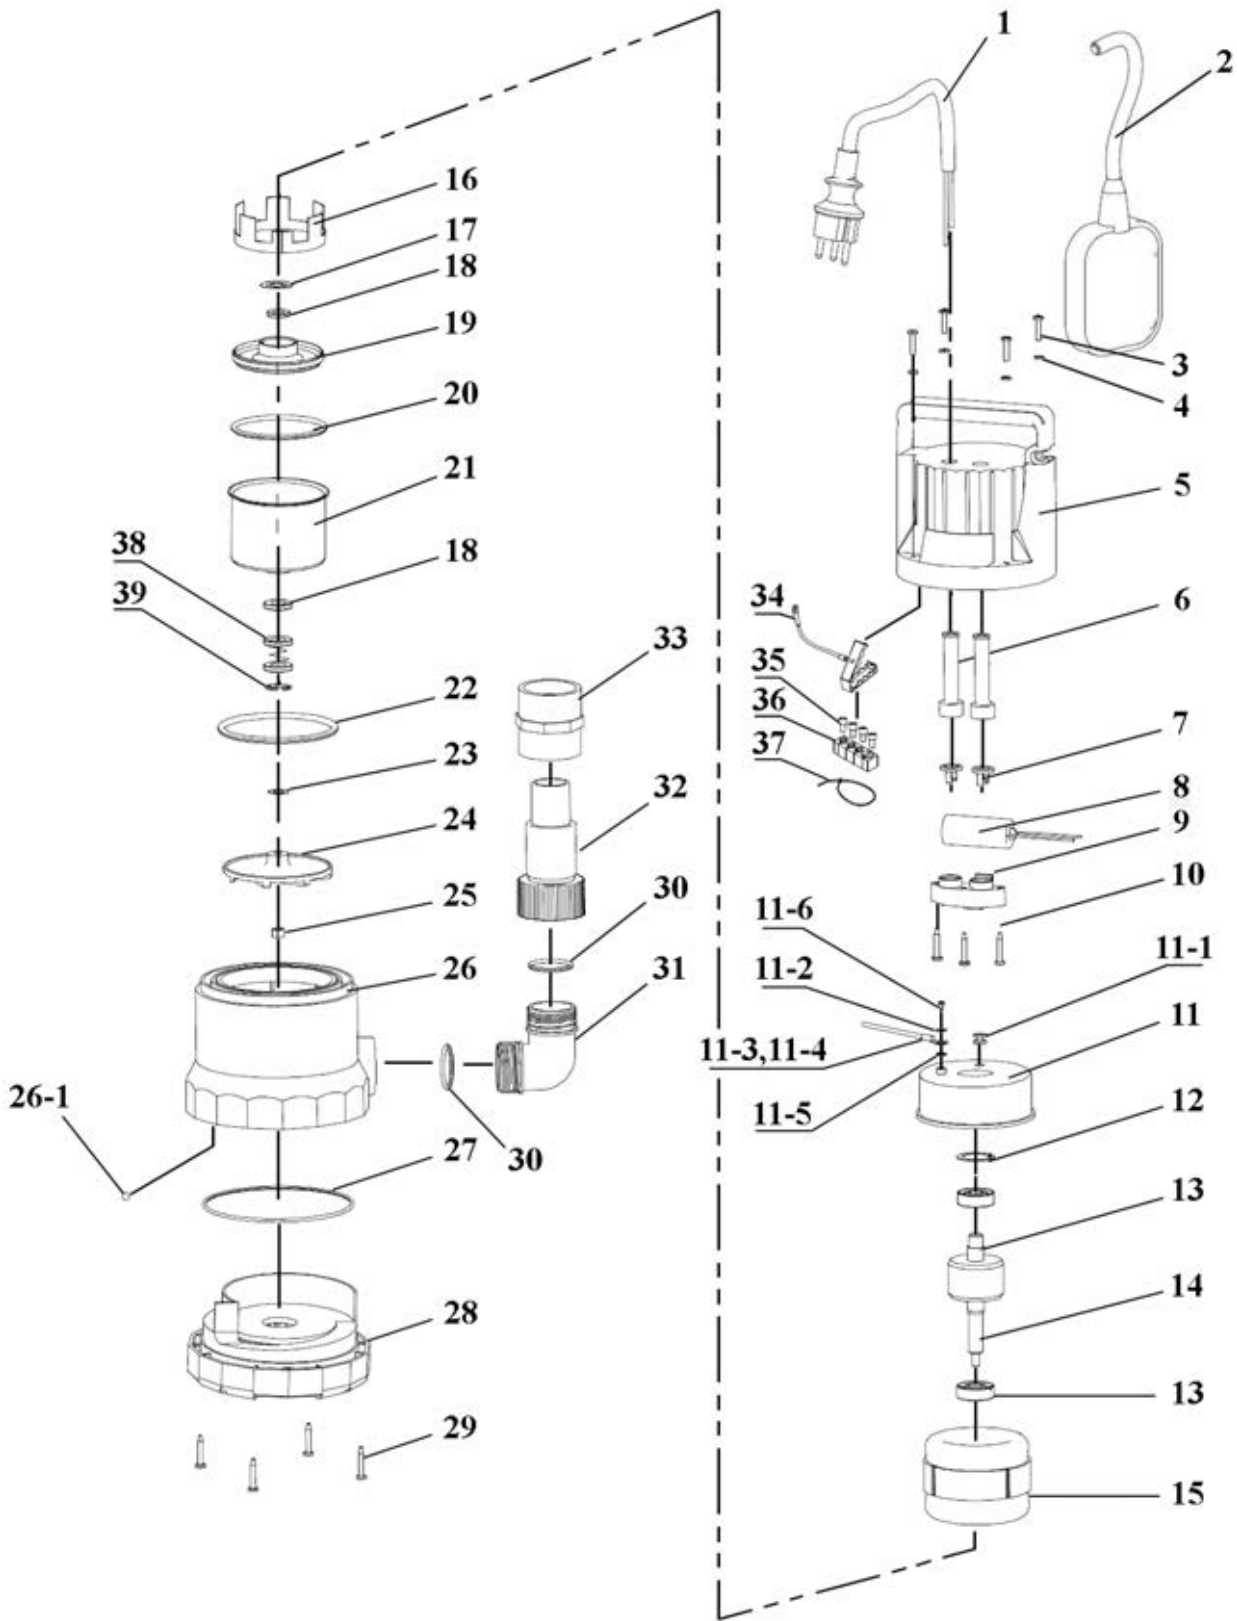

Parts Information:  
Submersible Water Pump Automatic  
250ltr/min 230V  
Model No: WPC250A

**NOTE:** It is our policy to continually improve products and as such we reserve the right to alter data, specifications and component parts without prior notice.

01284 757500

01284 703534

sales@sealey.co.uk

www.sealey.co.uk

Parts Information:  
**Submersible Water Pump Automatic**  
**250ltr/min 230V**  
**Model No: WPC250A**

1	WP08701001	POWER CABLE
2	WPC250A.02	FLOAT SWITCH
3	WPC250.02	RD HEAD S/T SCREW M4X22
4	FWM4.S	FLAT WASHER M4 SINGLE
5	WPC250.04	REAR PUMP HOUSING
--	WPC250.04-1	HANDLE COVER (NOT SHOWN)
--	WPD235AV2.05B	REAR PUMP HOUSING (NOT SHOWN)
6	WP05201036	CABLE SHEATH
7	WP05602008	CABLE BUCKLE
8	WPC250.08	CAPACITOR 16uF
9	WP05501001	CABLE GRIP
10	WP07802018	SELF-TAPPING SCREW
11	WP02602004	ALUMINUM REAR COVER
11.1	WP05202003	WIRE SHEATH
11.2	WPC250.11-2	WASHER
11.3	WP08601010	WIRE
11.4	WP04102006	PLATE
11.5	WPC250.11-5	WASHER
11.6	WP818	SCREW M4X8
12	WP03801001	WAVE WASHER
13	B/6201ZZ	BEARING 6201ZZ
14	WPC250.14	ROTOR
15	WPC250.15	STATOR
16	WPC250.16	BUSHING
17	WP03802023	WASHER
18	WPC250.18	SEAL

Item	Part No.	Description
19	WP04204001	ALUMINUM BUSHING
20	WPC250.20	O-RING
21	WPC250.21	FRONT COVER
22	WPC250.22	O-RING
23	WPC250.23	ADJUSTABLE WASHER
--	WPC250.23-1	ADJUSTABLE WASHER (NOT SHOWN)
24	WPC250.24	IMPELLER
25	NLN8.S	NYLOC NUT M8 ZINC DIN 985 (SINGLE)
26	WPC250.26	PUMP BODY
--	WP3086	STEEL BALL (NOT SHOWN)
27	WPC250.27	O-RING
28	WPC250.28	BASE
29	WPC100.V2-16	RD HEAD S/T SCREW M4X30
30	WPC250.30	O-RING
31	WPC250.31	ELBOW
32	WPC250.32	OUTLET CONNECTOR
33	WPC250.33	FLEXIBLE CONNECTOR
34	WP04105006	GROUND COVER
35	WP04101001	NYLON SAFETY PRESS LINE CAP
--	WP04101003	NYLON SAFETY PRESS LINE CAP (NOT SHOWN)
36	WP03203012	RUBBER CLIP
37	WP08501001	CABLE TIE
38	WP06101007	MECHANICAL SEAL
39	WPC250.39	BLOCK