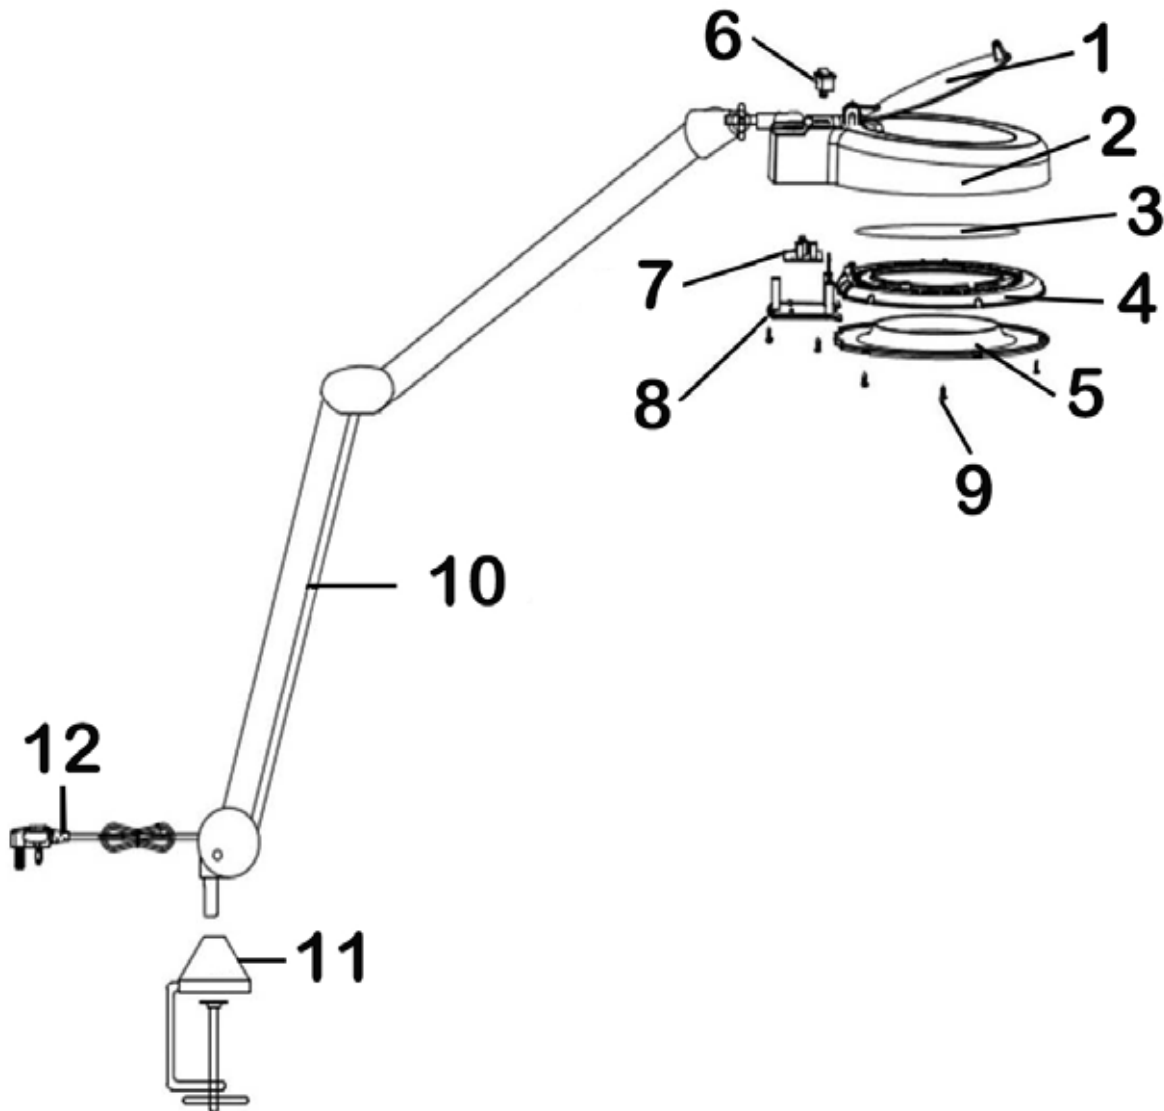

Parts Information:
Bench Mounting Magnifying Work Light
48SMD LED 230V
Model No:WL483D

Item	Part No.	Description
1	WL483D.01	Lens Cap
2	WL483D.02	Upper Frame
3	WL483D.03	Lens
4	WL483D.04	Led Board
5	WL483D.05	Diffuser
6	WL483D.06	Switch

Item	Part No.	Description
7	WL483D.07	PCB
8	WL483D.08	Switch Holder, Bottom
9	WL483D.09	Screw
10	WL483D.10	Swing Arm
11	WL483D.11	G-Clamp Assembly
12	WL483D.12	Plug & Cable

NOTE: It is our policy to continually improve products and as such we reserve the right to alter data, specifications and component parts without prior notice. There may be alternative versions of this product, please contact us should you require this information.