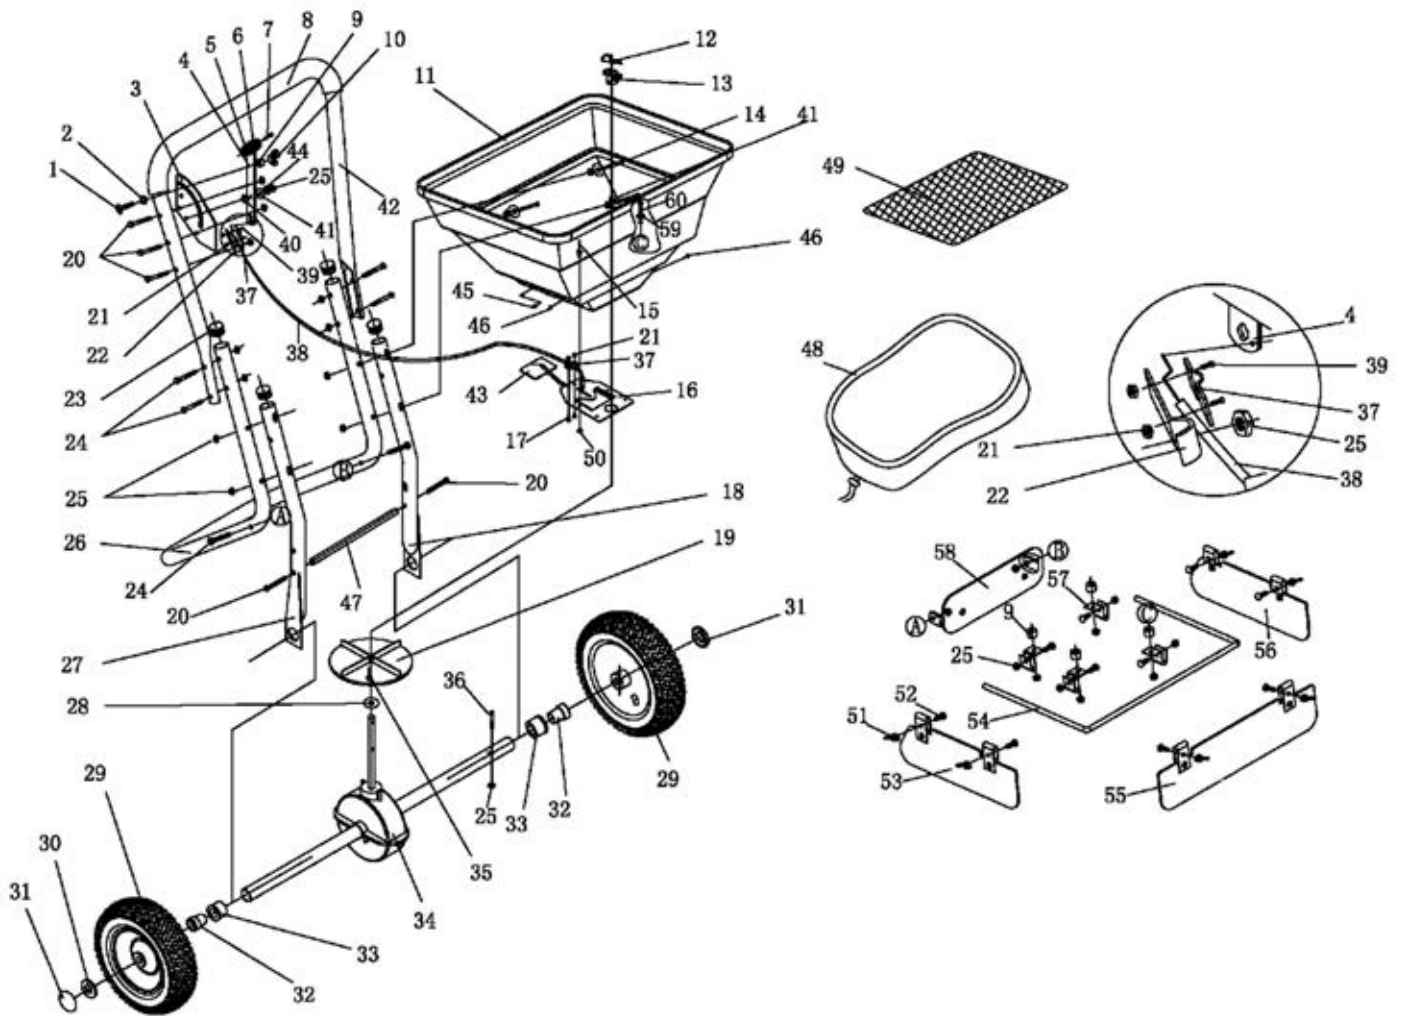

Parts Information:
Stainless Steel Broadcast Salt Spreader
37kg Walk Behind
Model No: SSB37W

NOTE: It is our policy to continually improve products and as such we reserve the right to alter data, specifications and component parts without prior notice.

01284 757500

01284 703534

sales@sealey.co.uk

www.sealey.co.uk

Parts Information:
Stainless Steel Broadcast Salt Spreader
37kg Walk Behind
Model No: SSB37W

Item	Part No.	Description
1	SSB37W.01	CARRIAGE BOLT M6x25
2	SSB37W.02	TOOTH WASHER 8mm
3	SSB37W.03	GAUGE & LEVER ASS'Y
4	SSB37W.04	ADJUST HANDLE POLE
5	SSB37W.05	ADJUST HANDLE (A)
6	SSB37W.06	ADJUST HANDLE (B)
7	SSB37W.07	SCREW (M4x18)
8	SSB37W.08	HANDLE GRIP
9	SSB37W.09	SPACER
10	SN6.SW	WING NUT M6 (SINGLE)
11	SSB37W.11	HOPPER
12	SSB37W.12	R-PIN (2.5x80)
13	SSB37W.13	CENTRE COVER
14	SSB37W.14	HEX BOLT (M6x70)
15	SSB37W.15	RIVET (5x13)
16	SSB37W.16	FIXED ADJUSTABLE PLATE
17	SSB37W.17	HEX BOLT (M5x12)
18	SSB37W.18	WHEEL ASSEMBLY FRAME (LEFT)
19	SSB37W.19	IMPELLER
20	SSB37W.20	HEX BOLT (M6x35)
21	NLN5.S	NYLOC NUT M5 ZINC DIN 985 (SINGLE)
22	SSB37W.22	PIVOT BRACKET
23	SSB37W.23	END CAP
24	SSB37W.24	HEX BOLT (M6x40)
25	NLN6.S	NYLOC NUT M6 ZINC DIN 985 (SINGLE)
26	SSB37W.26	SUPPORT LEG
27	SSB37W.27	WHEEL ASSEMBLY FRAME (RIGHT)
28	SSB37W.28	WASHER
29	SSB37W.29	WHEEL,PNEUMATIC (300x16x100)
30	SSB37W.30	FLAT WASHER