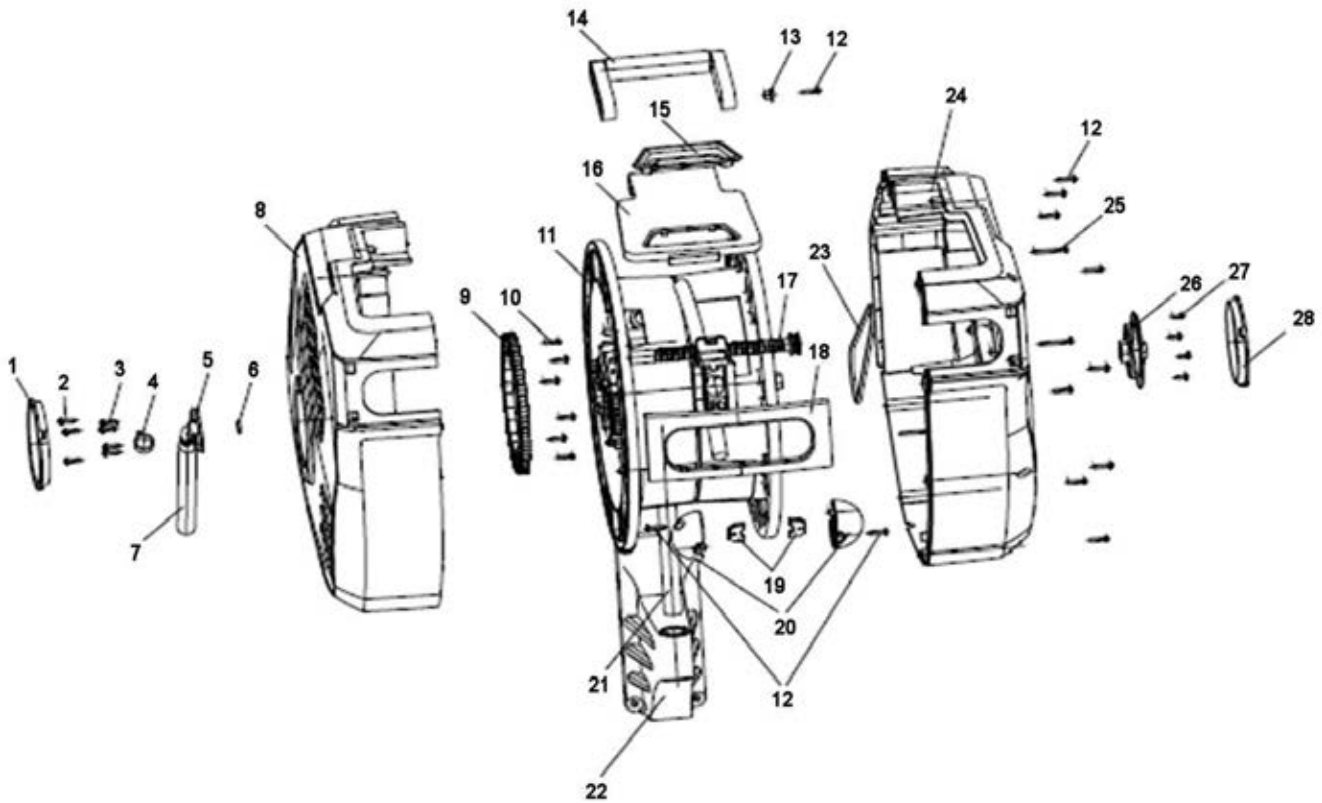

Parts Information:  
**Auto Rewind Control Garden Hose Reel**  
**20mtr**  
**Model No: RWH20**

Item	Part No.	Description
1	RWH30.01	LEFT SIDE COVER
2	RWH20.02	SCREW (M5X10)
3	RWH20.03	SCREW (M4X10)
4	RWH30.04	HOSE CLIP
5	RWH30.05	INLET
6	RWH30.06	SEAL RING
7	RWH30.07	INLET HOSE
8	RWH20.08	LEFT CASING ASSEMBLY
9	RWH30.09	GEAR WHEEL (LARGE)
10	RWH20.10	SCREW (ST4X18)
11	RWH20.11	DRUM ASSEMBLY
12	RWH20.12	SCREW (ST4X25)
13	RWH20.13	WASHER FOR HANDLE
14	RWH30.14	HANDLE
15	RWH30.15	TOP COVER FOR HANDLE

Item	Part No.	Description
16	RWH30.16	TOP COVER
17	RWH20.17	HOSE GUIDE SYSTEM
18	RWH20.18	FRONT COVER.
19	RWH30.19	BUSHING
20	RWH30.20	STOP BALL (2 HALVES)
21	RWH20.21	STAINLESS TUBE
22	RWH30.22	MOUNTING BRACKET
23	RWH20.23	BELT,RIBBED PLASTIC
24	RWH20.24	RIGHT CASING ASSEMBLY
25	RWH20.25	SCREW (ST4X40)
26	RWH30.26	PRELOAD WHEEL
27	RWH20.27	SCREW (ST4X10)
28	RWH30.28	RIGHT SIDE COVER
--	RWH30.30	FREE STOP ASSEMBLY (NOT SHOWN)
--	RWH30.31	SLOW RETURN ASSEMBLY (NOT SHOWN)