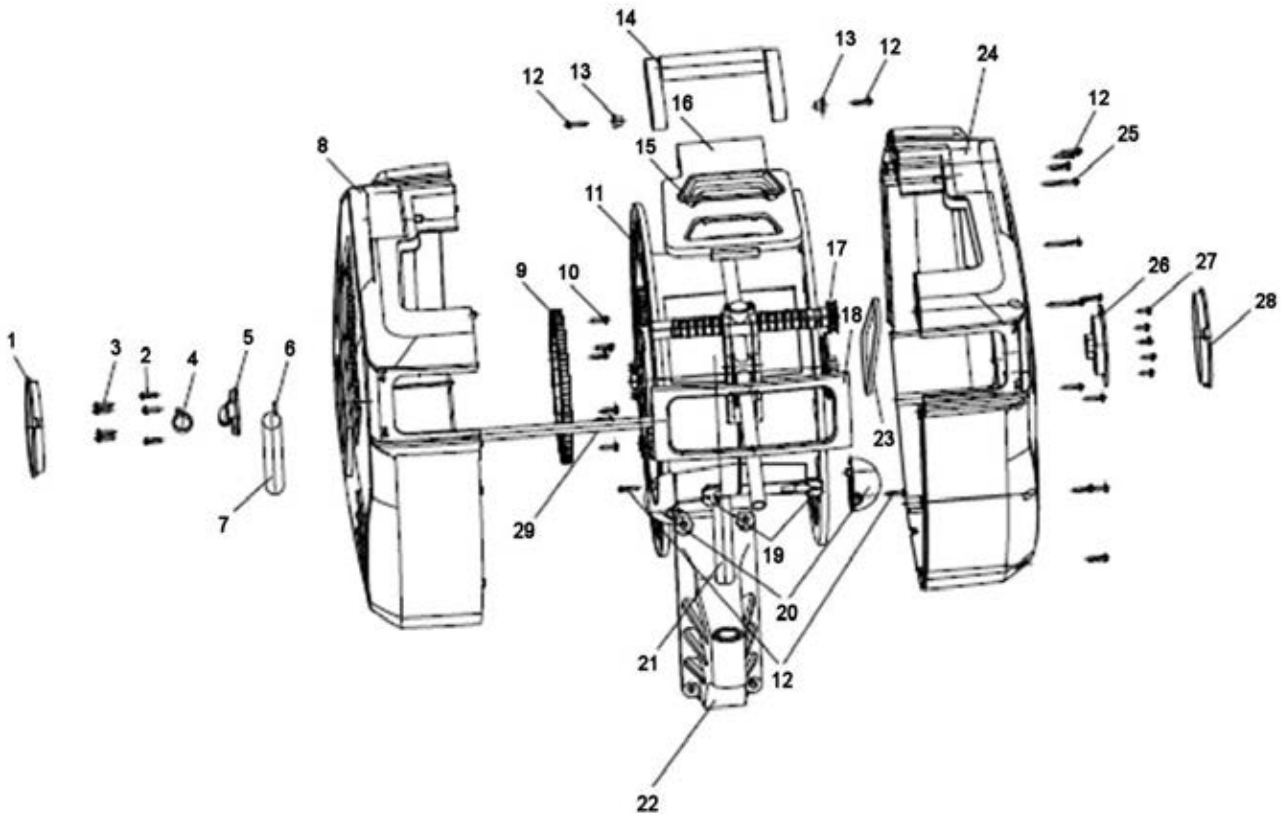

Parts Information:  
**Auto Rewind Control Garden Hose Reel**  
**30mtr**  
**Model No: RWH30**

Item	Part No.	Description
1	RWH30.01	LEFT SIDE COVER
2	RWH30.02	SCREW (M5X10)
3	RWH30.03	SCREW (M4X10)
4	RWH30.04	HOSE CLIP
5	RWH30.05	INLET
6	RWH30.06	SEAL RING
7	RWH30.07	INLET HOSE
8	RWH30.08	LEFT CASING ASSEMBLY
9	RWH30.09	GEAR WHEEL (LARGE)
10	RWH30.10	SCREW (ST4X15)
11	RWH30.11	DRUM ASSEMBLY
12	RWH30.12	SCREW (ST4X18)
13	RWH30.13	WASHER FOR HANDLE
14	RWH30.14	HANDLE
15	RWH30.15	TOP COVER FOR HANDLE
16	RWH30.16	TOP COVER

Item	Part No.	Description
17	RWH30.17	HOSE GUIDE SYSTEM
18	RWH30.18	FRONT COVER
19	RWH30.19	BUSHING
20	RWH30.20	STOP BALL (2 HALVES)
21	RWH30.21	STAINLESS TUBE
22	RWH30.22	MOUNTING BRACKET
23	RWH30.23	BELT,RIBBED 5MM (ID-710)
24	RWH30.24	RIGHT CASING ASSEMBLY
25	RWH30.25	SCREW (ST4X40)
26	RWH30.26	PRELOAD WHEEL
27	RWH30.27	SCREW (ST4X10)
28	RWH30.28	RIGHT SIDE COVER
29	RWH30.29	GUIDE, METAL TUBE
--	RWH30.30	FREE STOP ASSEMBLY (NOT SHOWN)
--	RWH30.31	SLOW RETURN ASSEMBLY (NOT SHOWN)