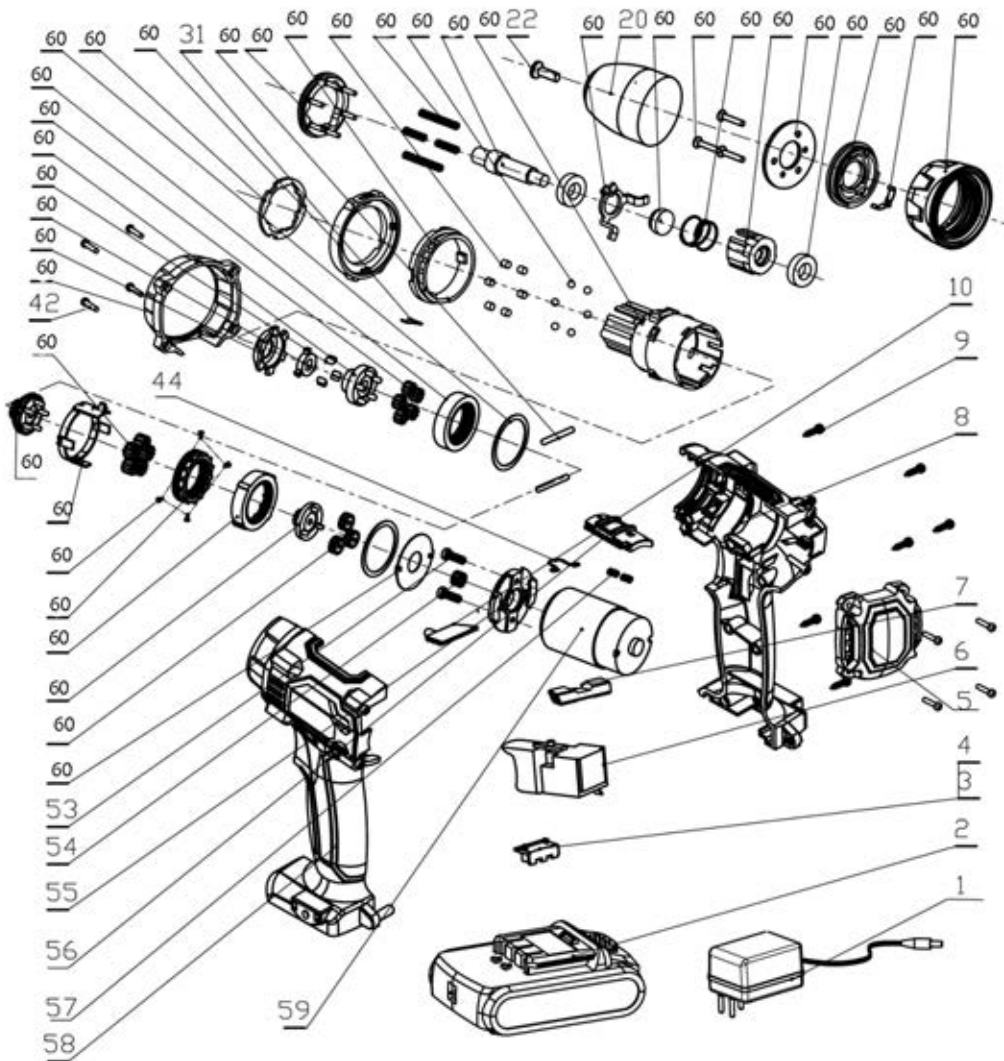

Parts Information:  
**Cordless 10mm Hammer Drill/Driver 18V  
 1.5Ah Lithium-ion 2-Speed - Fast Charger  
 Model No: CP18VLD**

Item	Part No.	Description
1	CP18VLD.01	BATTERY CHARGER
2	CP18VLD.BP	CORDLESS POWER TOOL BATTERY
3	CP18VLD.03	CONNECTION BRACKET
4	CP18VLD.04	CONNECTION LINK
5	CP18VLD.05	BACK COVER
6	CP18VLD.06	SWITCH
7	CP18VLD.07	BUTTON (L/F)
8	CP18VLD.08	HOUSING, RIGHT SIDE & LEFT SIDE
9	CP18VLD.09	SCREW
10	CP18VLD.10	WASHER
20	CP18VLD.20	KEYLESS DRILL CHUCK 0.8-10mm
22	CP18VLD.22	CHUCK SCREW

Item	Part No.	Description
31	CP18VLD.31	PIN
42	CP18VLD.42	HEX SHAFT LOCK
44	CP18VLD.44	HIGH/LOW SPEED CLIP
53	CP18VLD.53	SCREW & WASHER SET
54	CP18VLD.54	MOTOR GEAR
55	CP18VLD.55	MOTOR BRACKET
56	CP18VLD.56	HIGH/LOW SPEED BUTTON
57	CP18VLD.57	SPRING
58	CP18VLD.58	HOUSING, LEFT SIDE & RIGHT SIDE
59	CP18VLD.59	MOTOR 18V
60	CP18VLD.GA	GEARBOX ASSEMBLY