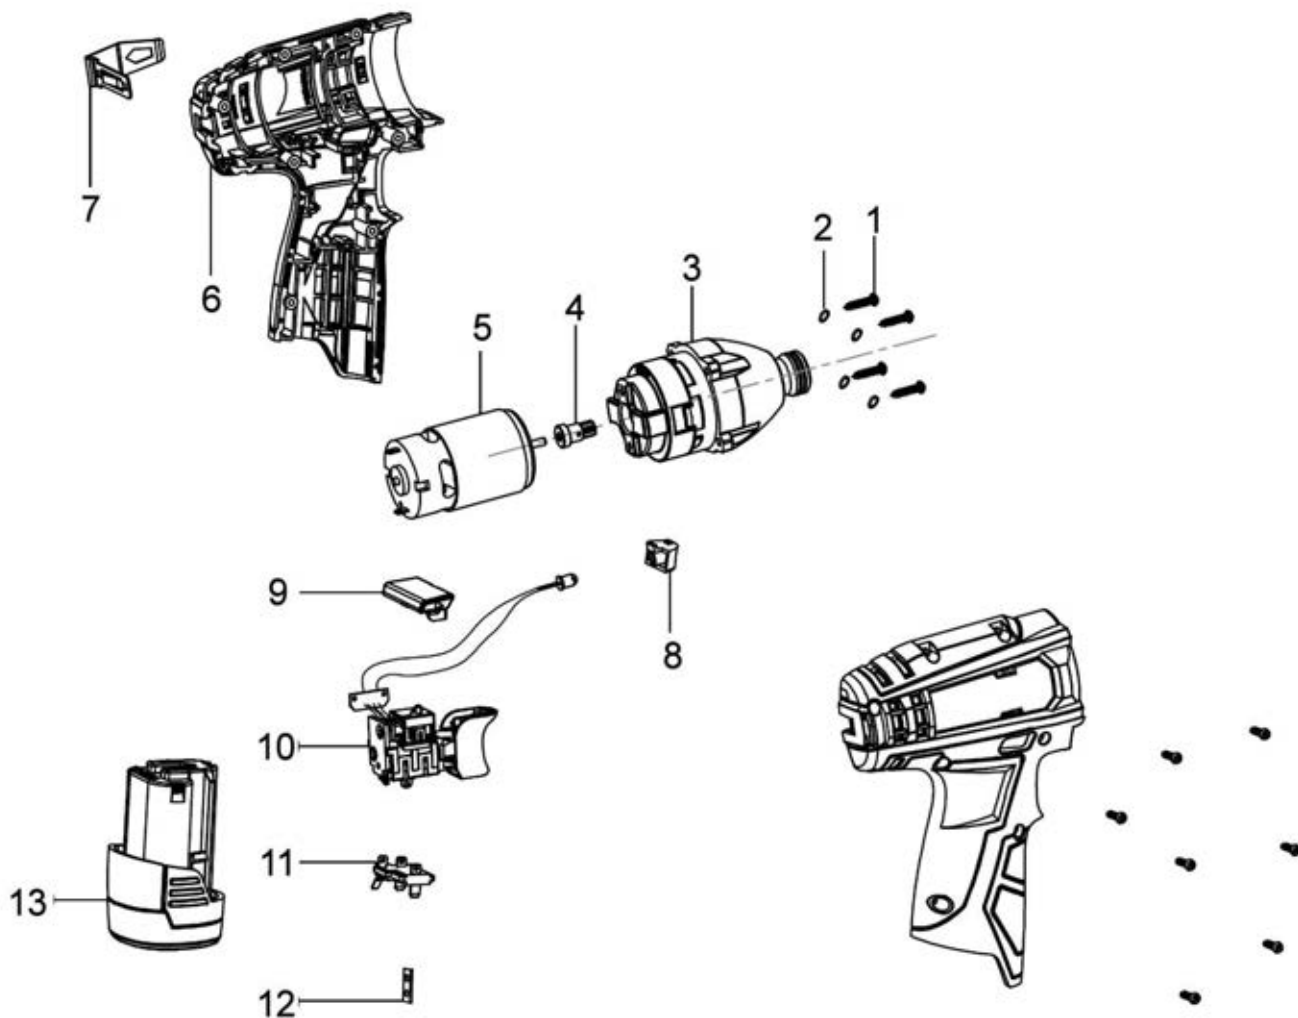

Parts Information:
**Impact Driver 12V 1/4"Hex Drive 80Nm -
 Body Only**
Model No: CP1203

Item	Part No.	Description
1	CP1203.01	CASING SCREW
2	CP1203.02	SPRING WASHER
3	CP1203.03	GEARBOX ASS'Y
4	CP1203.04	MOTOR GEAR
5	CP1203.05	MOTOR(C/W GEAR)
6	CP1203.06	CASING ASS'Y
7	CP1204.07	BELT CLIP
8	CP1204.08	LED COVER

Item	Part No.	Description
9	CP1204.09	FORWARD/REVERSE ROD
10	CP1203.10	SWITCH ASS'Y
11	CP1203.11	BATTERY CONNECTOR ASS'Y
12	CP1204.12	BATTERY CONNECTION CLIP
13	CP1200BP	C/LESS POWER TOOL BATTERY 12V LI-ION
--	CP1200MC	LI-ION BATTERY CHARGER 12V 1 HOUR (NOT SHOWN)
--	CP1200CB	CANVAS BAG for CP1200 SERIES (NOT SHOWN)