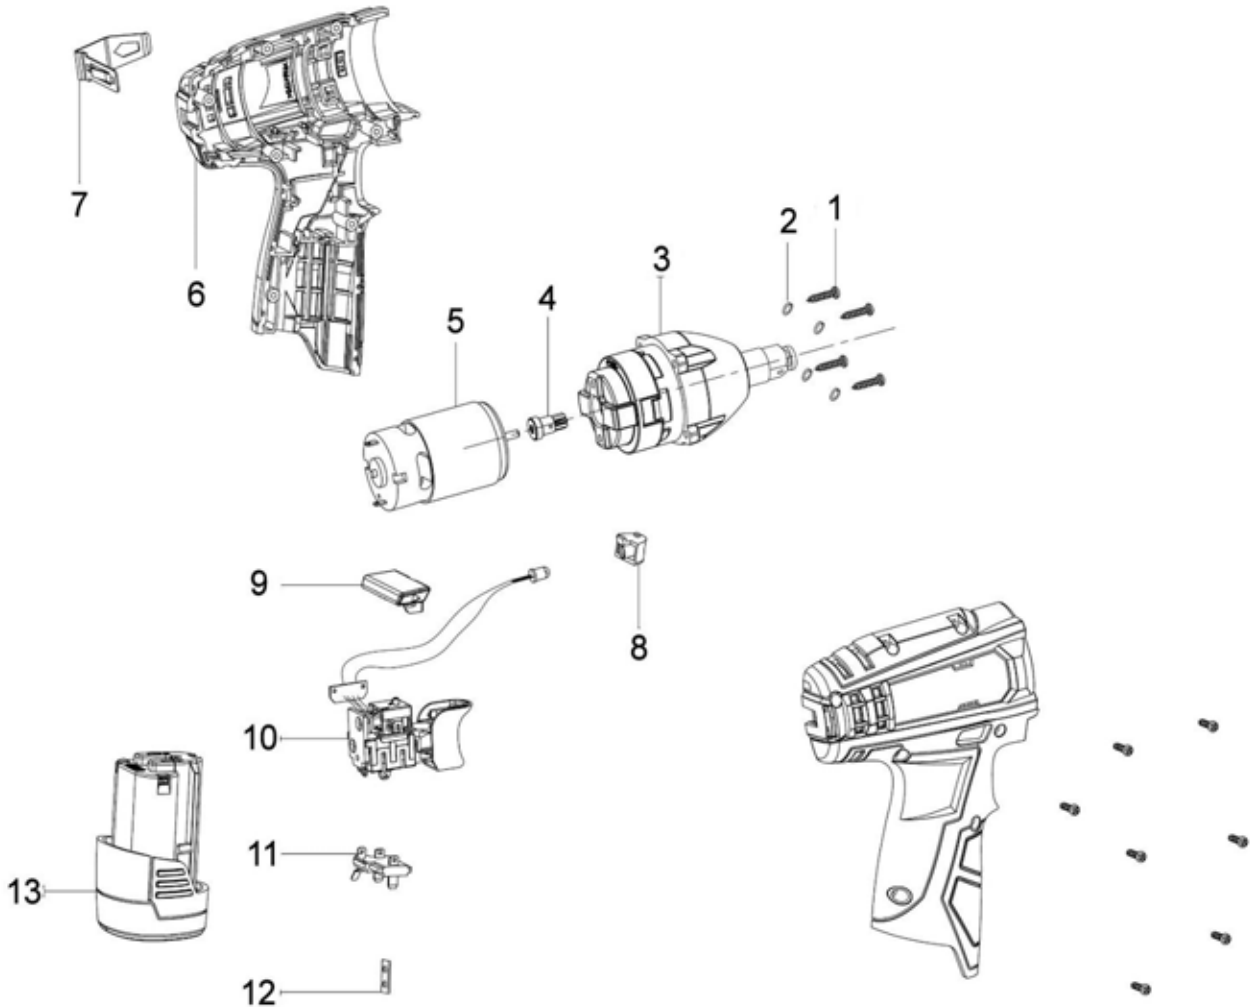

Parts Information:
**Impact Wrench 12V 3/8" Sq Drive 80Nm -
 Body Only**
Model No: CP1204

Item	Part No.	Description
1	CP1204.01	CASING SCREW
2	CP1204.02	SPRING WASHER
3	CP1204.03	GEARBOX (INC PART 4&5)
4	CP1204.04	MOTOR GEAR
5	CP1204.05	MOTOR
6	CP1204.06	CASING ASS'Y
7	CP1204.07	BELT CLIP
8	CP1204.08	LED COVER

Item	Part No.	Description
9	CP1204.09	FORWARD/REVERSE ROD
10	CP1204.10	SWITCH ASS'Y(COMES WITH PART 11)
11	CP1204.11	BATTERY CONNECTOR ASS'Y
12	CP1204.12	BATTERY CONNECTION CLIP
13	CP1200BP	C/LESS POWER TOOL BATTERY 12V
--	CP1200MC	LI-ION BATTERY CHARGER 12V 1 HOUR (NOT SHOWN)
--	CP1200CB	CANVAS BAG for CP1200 SERIES (NOT SHOWN)