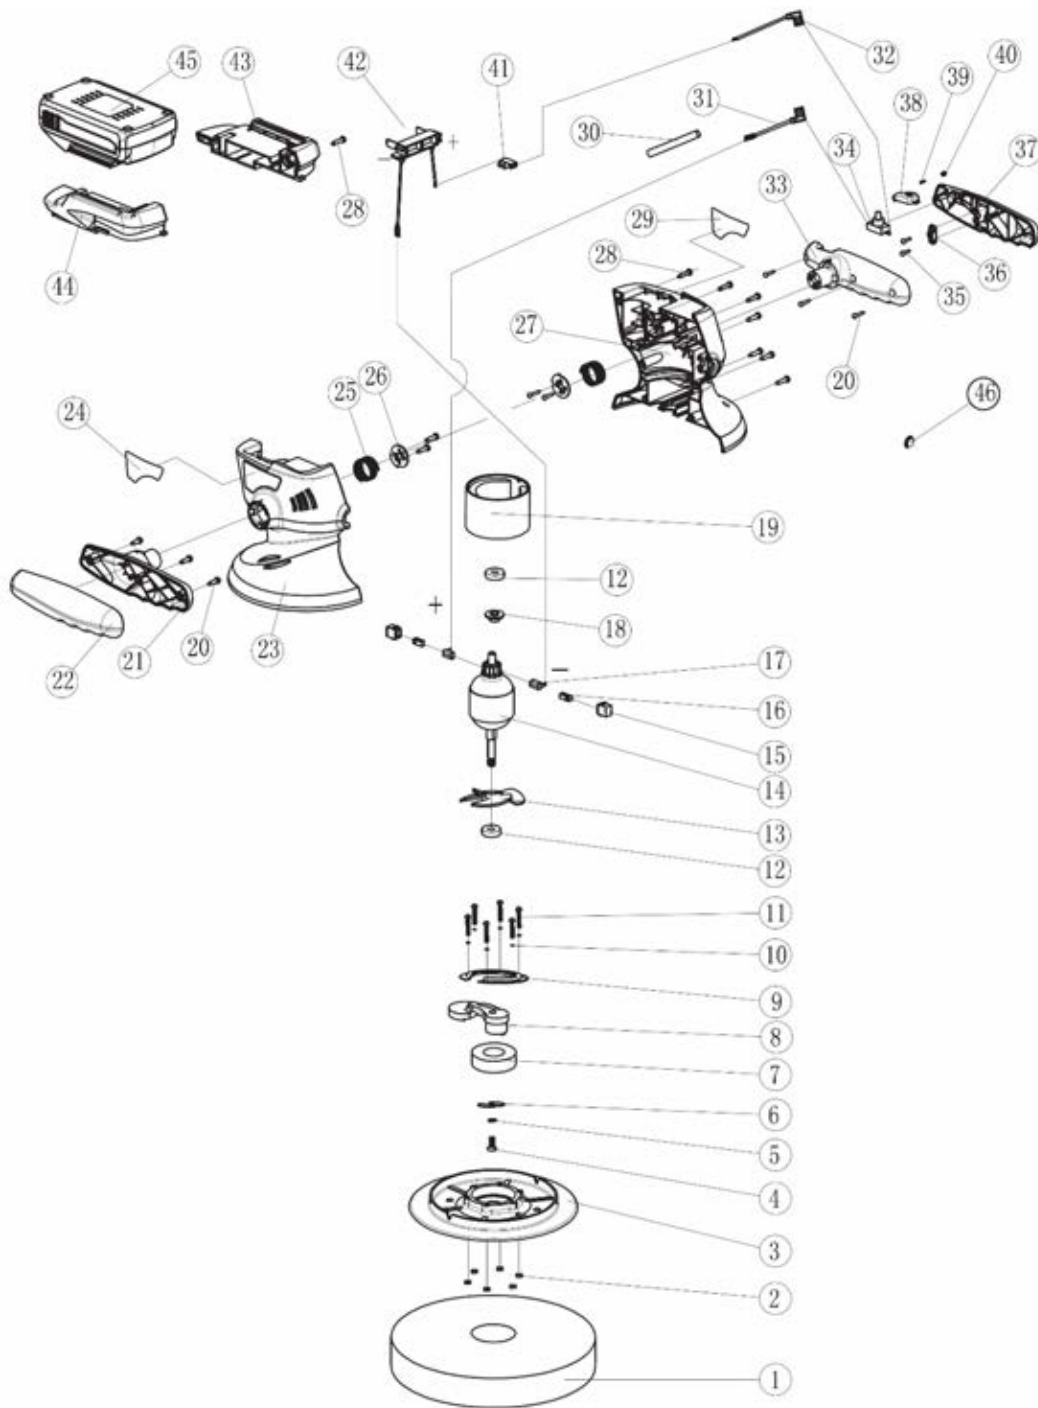

Parts Information:
Cordless Polisher Ø240mm 18V Lithium-ion
Model No: CP2518L

NOTE: It is our policy to continually improve products and as such we reserve the right to alter data, specifications and component parts without prior notice.

01284 757500

01284 703534

sales@sealey.co.uk

www.sealey.co.uk

Parts Information:
Cordless Polisher Ø240mm 18V Lithium-ion
Model No: CP2518L

Item	Part No.	Description
1	CP2518L.SBP	BACKING PAD 240mm
2	CP2518L.02	NUT
3	CP2518L.03	BASE (PLASTIC)
4	CP2518L.04	SCREW
5	CP2518L.05	SPRING WASHER
6	CP2518L.06	PAD COVER
7	CP2518L.07	BEARING
8	CP2518L.08	COUNTERWEIGHT
9	CP2518L.09	BEARING COVER
10	CP2518L.10	SPRING WASHER
11	CP2518L.11	SCREW
12	CP2518L.12	BEARING
13	CP2518L.14	ARMATURE ASS'Y
14	CP2518L.14	ARMATURE ASS'Y
16	CP2518L.16	CARBON BRUSH ASS'Y(C/W PARTS 15 & 17)
18	CP2518L.14	ARMATURE ASS'Y
19	CP2518L.14	ARMATURE ASS'Y
20	CP2518L.20	SELF-TAPPING SCREW
21	CP2518L.21	BOTTOM BASE, LEFT HANDLE
22	CP2518L.22	UPPER BASE, LEFT HANDLE
23	CP2518L.23	HOUSING, LEFT
24	CP2518L.24	LABEL
25	CP2518L.25	SPRING
26	CP2518L.26	SPRING COVER

Item	Part No.	Description
27	CP2518L.27	HOUSING, RIGHT
28	CP2518L.28	SELF-TAPPING SCREW
29	CP2518L.29	LABEL
30	CP2518L.30	WIRE PROTECTION
31	CP2518L.31	WIRE (A)
32	CP2518L.32	WIRE (B)
33	CP2518L.33	BOTTOM BASE, RIGHT HANDLE
34	CP2518L.34	SWITCH
35	CP2518L.35	SELF-TAPPING SCREW
36	CP2518L.36	CORD CLAMP
37	CP2518L.37	UPPER BASE, RIGHT HANDLE
38	CP2518L.38	SWITCH BUTTON
39	CP2518L.39	SELF TAPPING-SCREW
40	CP2518L.40	SPRING
41	CP2518L.41	TERMINAL
42	CP2518L.42	CONTACT PLATE HOLDER ASS'Y
43	CP2518L.43	BATTERY COVER, RIGHT SIDE
44	CP2518L.44	BATTERY COVER, LEFT SIDE
45	CP2518LBP	C/LESS POWER TOOL BATTERY 18V
46	CP2518L.46	PLASTIC CAP
--	CP2518L.BSF	SYNTHETIC FLEECE BONNET 240mm (NOT SHOWN)
--	CP2518L.C	BATTERY CHARGER (NOT SHOWN)