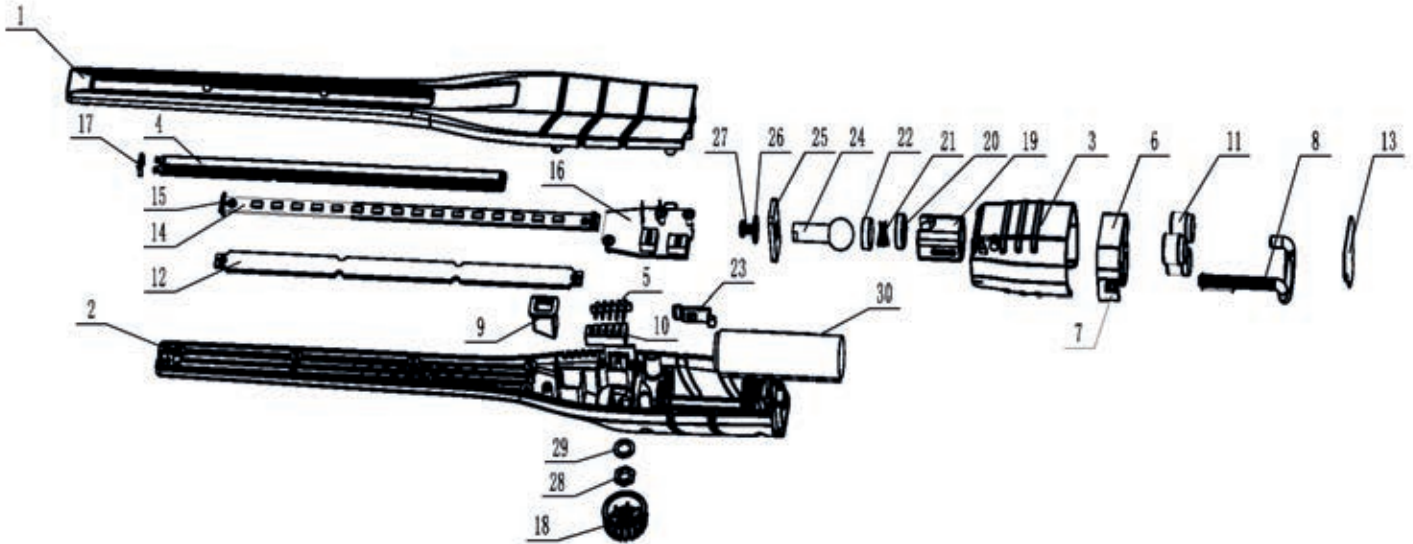

Parts Information:
Rechargeable 360° Slim Inspection Lamp
16 SMD LED + 1W LED Green Lithium-ion
Model No: LED3604G

Item	Part No.	Description
1	LED3604G.01	FRONT HOUSING 'GREEN'
2	LED3604G.02	BACK HOUSING 'GREEN'
3	LED3604G.03	HANDLE 'GREEN'
4	LED3604.04	CLEAR LENS
5	LED3604.05	REFLECTOR
6	LED3604.06	MAGNETIC BASE
7	LED3604.07	HOOK SUPPORT
8	LED3604.08	NYLON HOOK
9	LED3604.09	SWITCH CAP FOR HEADLIGHT
10	LED3604.10	INDICATOR SUPPORT
11	LED3604.11	MAGNET
12	LED3604.12	PLATE
13	LED3604.13	BOTTOM STICKER
14	LED3604.14	12SMD PCB
15	LED3604.15	HEAD LED PCB
16	LED3604.16	PCB

Item	Part No.	Description
17	LED3604.17	HEAD LED LENS
18	LED3604.18	LIGHT SWITCH
19	LED3604.19	SMALL BALL SUPPORT
20	LED3601.13	PIVOT PROTECTION RING
21	LED3601.24	WAVE SPRING
22	LED3601.13	PIVOT PROTECTION RING
23	LED3604.23	CHARGING SOCKET COVER
24	LED3601.23	PIVOT
25	LED3601.07	PIVOT PLATE
26	LED3604.26	WASHER M12
27	LED3604.27	SCREW M4x6
28	LED3604.28	HEX NUT M6
29	LED3604.29	WASHER 11mm
30	LED3604.30	BATTERY 3.7V 2600mAh
--	LED3602G.41	MICRO USB WITH 5PIN CABLE (not shown)