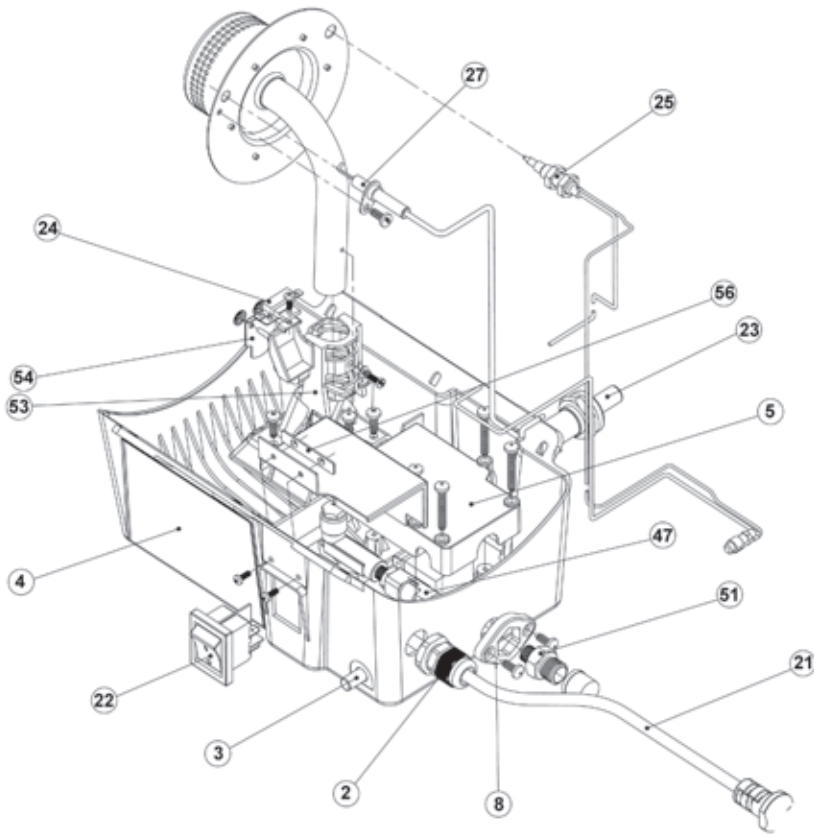

01284 757500

01284 703534

sales@sealey.co.uk

www.sealey.co.uk

Parts Information:  
Space Warmer® Propane Heater  
40,500Btu/hr & 54,500Btu/hr  
Model No: LP41 & LP55

**NOTE:** It is our policy to continually improve products and as such we reserve the right to alter data, specifications and component parts without prior notice.