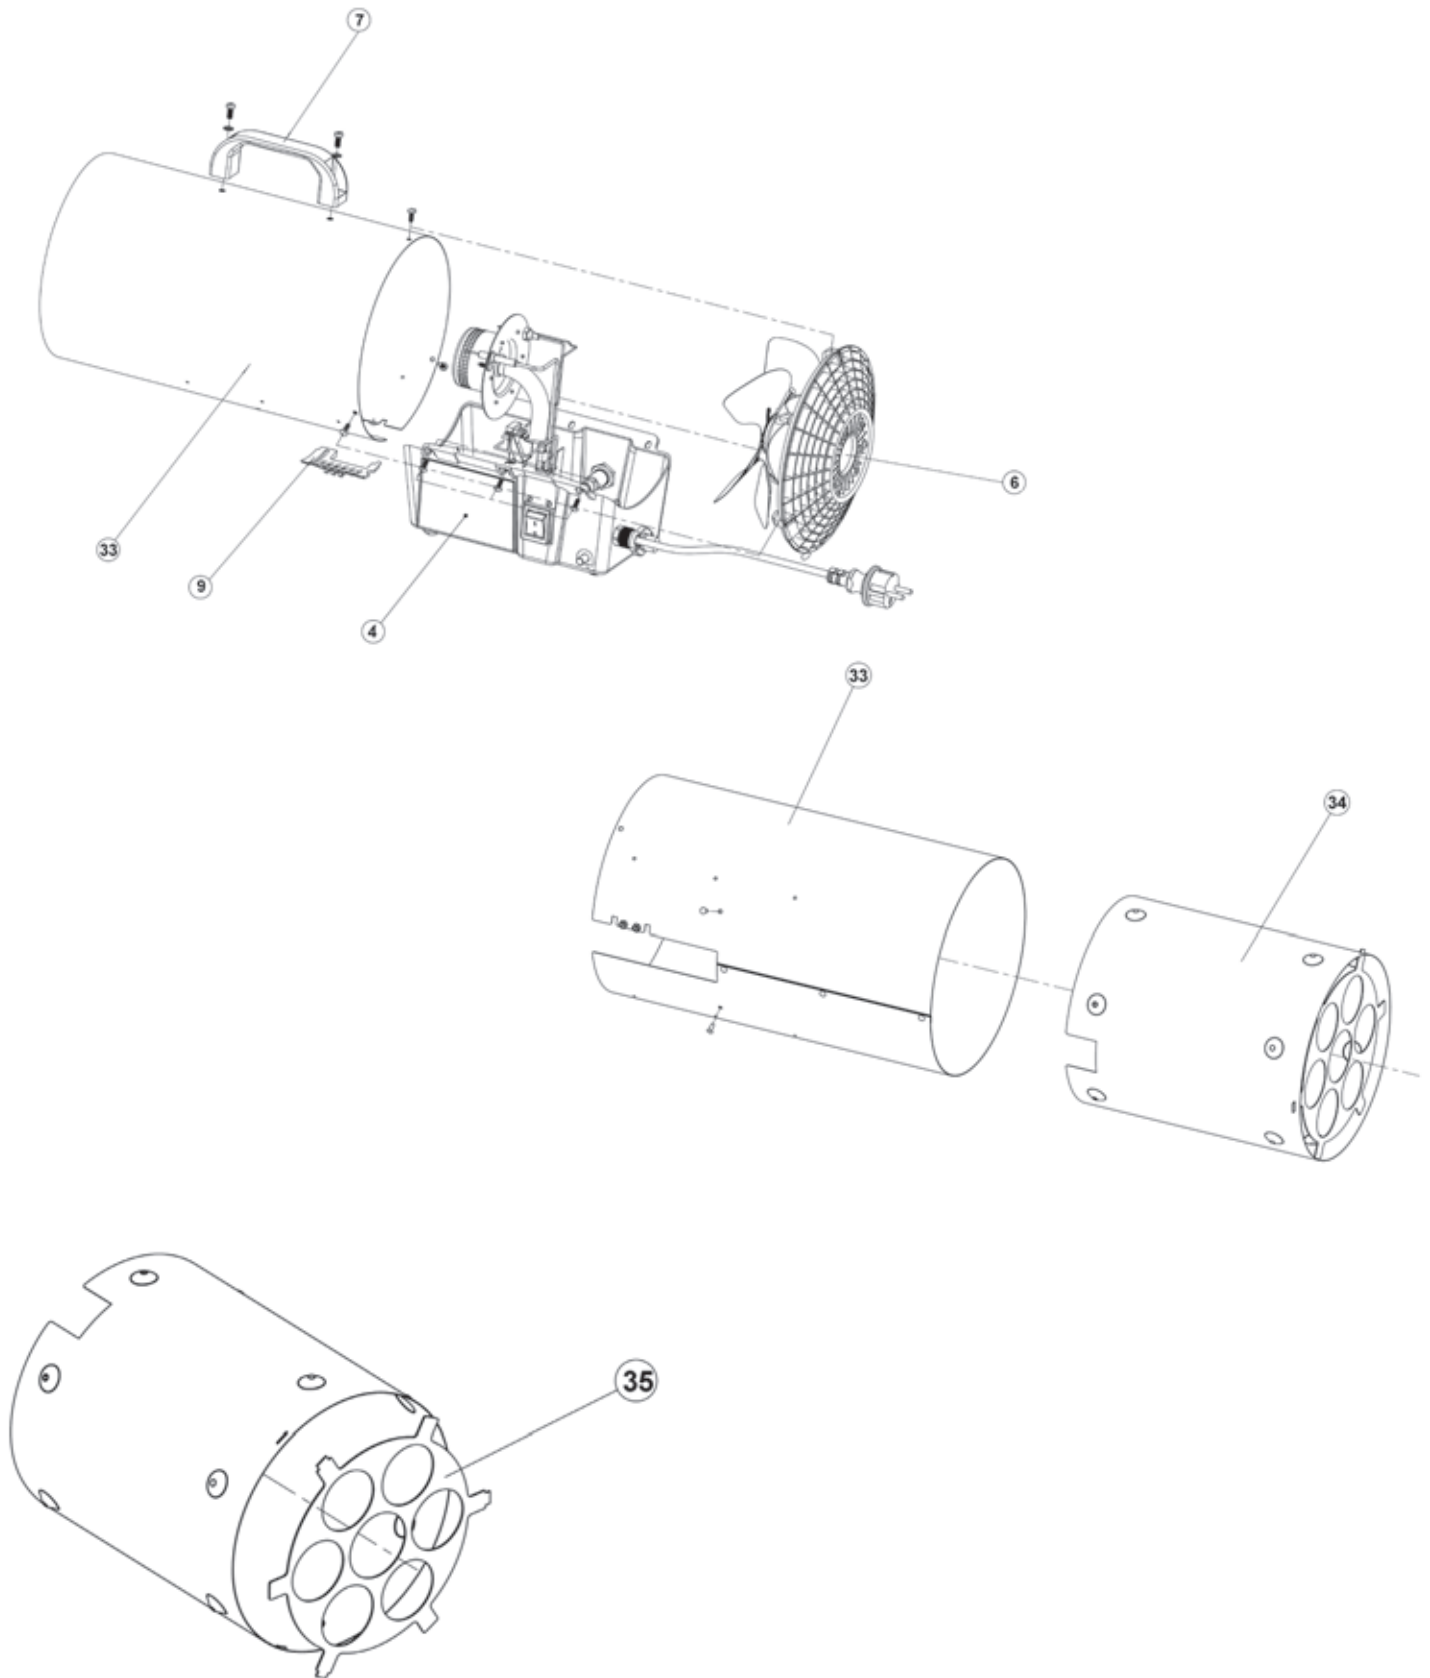

Parts Information:  
Space Warmer® Propane Heater  
40,500Btu/hr & 54,500Btu/hr  
Model No: LP41 & LP55

**NOTE:** It is our policy to continually improve products and as such we reserve the right to alter data, specifications and component parts without prior notice.