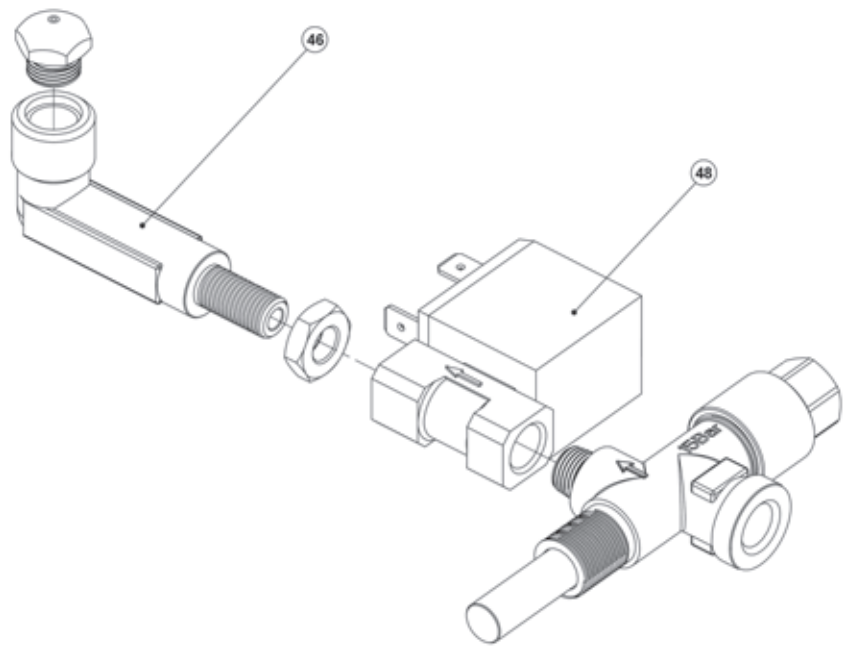

01284 757500

01284 703534

sales@sealey.co.uk

www.sealey.co.uk

Parts Information:  
Space Warmer® Propane Heater  
40,500Btu/hr & 54,500Btu/hr  
Model No: LP41 & LP55

**NOTE:** It is our policy to continually improve products and as such we reserve the right to alter data, specifications and component parts without prior notice.