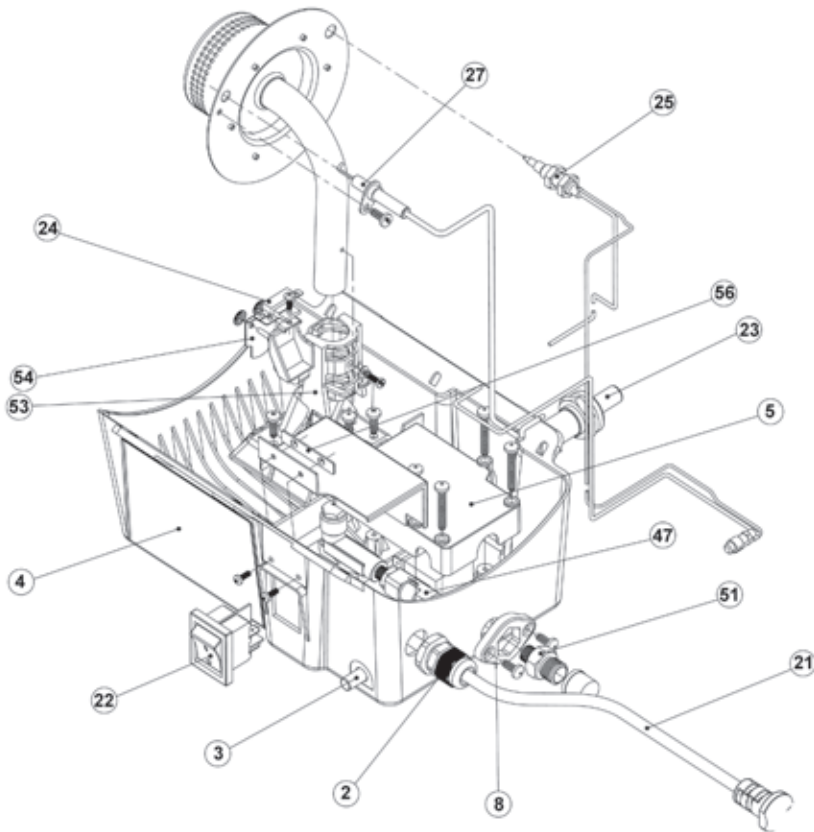

01284 757500

01284 703534

sales@sealey.co.uk

www.sealey.co.uk

Parts Information:
Space Warmer® Propane Heater
40,500Btu/hr & 54,500Btu/hr
Model No: LP41 & LP55

NOTE: It is our policy to continually improve products and as such we reserve the right to alter data, specifications and component parts without prior notice.