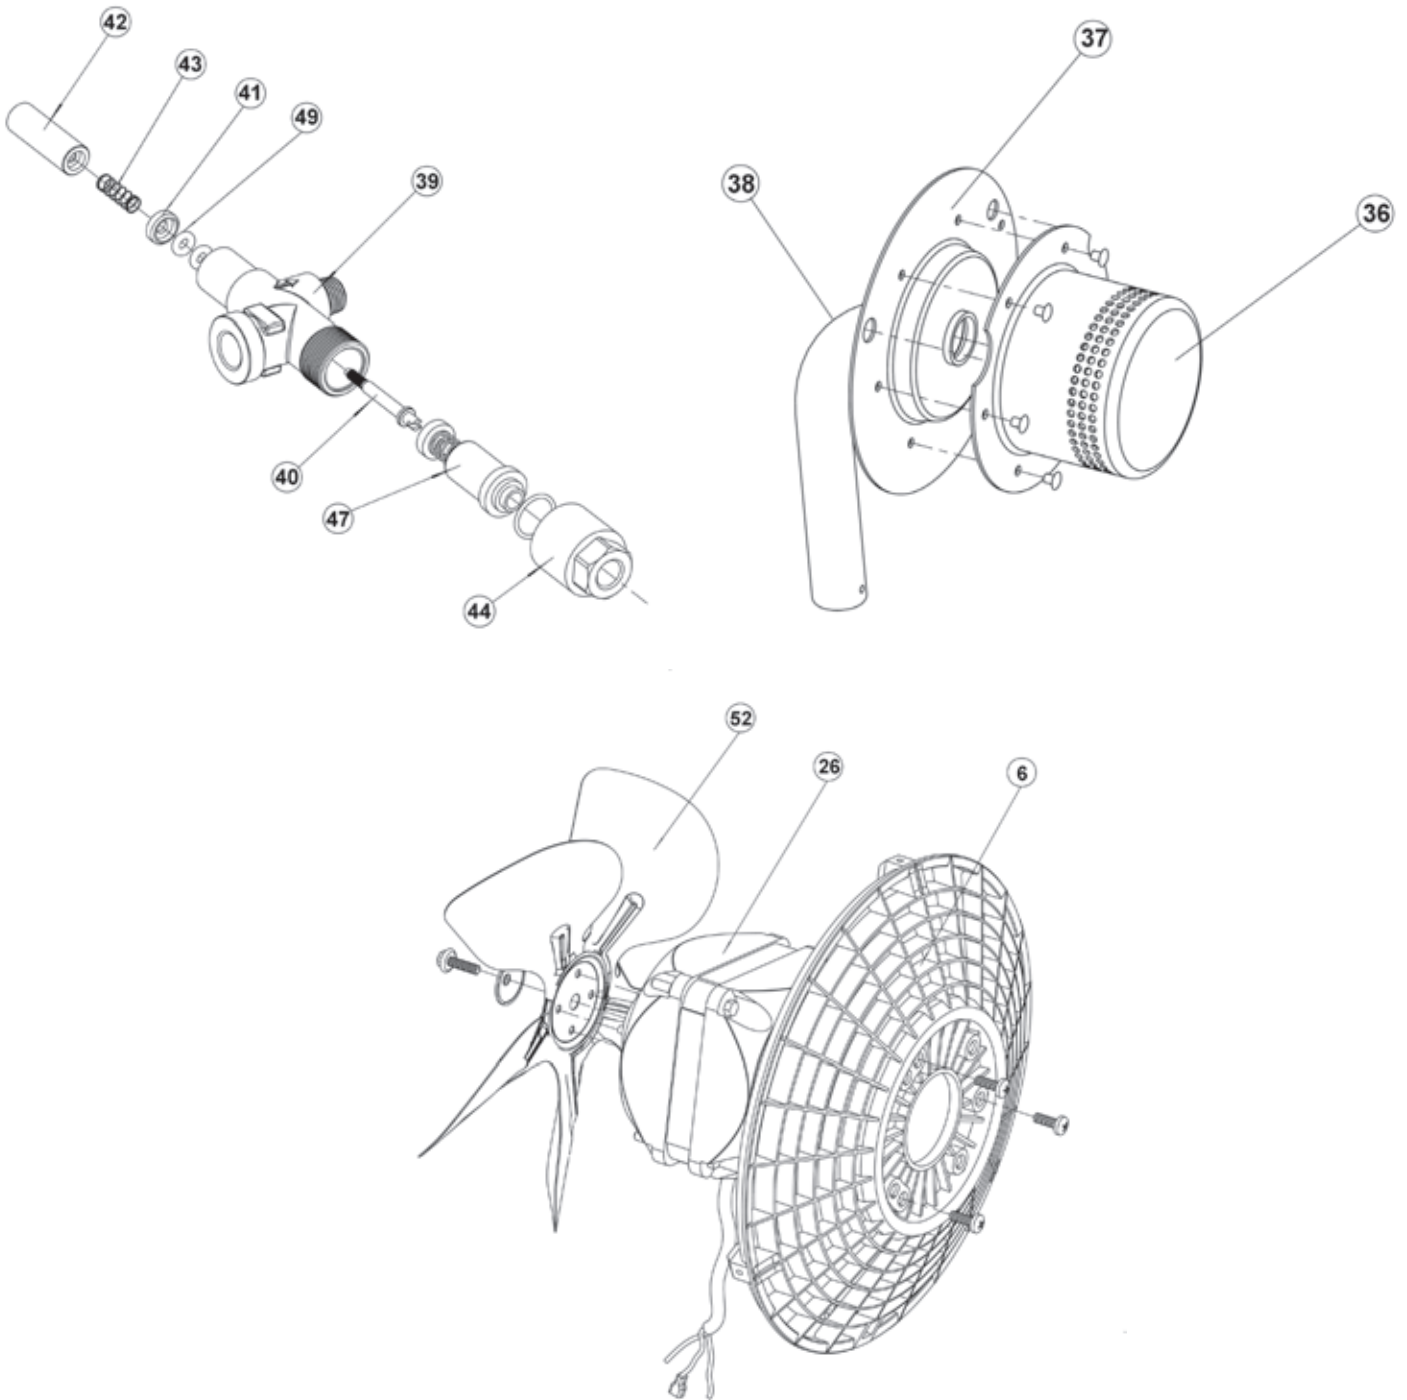

NOTE: It is our policy to continually improve products and as such we reserve the right to alter data, specifications and component parts without prior notice.

IMPORTANT: No liability is accepted for incorrect use of product.

WARRANTY: Guarantee is 12 months from purchase date, proof of which will be required for any claim.

Sealey Group, Kempson Way, Suffolk Business Park, Bury St Edmunds, Suffolk. IP32 7AR

01284 757500

01284 703534

sales@sealey.co.uk

www.sealey.co.uk