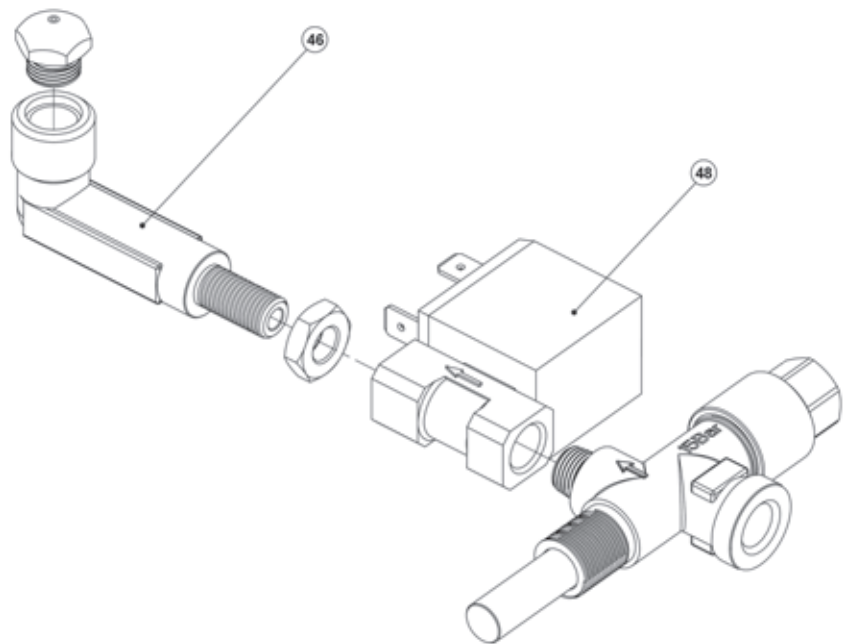

01284 757500

01284 703534

sales@sealey.co.uk

www.sealey.co.uk

Parts Information:
Space Warmer® Propane Heater
40,500Btu/hr & 54,500Btu/hr
Model No: LP41 & LP55

NOTE: It is our policy to continually improve products and as such we reserve the right to alter data, specifications and component parts without prior notice.