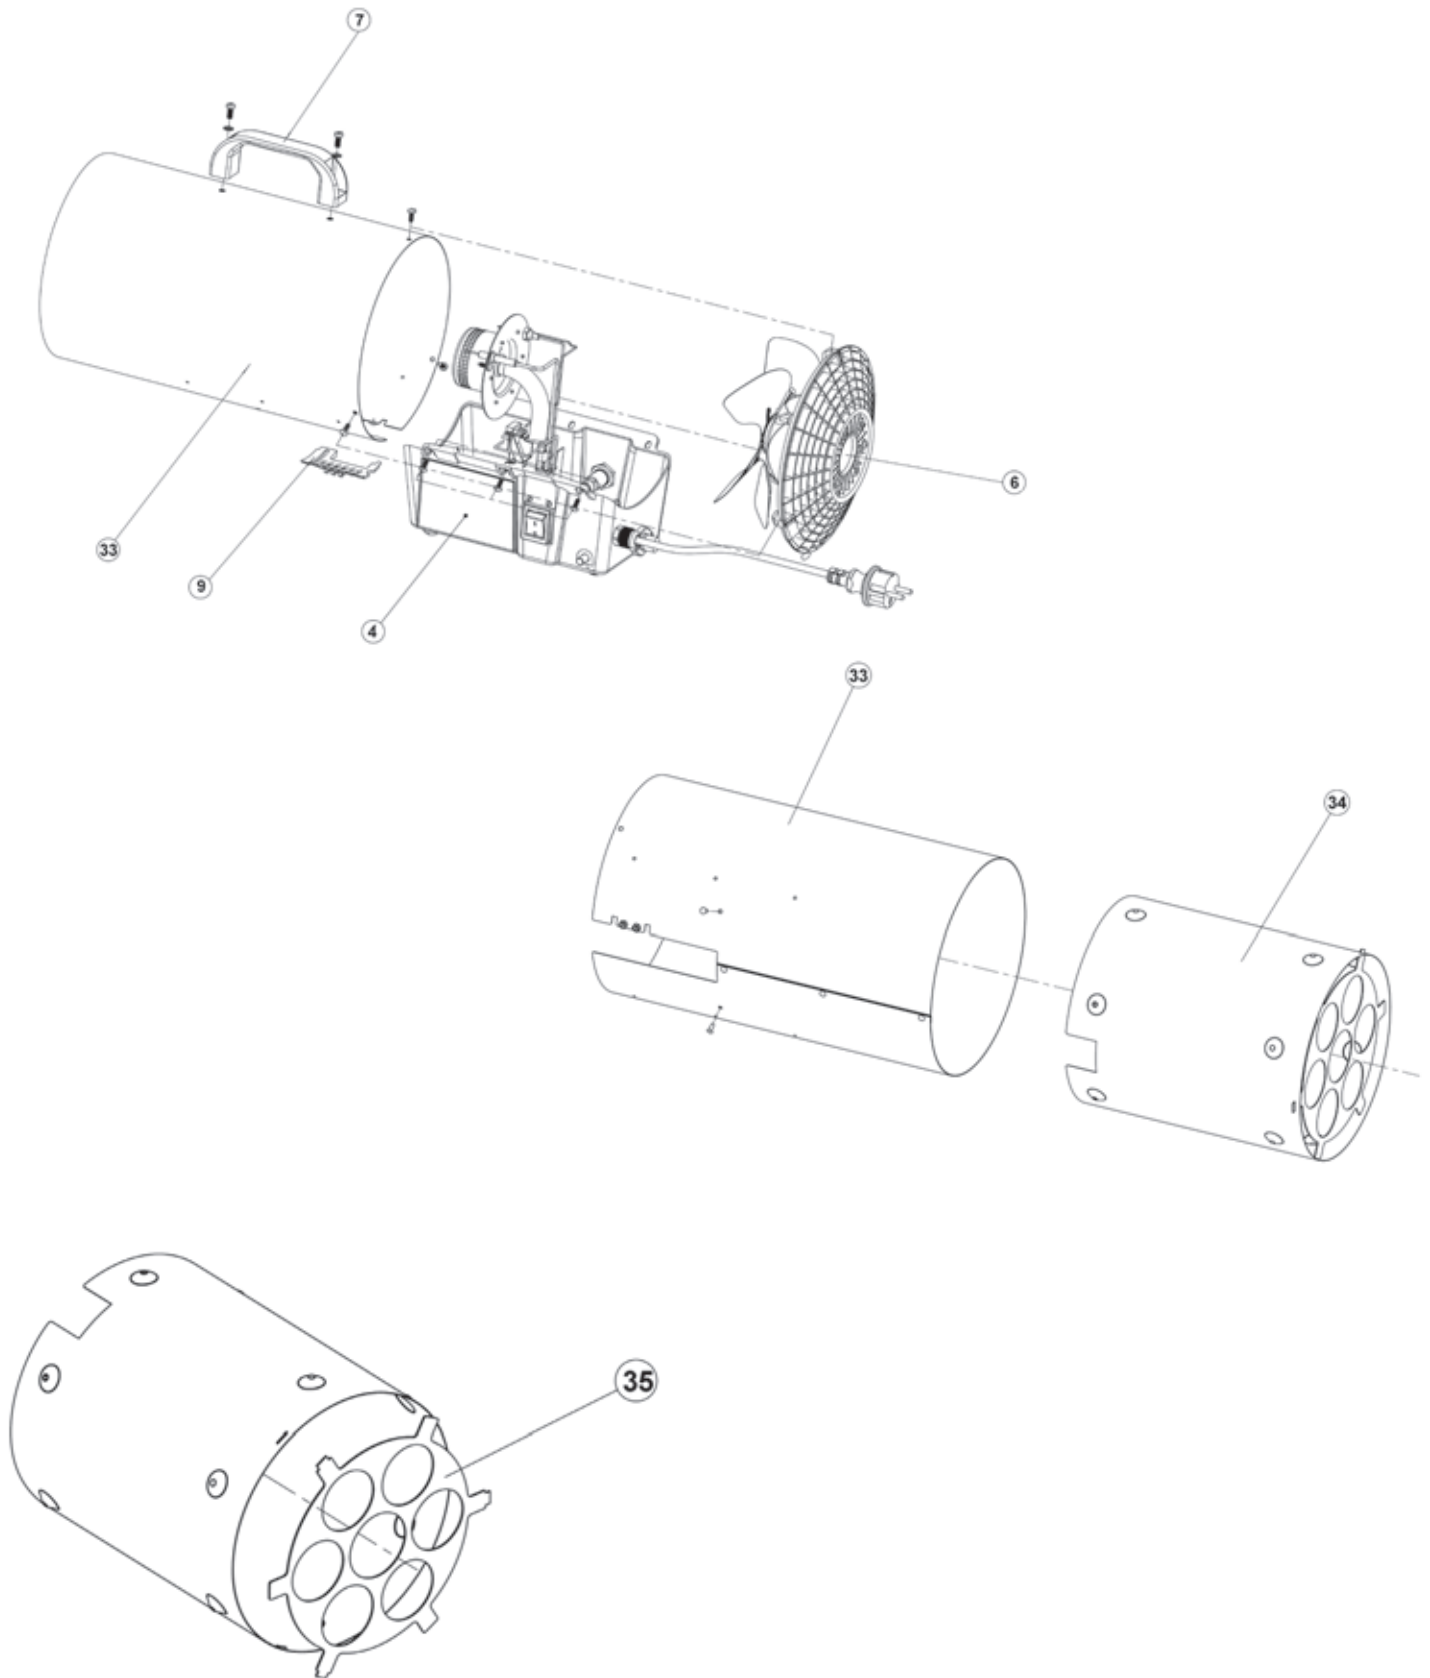

Parts Information:
Space Warmer® Propane Heater
40,500Btu/hr & 54,500Btu/hr
Model No: LP41 & LP55

NOTE: It is our policy to continually improve products and as such we reserve the right to alter data, specifications and component parts without prior notice.