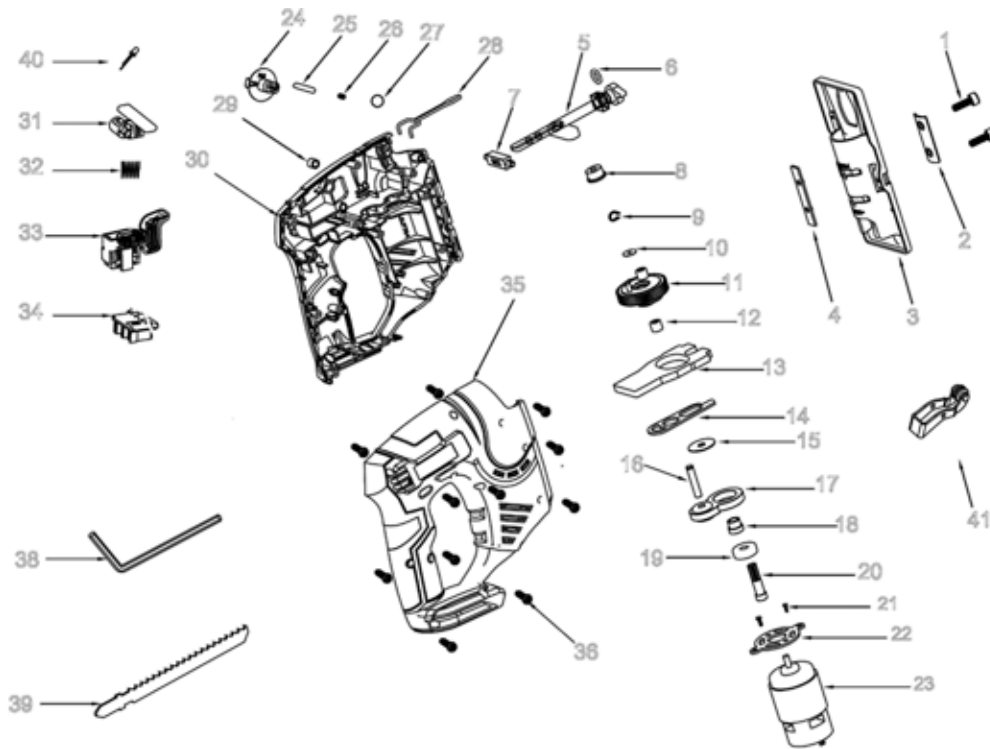

Parts Information: Cordless Jigsaw 20V - Body Only Model No: CP20VJS

Item	Part No.	Description
1	CP20VJS.01	Bolt
2	CP20VJS.02	Base Plate Gasket
3	CP20VJS.03	Base Plate
4	CP20VJS.04	Base Plate Fixing
5	CP20VJS.05	Reciprocating Lever
6	CP20VJS.06	Sealing Ring
7	CP20VJS.07	Reciprocating Lever Support
8	CP20VJS.08	Drive Wheel
9	CP20VJS.09	Circlip
10	CP20VJS.10	Washer
11	CP20VJS.11	Transmission Gear
12	CP20VJS.12	Needle Bearing
13	CP20VJS.13	Balance Block
14	CP20VJS.14	Blade Adjustment Plate
15	CP20VJS.15	Gasket
16	CP20VJS.16	Needle Roller
17	CP20VJS.17	Centre Frame
18	CP20VJS.18	Balncer for Centre Frame
19	CP20VJS.19	Bearing
20	CP20VJS.20	Motor Gear Pinion
21	CP20VJS.21	Screw
22	CP20VJS.22	Motor Support
23	CP20VJS.23	Motor
24	CP20VJS.24	Switch Button

Item	Part No.	Description
25	CP20VJS.25	Adjustment Lever
26	CP20VJS.26	Spring
27	CP20VJS.27	Steel Ball
28	CP20VJS.28	Protective Spring
29	CP20VJS.29	Reciprocating Lever Support Seat
30	CP20VJS.30	Casing, Left Side
31	CP20VJS.31	Switch Lock Lever
32	CP20VJS.32	Switch Spring
33	CP20VJS.33	Switch
34	CP20VJS.34	Battery Contact Plate
35	CP20VJS.35	Casing, Right Side
36	CP20VJS.36	Tapping Screw
--	CP20VBP	Power Tool Battery 20V 3Ah Li-ion for CP20V Series (NOT SUPPLIED)
--	CP20VBP2	Power Tool Battery 20V 2Ah Lithium-ion for CP20V Series (NOT SUPPLIED)
--	CP20VBP4	Power Tool Battery 20V 4Ah Lithium-ion for CP20V Series (NOT SUPPLIED)
38	CP20VJS.38	Allen Key
39	CP20VJS.39	Wood Cutting Blade
40	CP20VJS.40	Led Light
41	CP20VJS.41	Blade Holder
--	CP20VMC	Battery Charger 20V Lithium-ion for CP20V Series (NOT SUPPLIED)