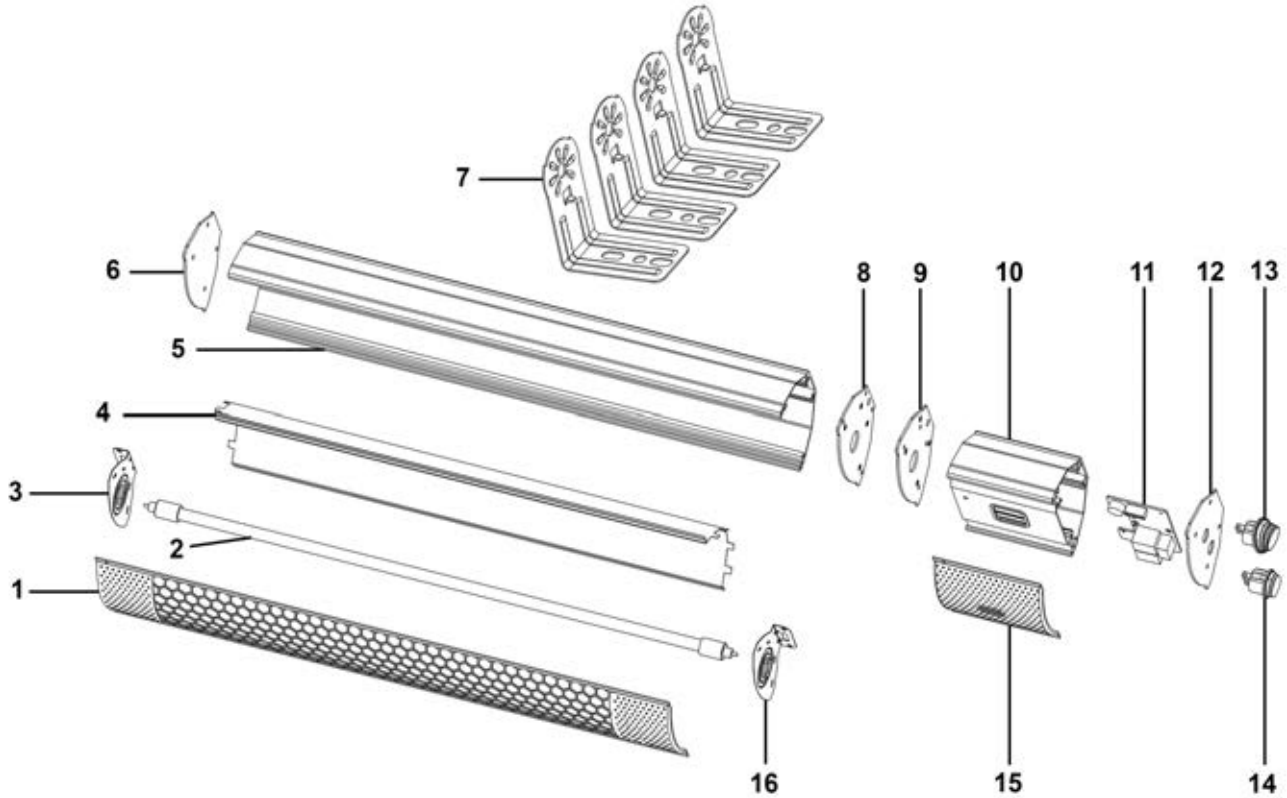

Parts Information:  
**High Efficiency Infrared Short Wave Wall  
 Mounting Heater 2000W**  
**Model No: IWMH2000R.V2**

Item	Part No.	Description
1	IWMH2000R.V2-01	Grille
2	IWMH2000R.V2-02	Heating Lamp
3	IWMH2000R.V2-03	Heating Lamp Support (Left)
4	IWMH2000R.V2-04	Main Reflector
5	IWMH2000R.V2-05	Main Housing
6	IWMH2000R.V2-06	Side Panel (Left)
7	IWMH2000R.V2-07	Wall Mounting Bracket
8	IWMH2000R.V2-08	Inside Panel (Right)
9	IWMH2000R.V2-09	Side Panel (Right)

Item	Part No.	Description
10	IWMH2000R.V2-10	Side Cover
11	IWMH2000R.V2-11	PCB
12	IWMH2000R.V2-12	Side Panel Cover
13	IWMH2000R.V2-13	Switch (On/Off)
14	IWMH2000R.V2-14	Switch (Press Button)
15	IWMH2000R.V2-15	Side Grille
16	IWMH2000R.V2-16	Heating Lamp Support (Right)
--	IWMH2000R.V2-RC	Remote Control (not shown)