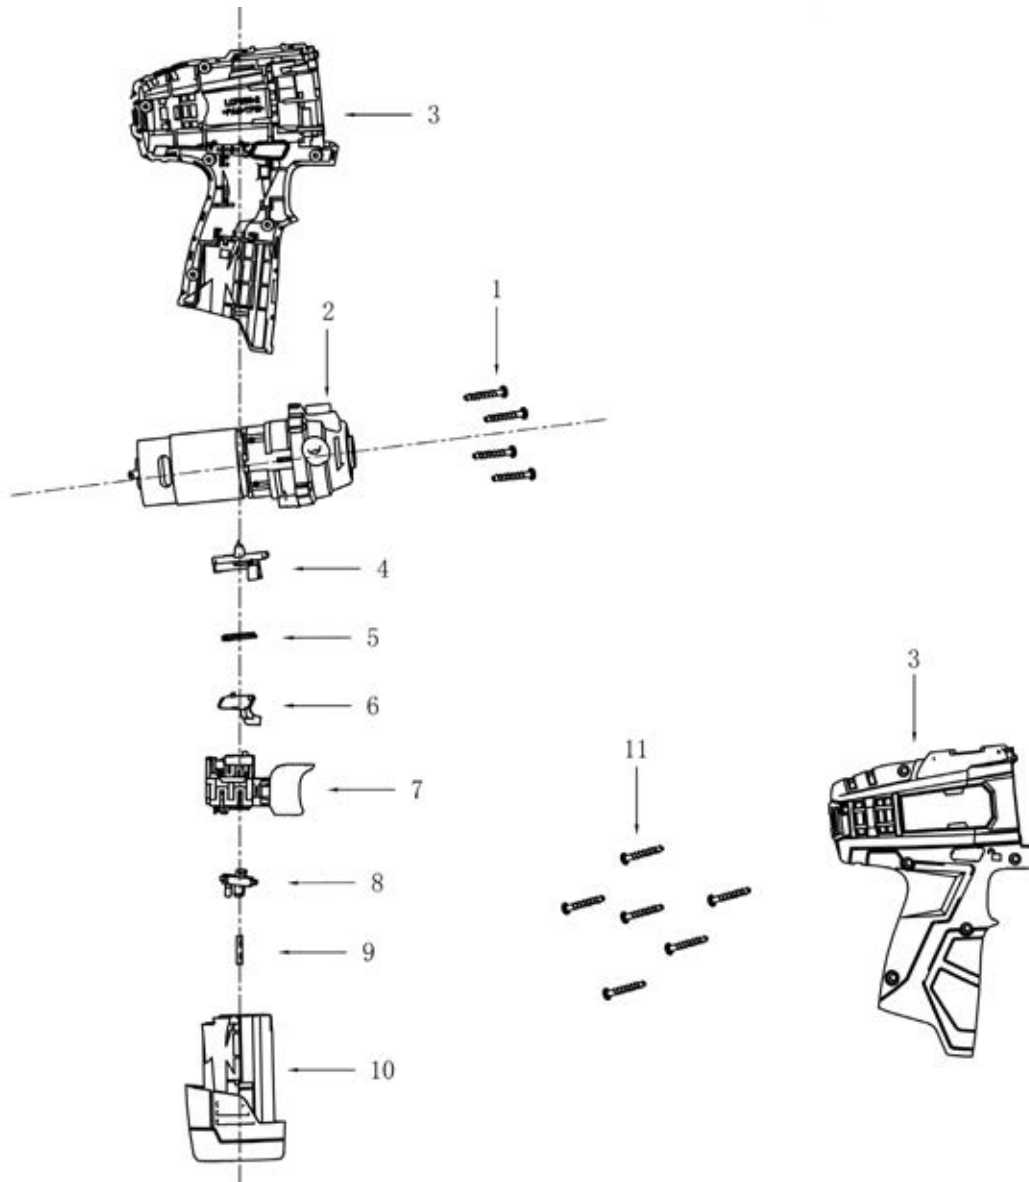

Parts Information:
Cordless Polisher Ø71mm 12V Li-ion- Body Only
Model No: CP1205

Item	Part No.	Description
1	CP1205.01	Tapping Screw
2	CP1205.02	Gearbox
3	CP1205.03	Casing Complete
4	CP1205.04	Variable Speed Control Trigger Switch
5	CP1205.05	Metal Clip
6	CP1205.06	Switch Lock Button
7	CP1205.07	Switch
8	CP1205.08	Battery Contact Plate

Item	Part No.	Description
9	CP1205.09	Buckle
10	CP1200BP	Power Tool Battery 12V 1.5Ah Li-ion for CP1200 Series (NOT SUPPLIED)
11	CP1205.12	Screw
--	CP1200MC	Battery Charger 12V Lithium-ion 1 Hour for CP1200BP (NOT SUPPLIED)
--	PTC75VA516	Backing Pad (NOT SHOWN)