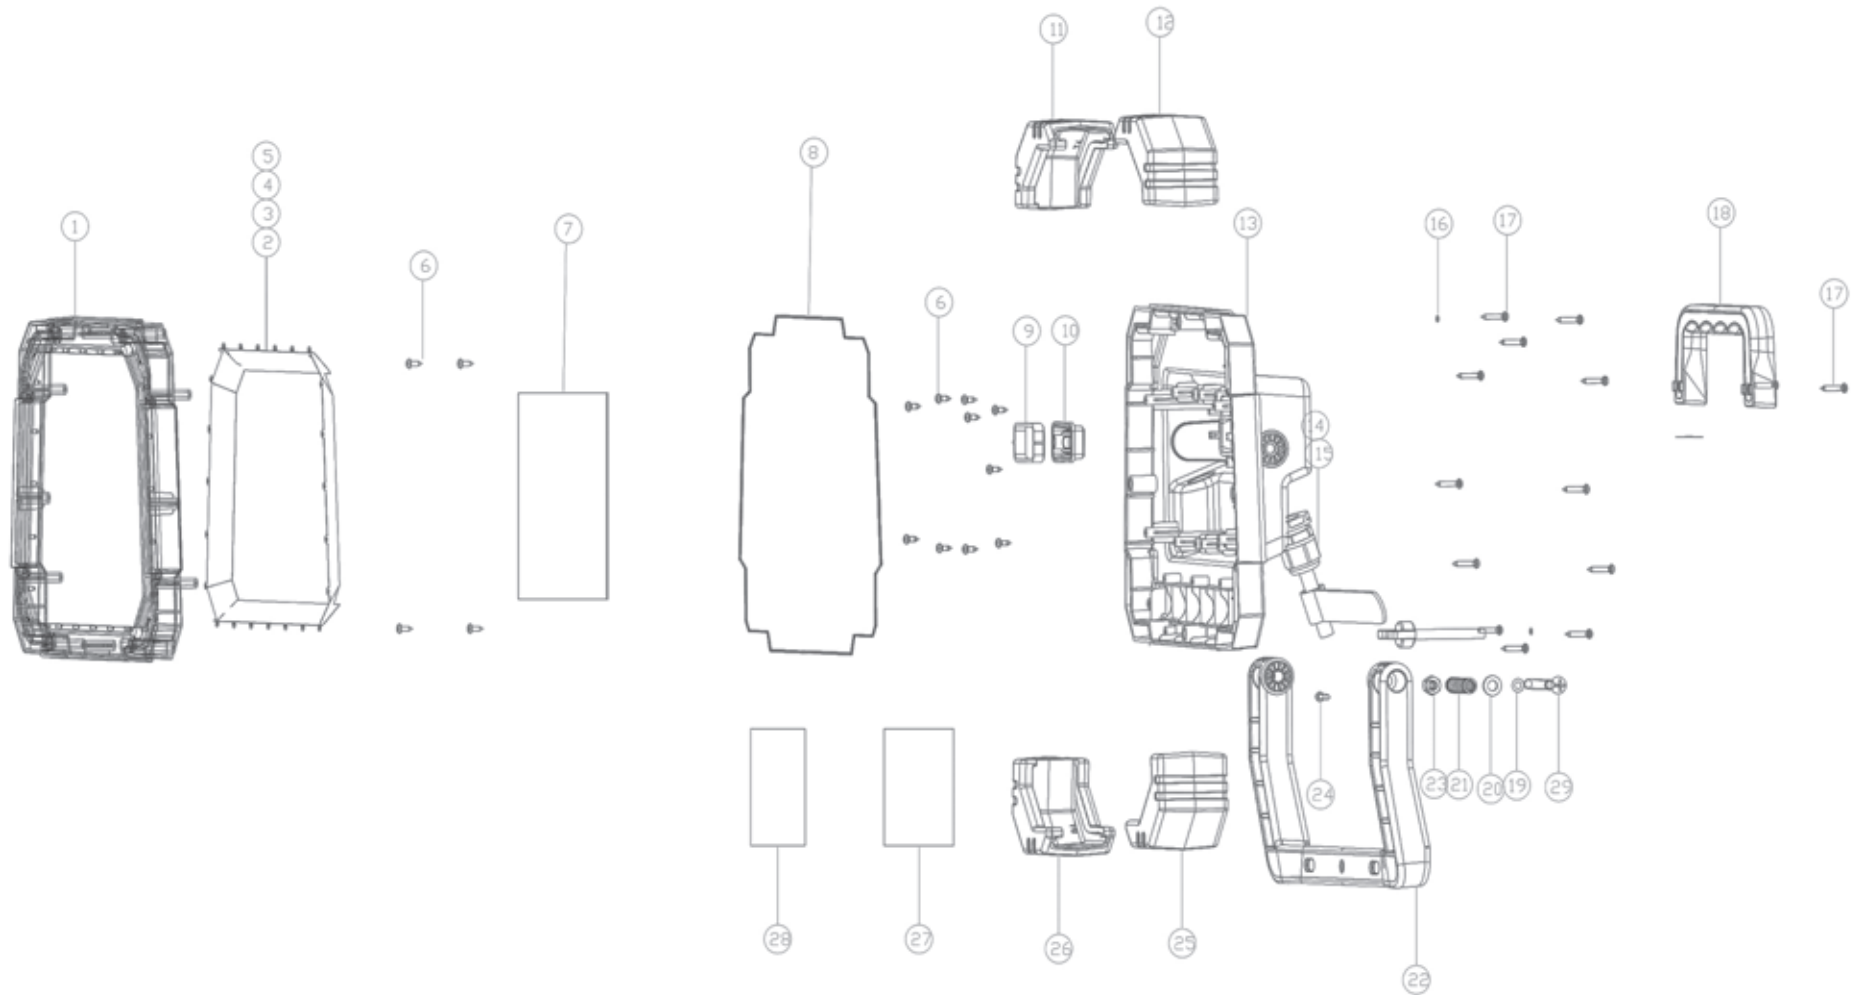

Parts Information:
Site Light 24W SMD LED 230V
Model No: LED24230

NOTE: It is our policy to continually improve products and as such we reserve the right to alter data, specifications and component parts without prior notice.

01284 757500

01284 703534

sales@sealey.co.uk

www.sealey.co.uk

Parts Information:
Site Light 24W SMD LED 230V
Model No: LED24230

Item	Part No.	Description
1	W-2011011	Front Casing
2	W-2050100	Reflector (A -For 24W Range)
3	W-2050101	Reflector (B -For 24W Range)
4	W-2050102	Reflector (C -For 24W Range)
5	W-2050103	Reflector (D -For 24W Range)
6	DAS149.05	Rd Head S/T Screw M3x8
7	W-8020329	Led Board
8	W-2050052	Sealing Gasket
9	W-2010731	Switch Cover Holder
10	W-2010752	Switch Button
11	W-2010773	Corner Proctector (A - For 24W Range)
12	W-2010774	Corner Proctector (B - For 24W Range)
13	W-2010882	Back Casing
14	W-2060074	Cable Gland
16	W-2030130	O-Ring

Item	Part No.	Description
17	START560.07	Rd Head S/T Screw M3x16
18	W-2010767	Handle
19	W-2030041	O-Ring
20	FWM6.S	Flat Washer M6 Single
21	W-2020355	Centre Spring For Bracket
22	W-2010769	Bracket
23	SN6.S	Steel Nut M6 Zinc Din934 (Single)
24	W-2020397	Screw (3x19)
25	W-2010772	Corner Proctector (C - For 24W Range)
26	W-2010771	Corner Proctector (D - For 24W Range)
27	W-8020317	Driver Board
28	W-8020316	Led Board
29	MSP655.S	Machine Screw Pan Head Phillips M6x55mm (Single)