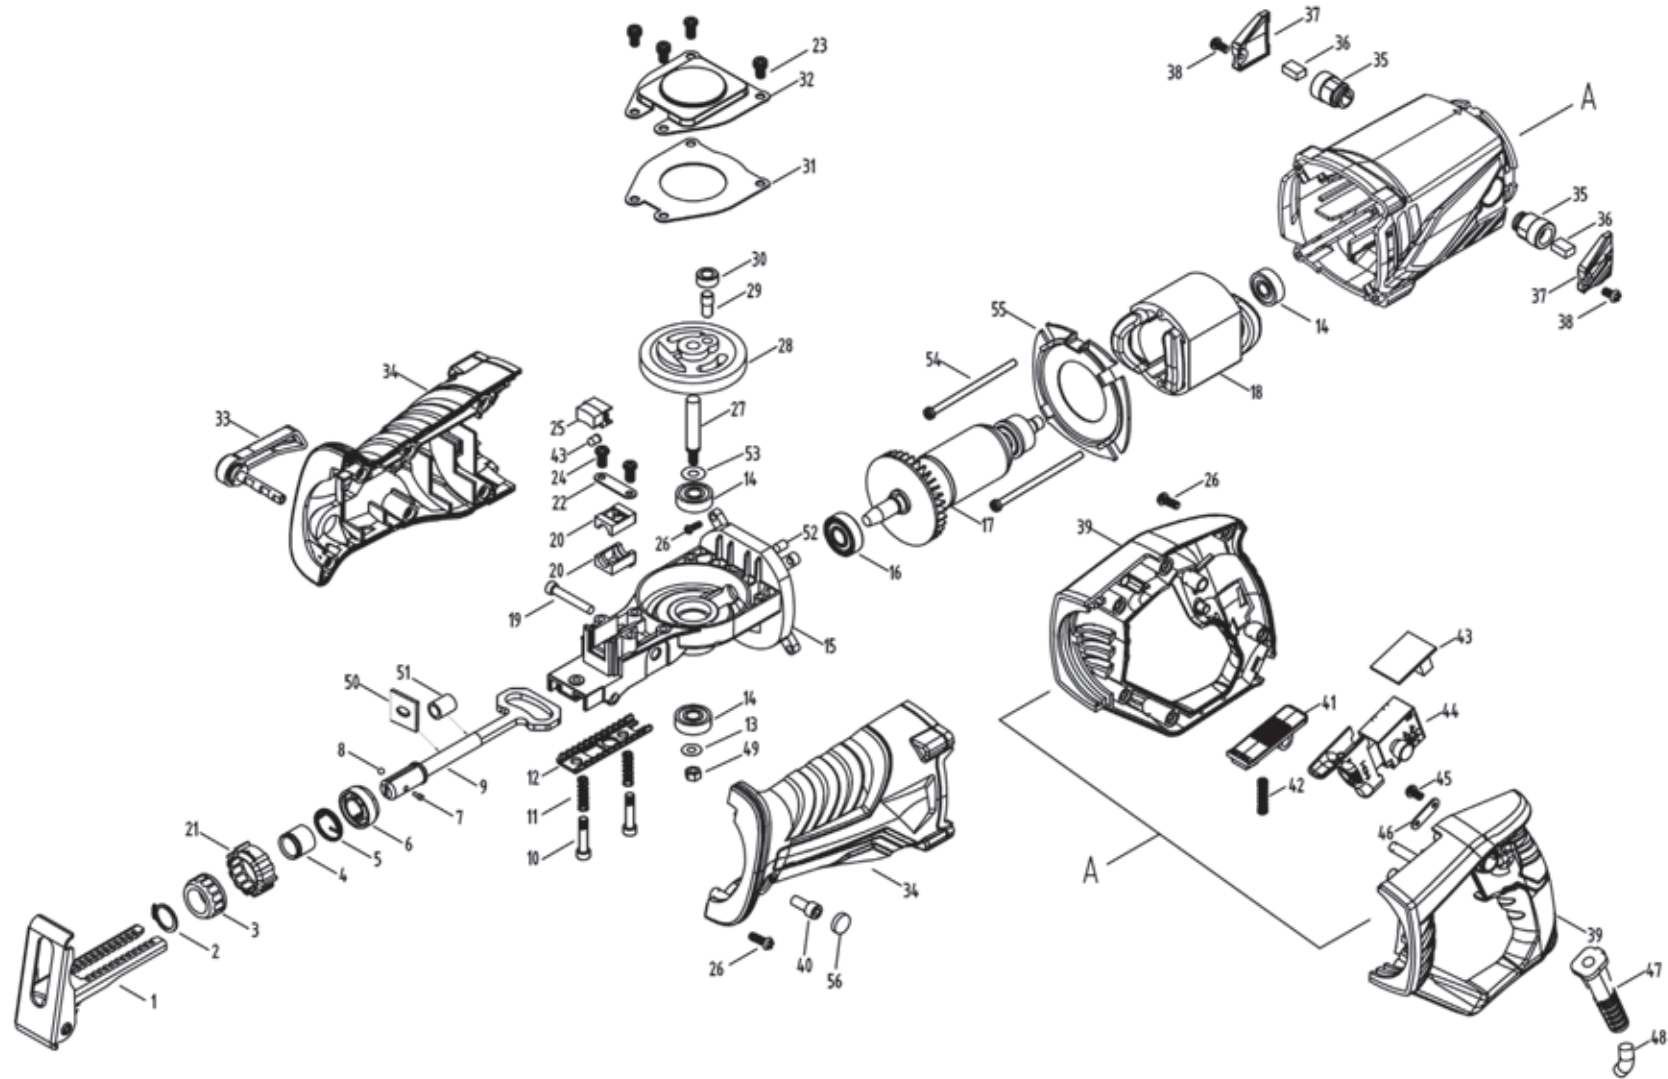

Parts Information:
Reciprocating Saw 850W/230V
Model No: SRS850

NOTE: It is our policy to continually improve products and as such we reserve the right to alter data, specifications and component parts without prior notice.

01284 757500

01284 703534

sales@sealey.co.uk

www.sealey.co.uk

Parts Information:
Reciprocating Saw 850W/230V
Model No: SRS850

Item	Part No.	Description
1	SRS850.01	Arbor Holder
2	SRS850.02	Retaining Ring 16mm for Shaft
3	SRS850.03	Lock Cap
4	SRS850.04	Tool Rod Holder
5	SRS850.05	Torsion Spring
6	SRS850.06	Spring Clamp
7	SRS850.07	Arbor Pin
8	SB-5.0	Steel Ball 5.0mm
9	SRS850.09	Arbor
10	SCB56.SB	Socket Head Cap Screw M5x6 Black
11	SRS850.11	Spring
12	SRS850.12	Arbor Holder Bottom Plate
13	FWM6.S	Flat washer m6 single
14	B/608ZZ	Bearing 608zz
15	SRS850.15	Gearbox
16	B/6000	Bearing 6000
17	SRS850.17	Armature
18	SRS850.18	Stator
19	SCB435.SB	Socket Head Cap Screw M4x35 Black
20	SRS850.20	Arbor Block
21	SRS850.21	Plastic Lock Cap Sleeve
22	SRS850.22	Arbor Block Plate (Punch)
23	MSC512.S	Csk Phillips Machine Screw M5x12 (Single)
24	MSP512.S	Machine Screw Pan Head Phillips M5x12mm (Single)
25	SRS850.25	Indicator Cover
26	MSP418.S	Machine Screw Pan Head Phillips M4x18mm (Single)
27	SRS850.27	Cylindrical Pin M8x40
28	SRS850.28	Gear
29	SRS850.29	Cylindrical Pin 5.9x15.5mm