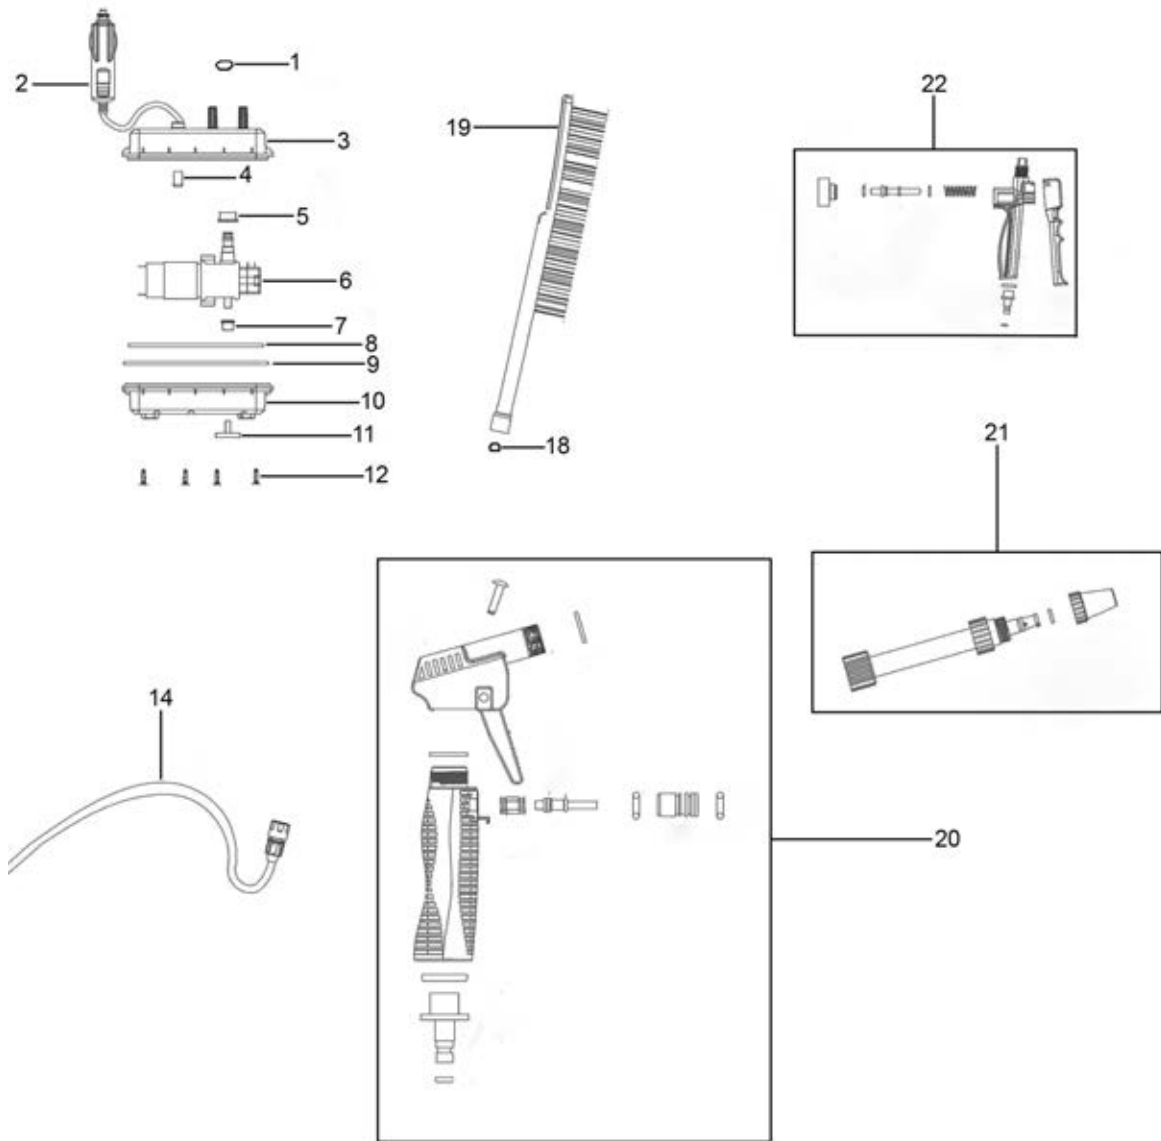

Parts Information:
Pressure Washer Submersible Pump 12V in Storage Case
Model No: PW12CC

Item	Part No.	Description
1	PW2012R.10	O-Ring
2	PW2512.13	Cigarette Lighter Cord
3	PW12CC.03	Pump Cover, Upper
4	PW12CC.04	Power Cord Sealing Ring
5	PW12CC.05	Seal, Water Pump (Large)
6	PW2012R.09	Water Pump
7	PW12CC.07	Seal, Water Pump (Small)
8	PW12CC.08	Gasket A
9	PW12CC.09	Gasket B
10	PW12CC.10	Pump Cover, Lower

Item	Part No.	Description
11	PW12CC.11	Filter Cover
12	PW12CC.12	Screw
14	PW12CC.ACC1	Hose
18	PW2512.18	O-Ring
19	PW2012R.ACC4	Brush
20	PW2512.ACC2	Gun Body Assembly
21	PW2012R.ACC2	Nozzle
22	PW2012R.ACC8	Brush Handle Assembly
--	PW12CC.ACC2	Filter (Not Shown)
--	PW2512.ACC1	Detergent Bottle (Not Shown)