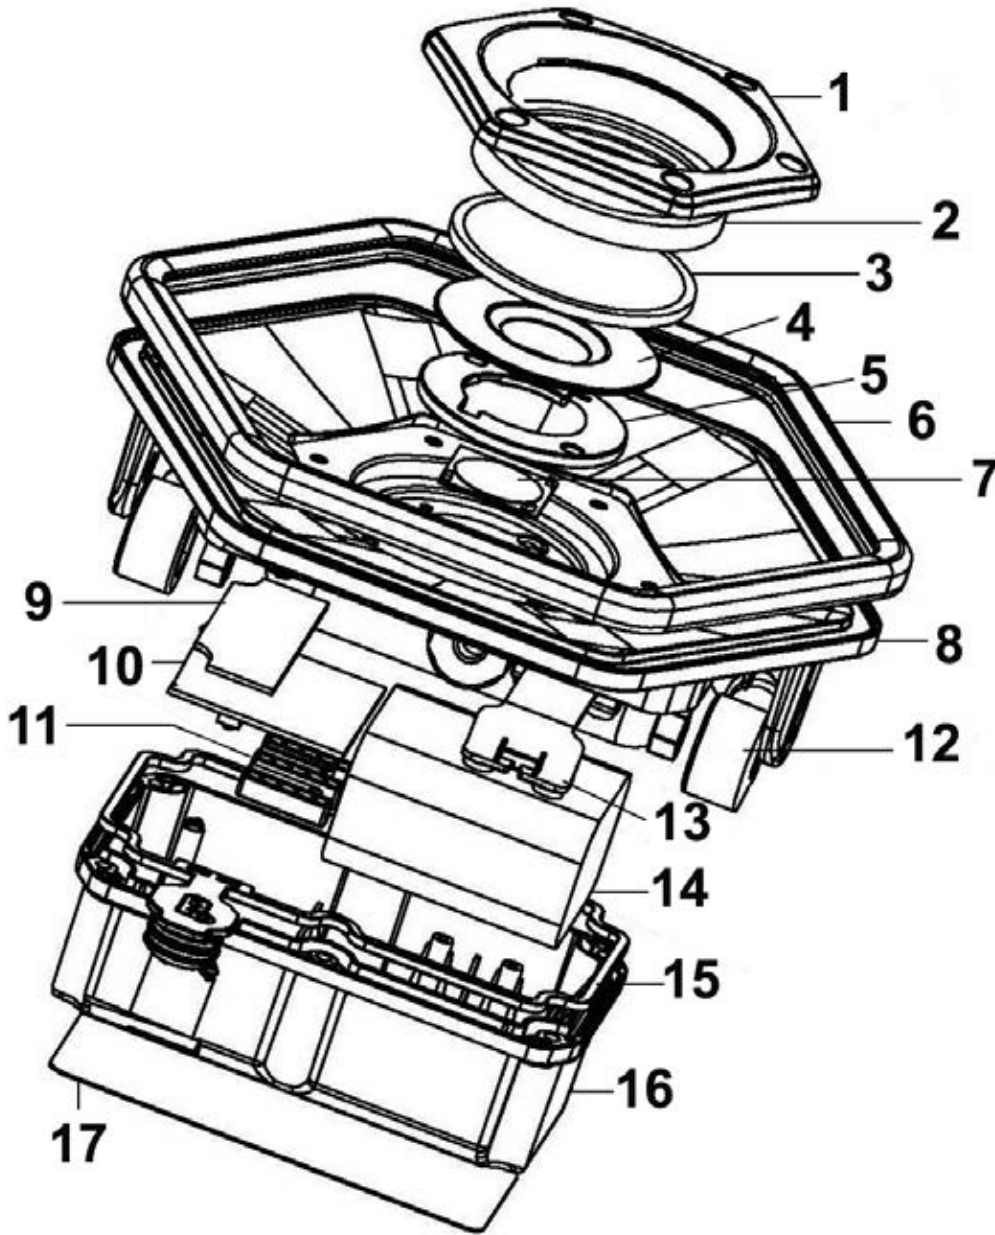

Parts Information:  
**Rechargeable Floodlight 20W COB LED**  
**Lithium-ion Colour Matching CRI 96**  
**Model No: LED068**

Item	Part No.	Description
1	LED068.01	Decorative Cover
2	LED068.02	Waterproof Ring for Lens
3	LED068.03	Glass Lens
4	LED068.04	Plastic Reflector
5	LED068.05	COB Support
6	LED068.06	Red Trim
7	LED068.07	COB
8	LED068.08	Main Body (Aluminium)
9	LED068.09	Charging PCB

Item	Part No.	Description
10	LED068.10	Control PCB
11	LED068.11	Indicator Support
12	LED068.12	Nylon Handle
13	LED068.13	Battery Support
14	LED068.14	Battery 11.1V 4400mAh
15	LED068.15	Waterproof Ring for Back Housing
16	LED068.16	Back Housing
17	LED068.17	Rating Label
--	LED068.18	Main Charger for LED068 (Not Shown)