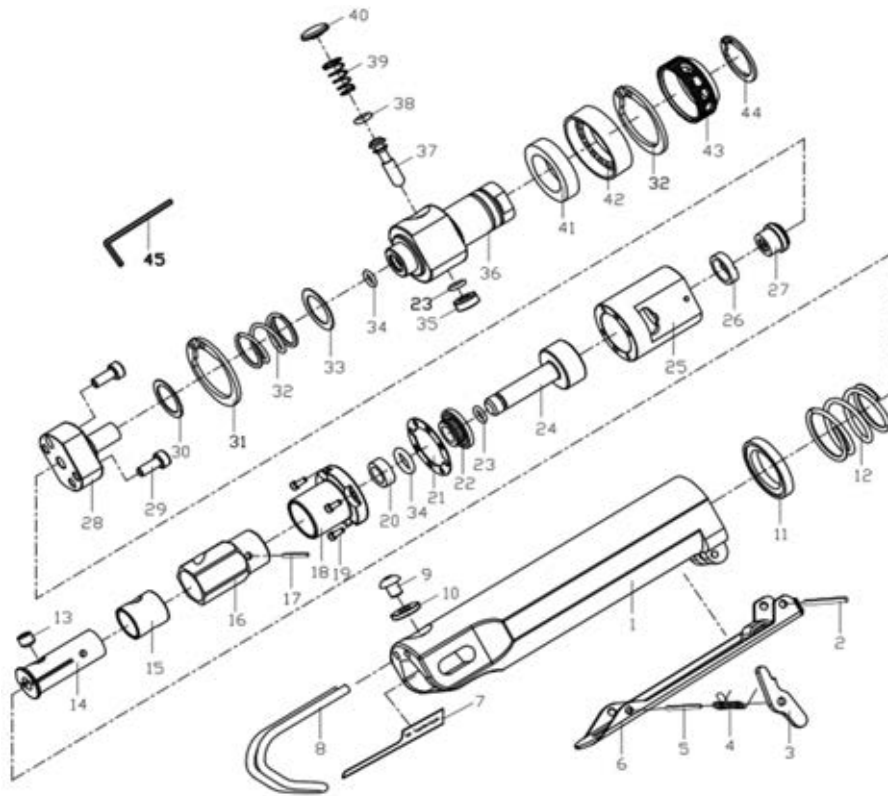

## Parts Information: Reciprocating Air Saw Slim Body Model No: SA348

Item	Part No.	Description
1	SA348.01	Housing
2	SA348.02	Trigger Pin (3x22)
3	SA348.03	Trigger Lever
4	SA348.04	Trigger Spring
5	SA348.05	Spring Pin (3x18)
6	SA348.06	Trigger
7	SA34/B14	Air Saw Blade 14tpi Pack of 5
--	SA34/B24	Air Saw Blade 24tpi Pack of 5
--	SA34/B32	Air Saw Blade 32tpi Pack of 5
8	SA348.08	Curved Frame
9	BHSS58.SB	Button Head Socket Screw M5 X 8 Black
10	FWM5.SB	Flat Washer M5 Black
11	SA348.11	Reinforced Seal
12	SA348.12	Tapered Spring
13	GSM65.S	Grub Screw M6x5 (Single)
14	SA348.14	Blade Chuck
15	SA348.15	Blade Chuck Bushing
16	SA348.16	Blade Chuck Sleeve
17	SA348.17	Spring Pin (3x16)
18	SA348.18	Guide Sleeve
19	SCB38.SB	Socket Head Cap Screw M3x8 Black
20	SA348.20	Piston Collar
21	SA348.21	Cylinder Gasket
22	SA348.22	Bumper

Item	Part No.	Description
23	SA348.23	O-Ring
24	SA348.24	Piston
25	SA348.25	Cylinder
26	SA348.26	Valve Collar
27	SA348.27	Reverse Valve
28	SA348.28	Inlet Valve
29	SCB410.SB	Socket Head Cap Screw M4x10 Black
30	FWM4.SB	Flat Washer M4 Black
31	SA348.31	Socket Retaining Ring
32	SA348.32	Reset Spring
33	SA348.33	Reset Spring Washer
34	SA348.34	O-Ring
35	SA348.35	Collar
36	SA348.36	Air Inlet
37	SA348.37	Throttle Valve
38	SA348.38	Valve O-Ring
39	SA348.39	Valve Spring
40	SA348.40	Rubber Cap
41	SA348.41	Muffer Seal
42	SA348.42	Muffer
43	SA348.43	Exhaust Deflector
44	SA348.44	Socket Retaining Ring
45	SA348.45	Hex Key Wrench 4mm