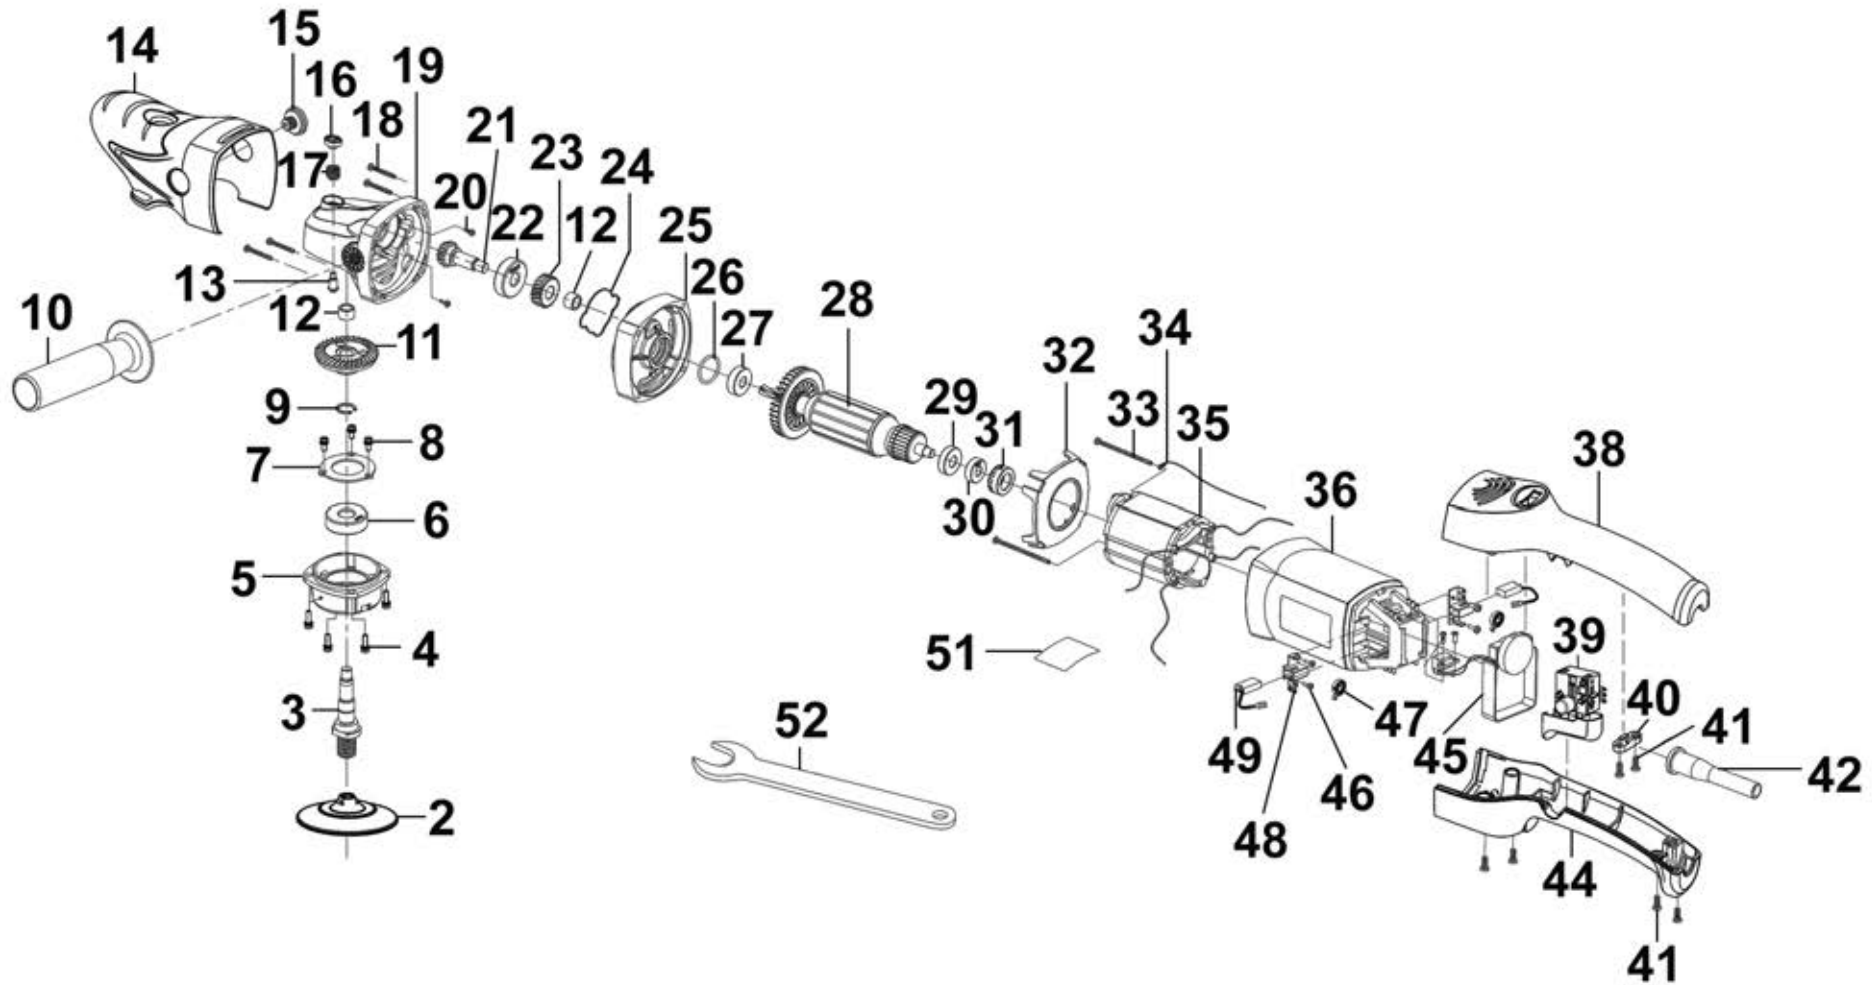

Parts Information:  
Rotary Polisher Ø150mm 1050W/230V  
Model No: RP1500

**NOTE:** It is our policy to continually improve products and as such we reserve the right to alter data, specifications and component parts without prior notice.

sales@sealey.co.uk

www.sealey.co.uk

Parts Information:  
Rotary Polisher Ø150mm 1050W/230V  
Model No: RP1500

Item	Part No.	Description
2	RP1500.02	Backing Pad Ø150mm
3	RP1500.03	Ouput Shaft / Ouput Shaft
4	MSP414.S	Machine Screw Pan Head Phillips M4 X 14mm
5	RP1500.05	Gear Case Cover
6	B/6201-2RS	Bearing 6201-2rs
7	RP1500.07	Bearing Clamp
8	MSP410.S	Machine Screw Pan Head Phillips M4 X 10mm
9	RP1500.09	Circlip for Output Shaft
10	RP1500.10	Side Handle
11	RP1500.11	Gear
12	RP1500.12	Needle Bearing
13	RP1500.13	Spindle-Lock Pin
14	RP1500.14	Plastic End Cover
15	RP1500.15	Plastic Screw M10x8
16	RP1500.16	Lock Pin Cap
17	RP1500.17	Lock Pin Spring
18	ER1700PV2-18	Screw (St4.2x40)
19	RP1500.19	Gear Case Cover
20	MSP48.S	Machine Screw Pan Head Phillips M4 X 8 mm
21	RP1500.21	Gear Shaft
22	B/6200-2RS	Bearing 6200-2rs
23	RP1500.23	Bevel Gear Z2
24	RP1500.24	Rubber Seal Ring
25	RP1500.25	Bearing Retainer

Item	Part No.	Description
26	SA0615KIT.08	O-Ring
27	B/608	Bearing 608
28	RP1500.28	Armature
29	RP1500.29	Magnetic Ring
30	B/607-2RS	Bearing 607-2rs
31	RP1500.31	Rubber Bearing Seat
32	RP1500.32	Air Guide
33	DAS151.44	Screw (st4.2x70)
34	RP1500.34	Terminal Lead
35	RP1500.35	Field Coil
36	RP1500.36	Field Coil Case
38	RP1500.38	Rear Handle (Upper)
39	RP1500.39	Switch
40	RP1500.40	Cord Clamp
41	SG101.V2-27	Rd Head S/T Screw M3.8 X 14
42	RP1500.42	Cord Sleeve
44	RP1500.44	Rear Handle (Lower)
45	RP1500.45	Speed Control Ass'y
46	ER1700PV2-49	Screw (St2.9x8)
47	RP1500.47	Carbon Brush Spring
48	RP1500.48	Carbon Brush Holder
49	RP1500.49	Carbon Brush (Pair)
51	RP1500.51	Label (Speed)
52	RP1500.52	Wrench 17mm