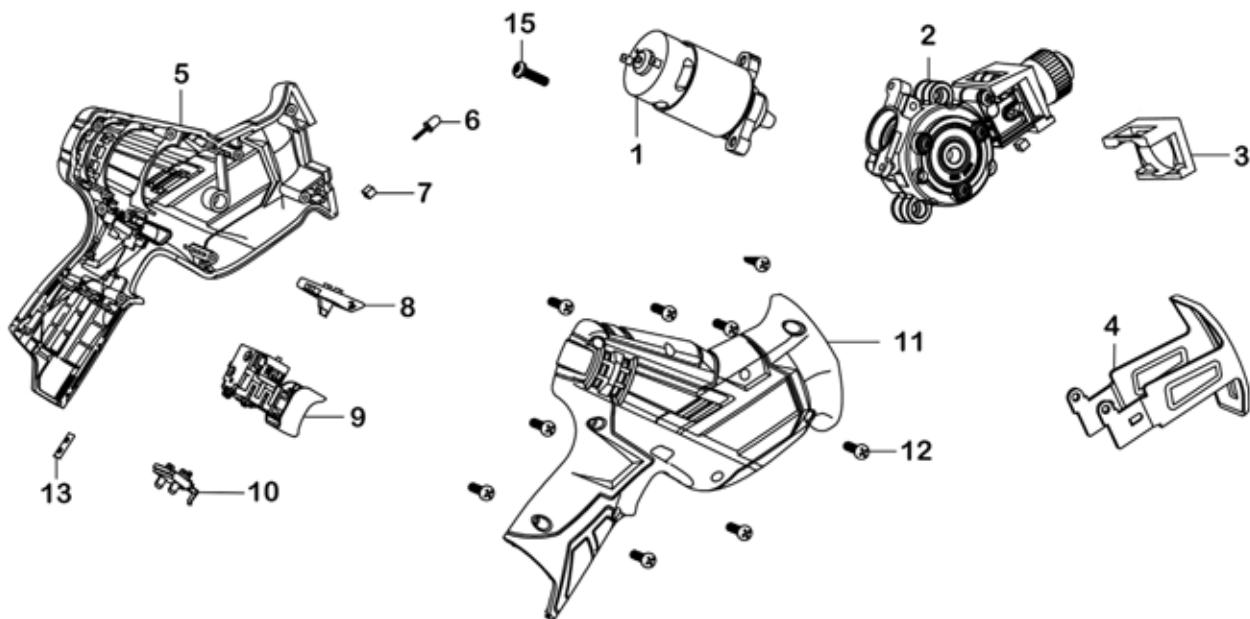

Parts Information:
Cordless Reciprocating Saw 12V - Body Only
Model No: CP1208

Item	Part No.	Description
1	CP1208.01	Motor Assembly
2	CP1208.02	Gearbox Assembly
3	CP1208.03	Gearbox Protection Ring
4	CP1208.04	Saw Blade Protector
5	CP1208.05	Casing, Left Side
6	CP1208.06	LED
7	CP1208.07	LED Base

Item	Part No.	Description
8	CP1208.08	Forward/Reverse Switch Knob
9	CP1208.09	Switch
10	CP1208.10	Battery Clip
11	CP1208.11	Casing, Right Side
12	CP1441.26	Rd Head S/T Screw M3 X 16 Black
13	CP1208.13	Lock Plate 'U' Shape
15	MSP38.SB	Machine Screw Pan Head Phillips 3mm x 8